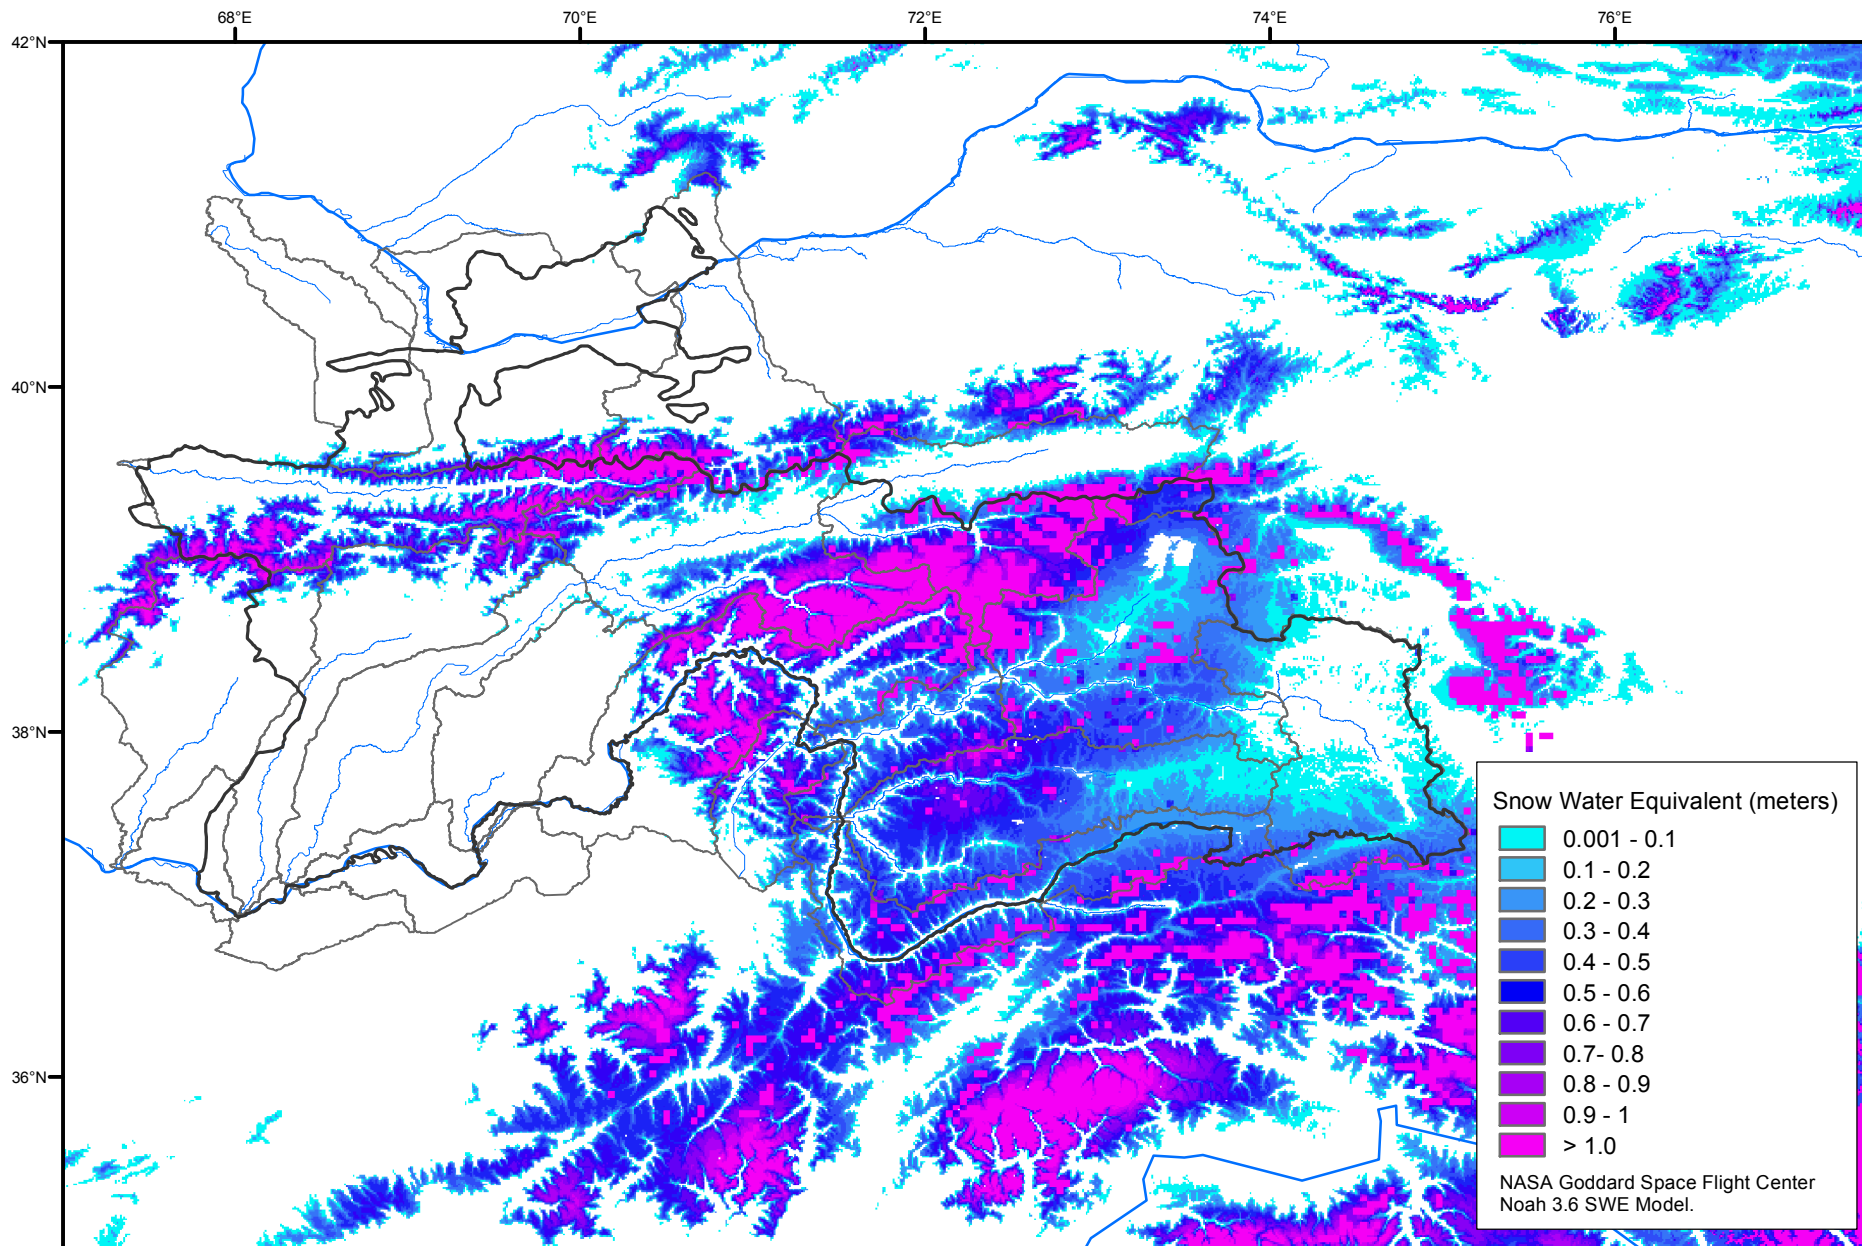

Snow Water Equivalent by Basin

May 17, 2013

Map created by USGS/EROS