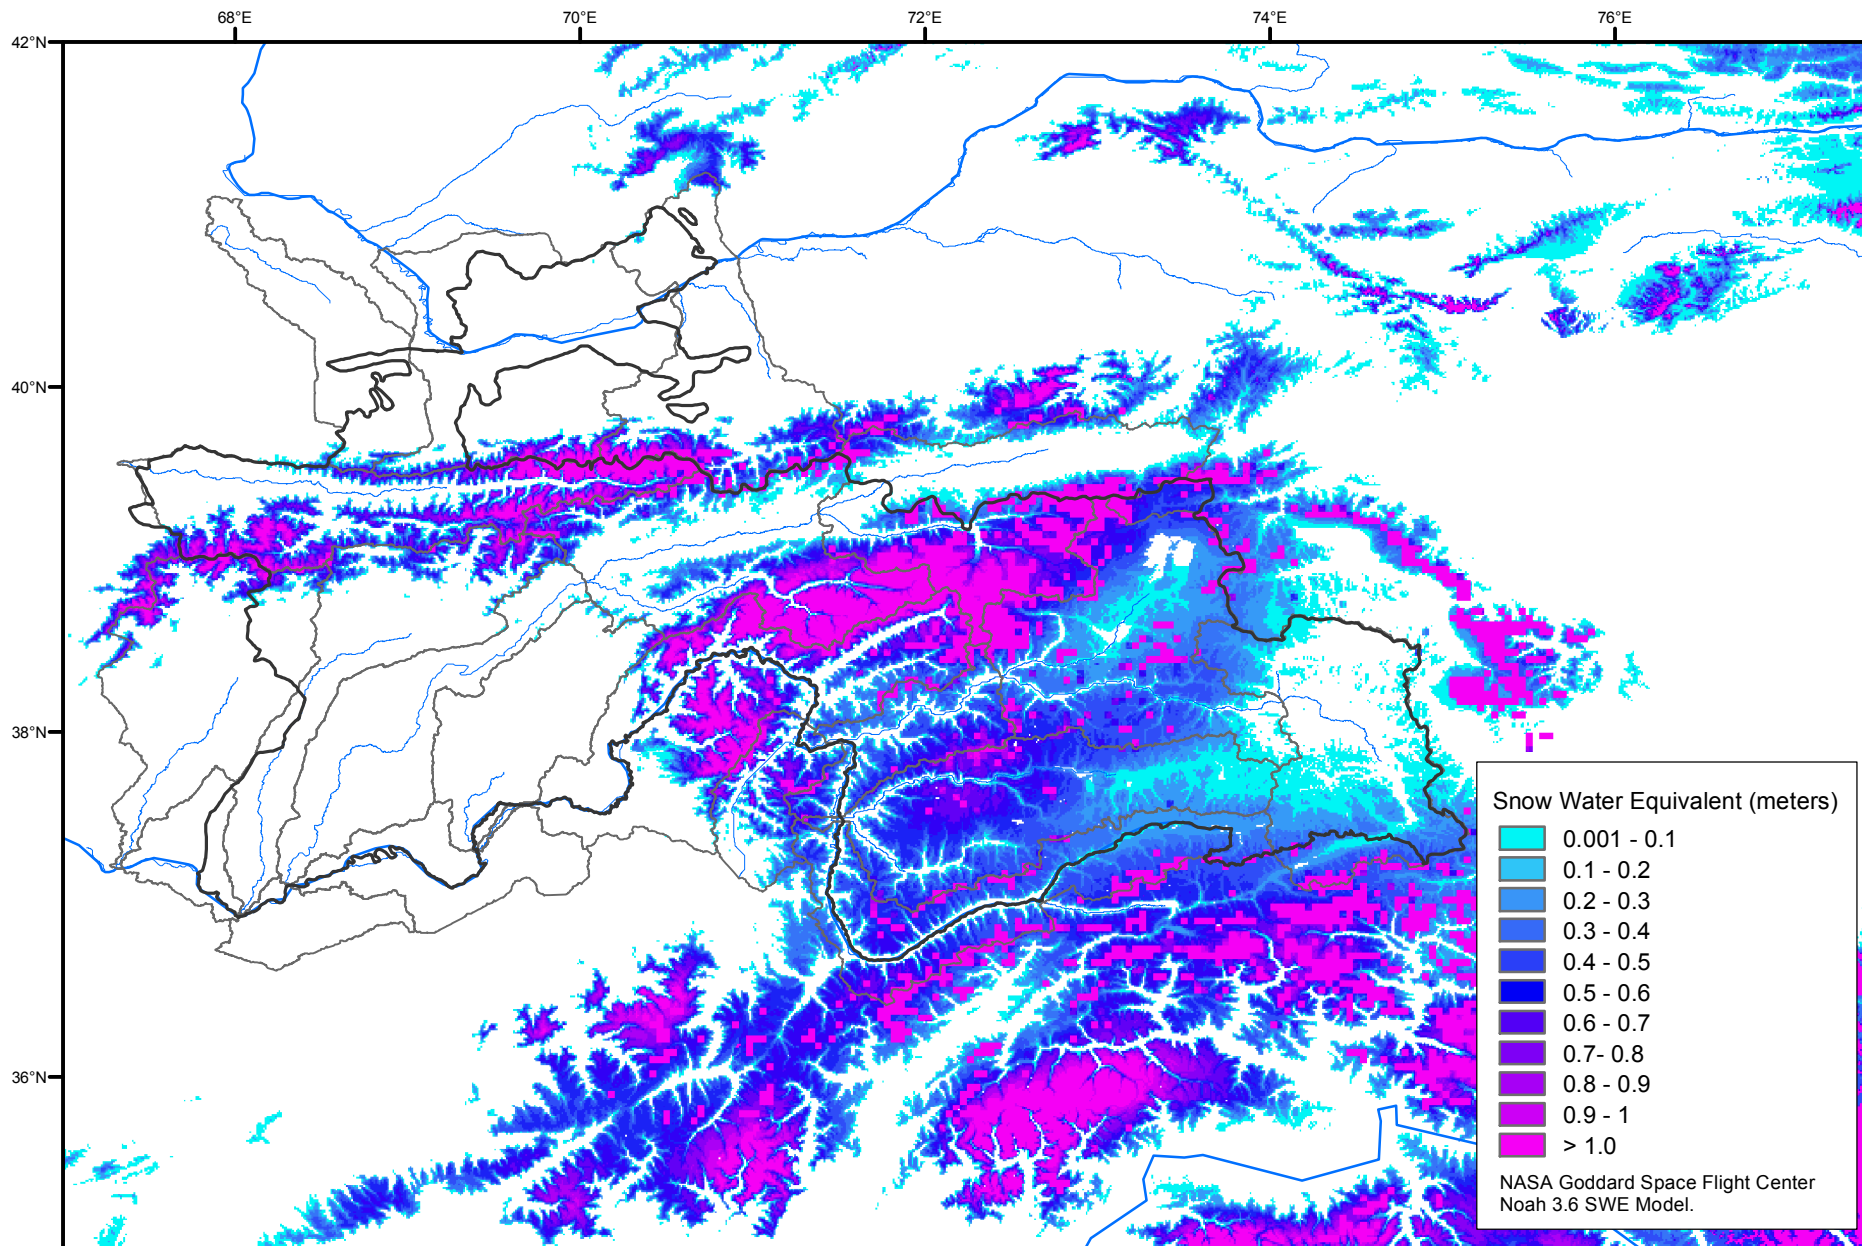

Snow Water Equivalent by Basin

May 18, 2013

Map created by USGS/EROS