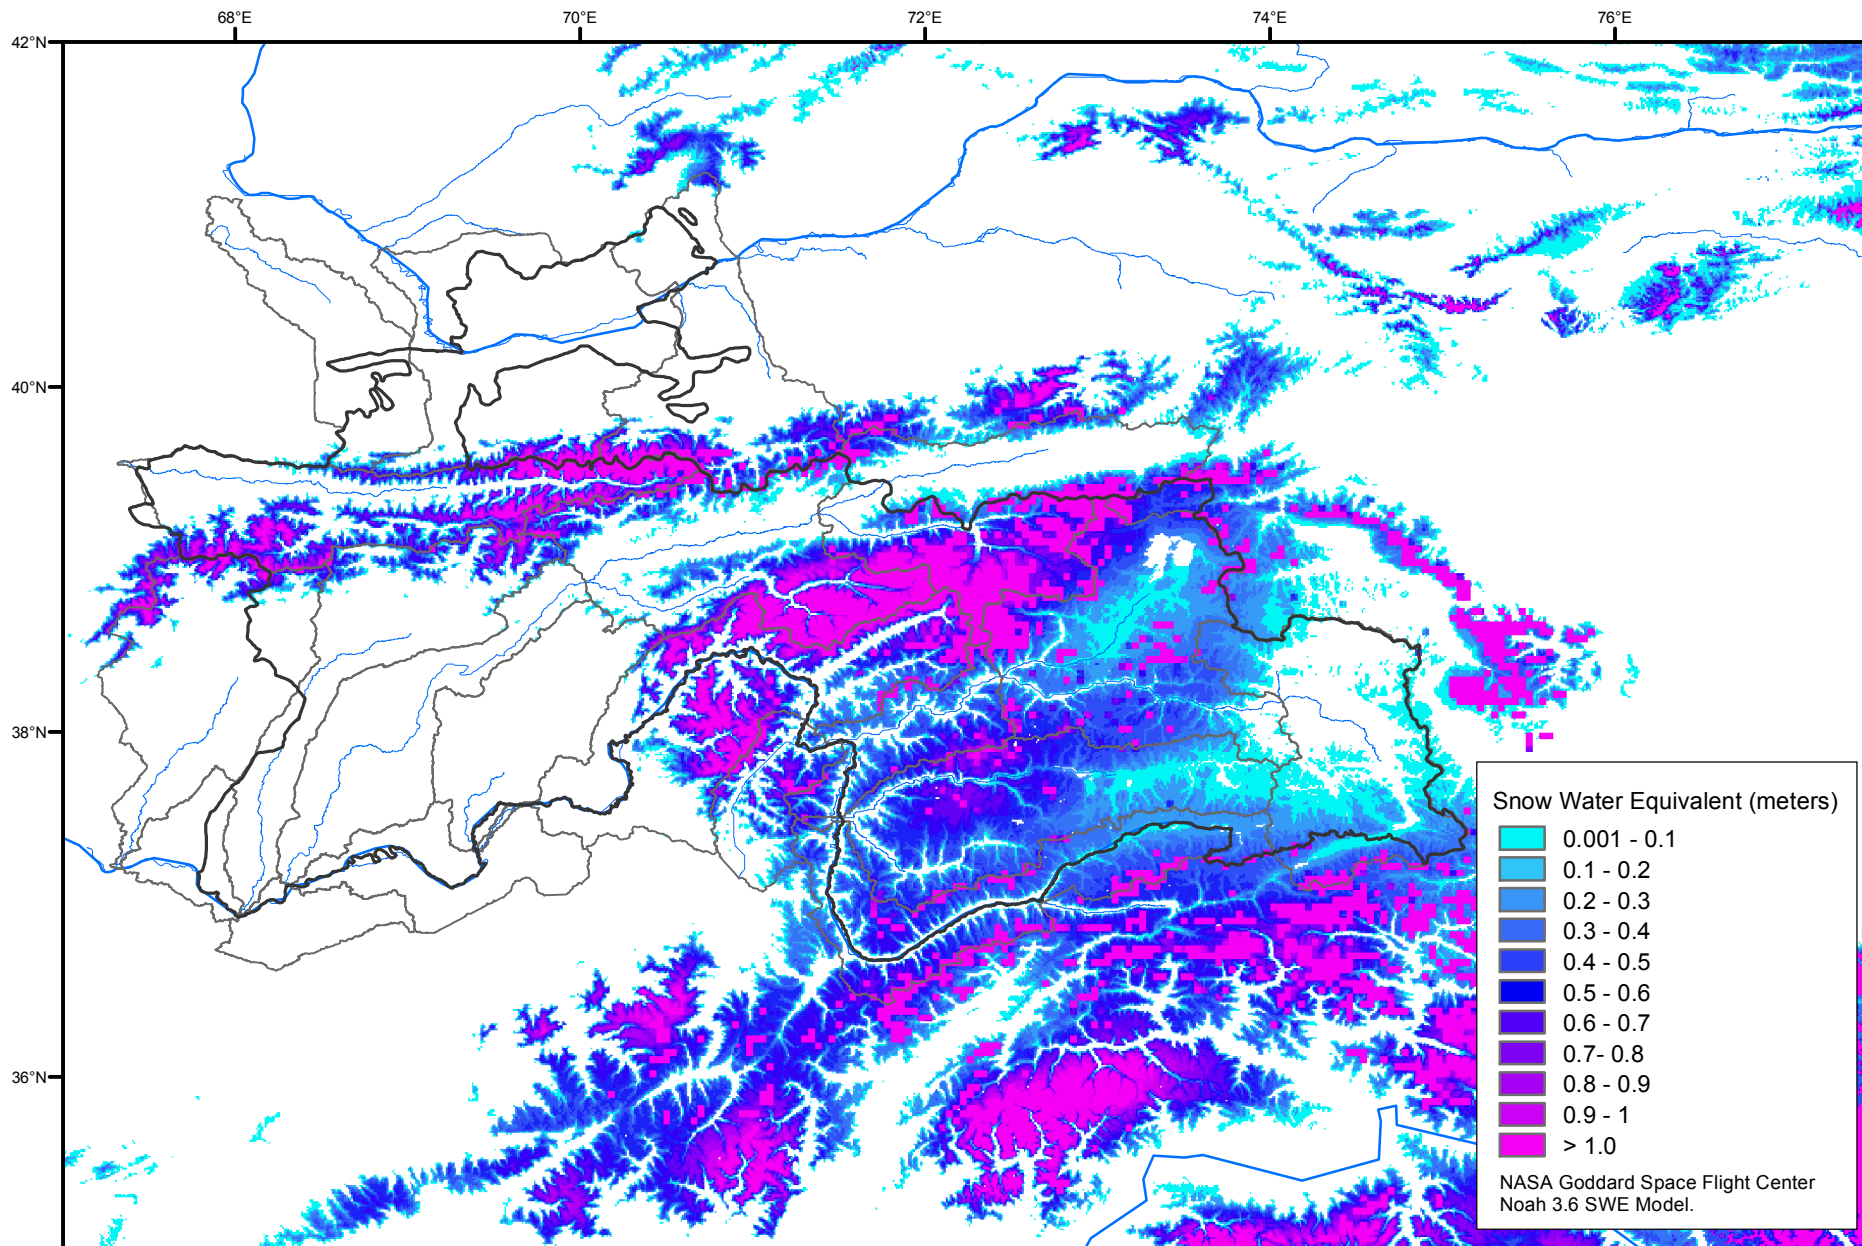

Snow Water Equivalent by Basin

May 21, 2013

Map created by USGS/EROS