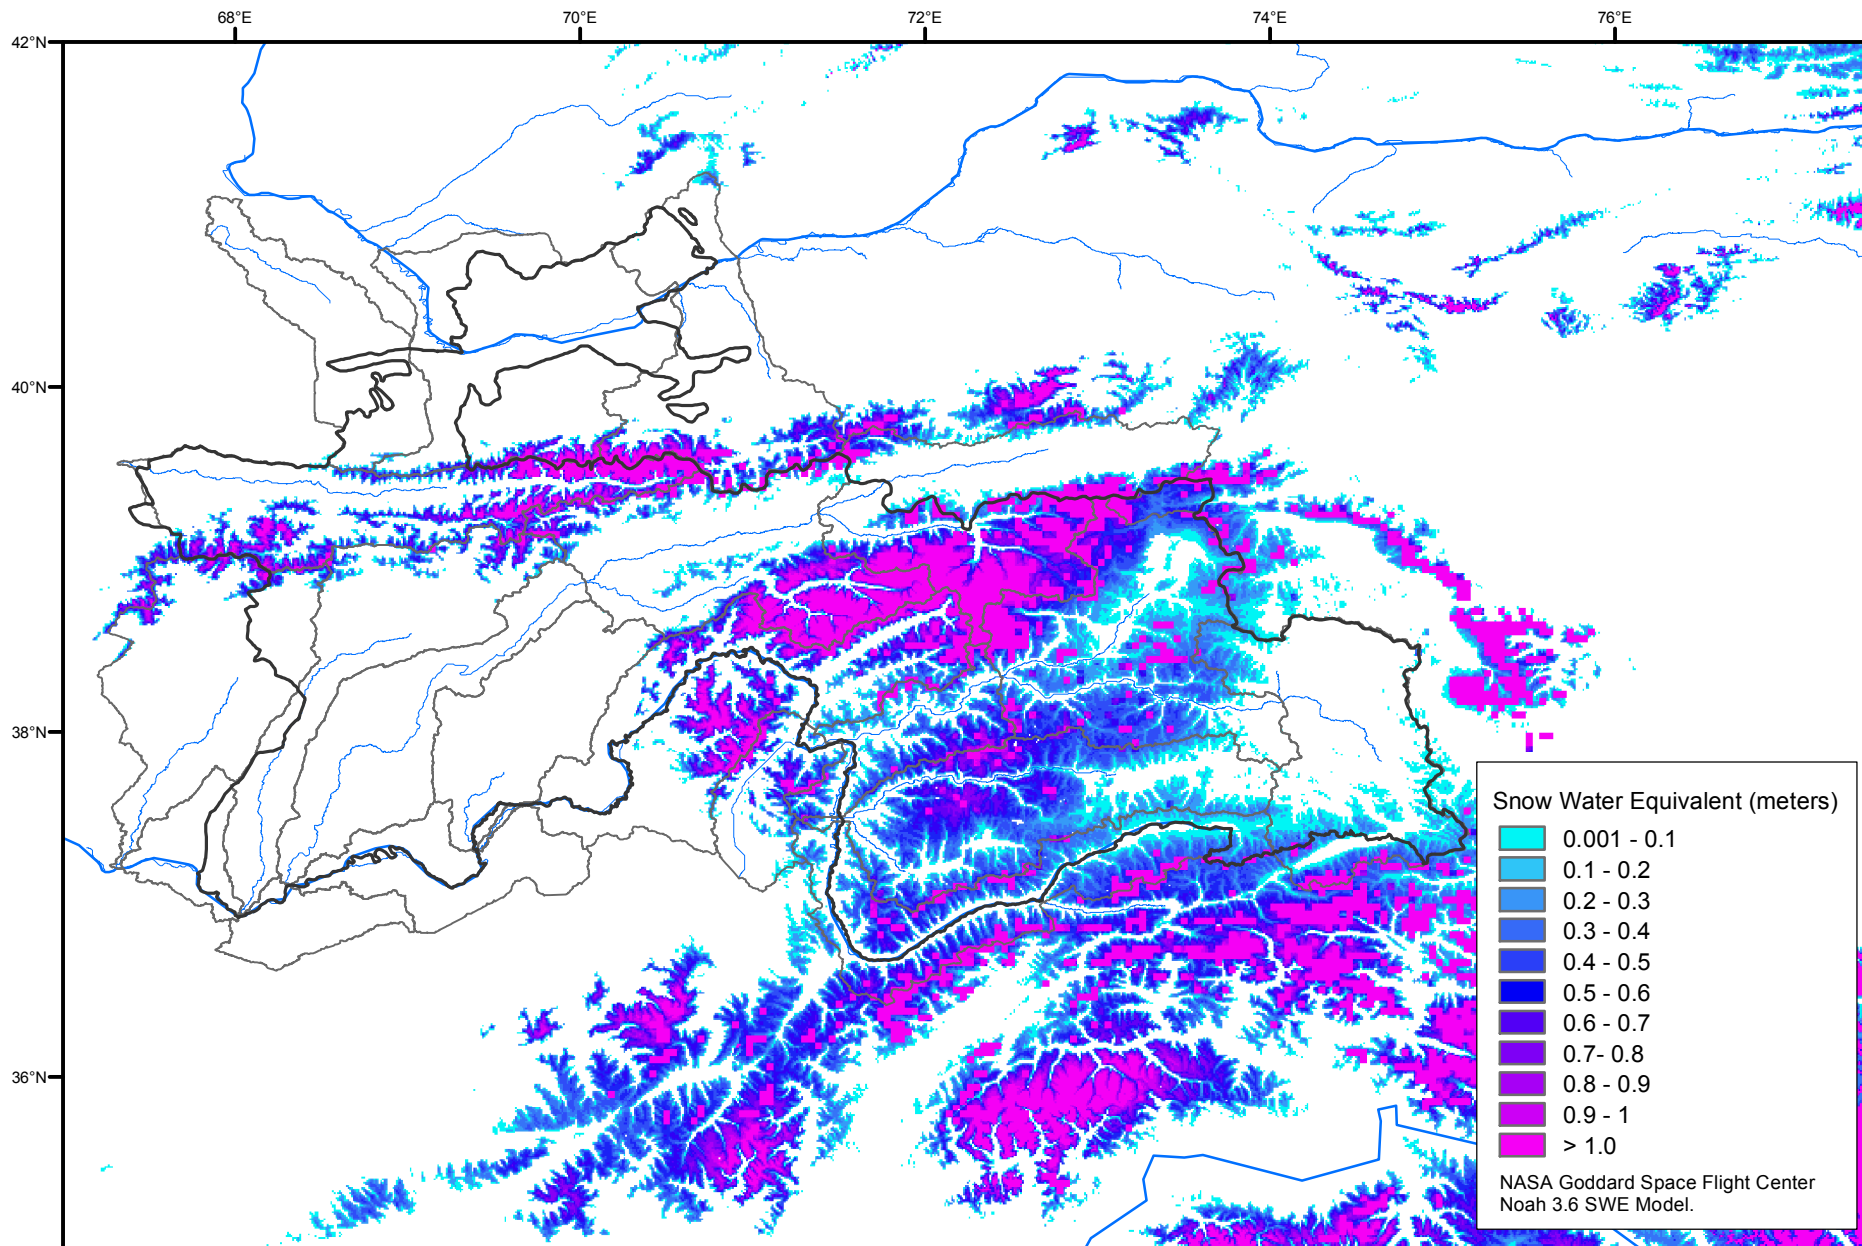

Snow Water Equivalent by Basin

June 10, 2013

Map created by USGS/EROS