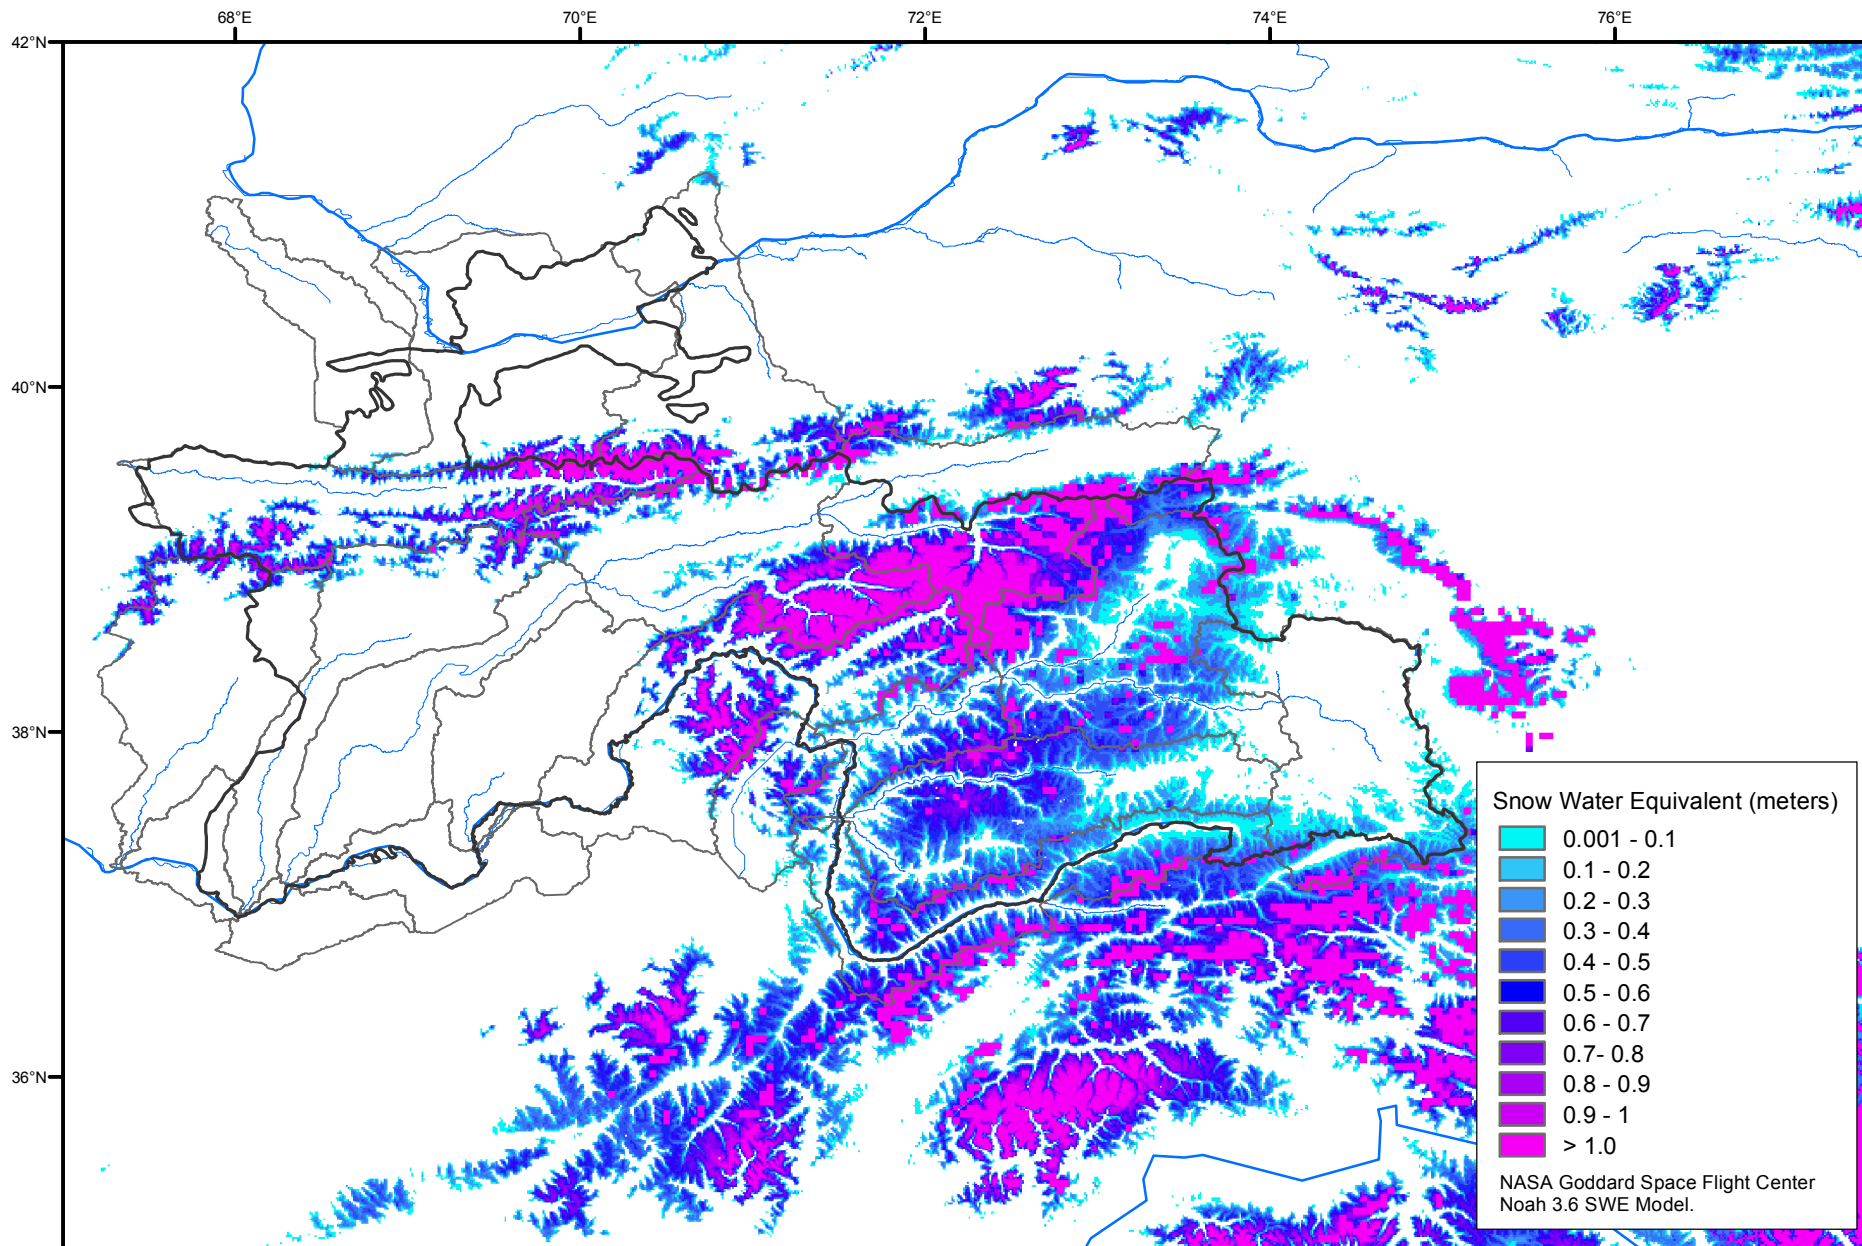

Snow Water Equivalent by Basin

June 11, 2013

Map created by USGS/EROS