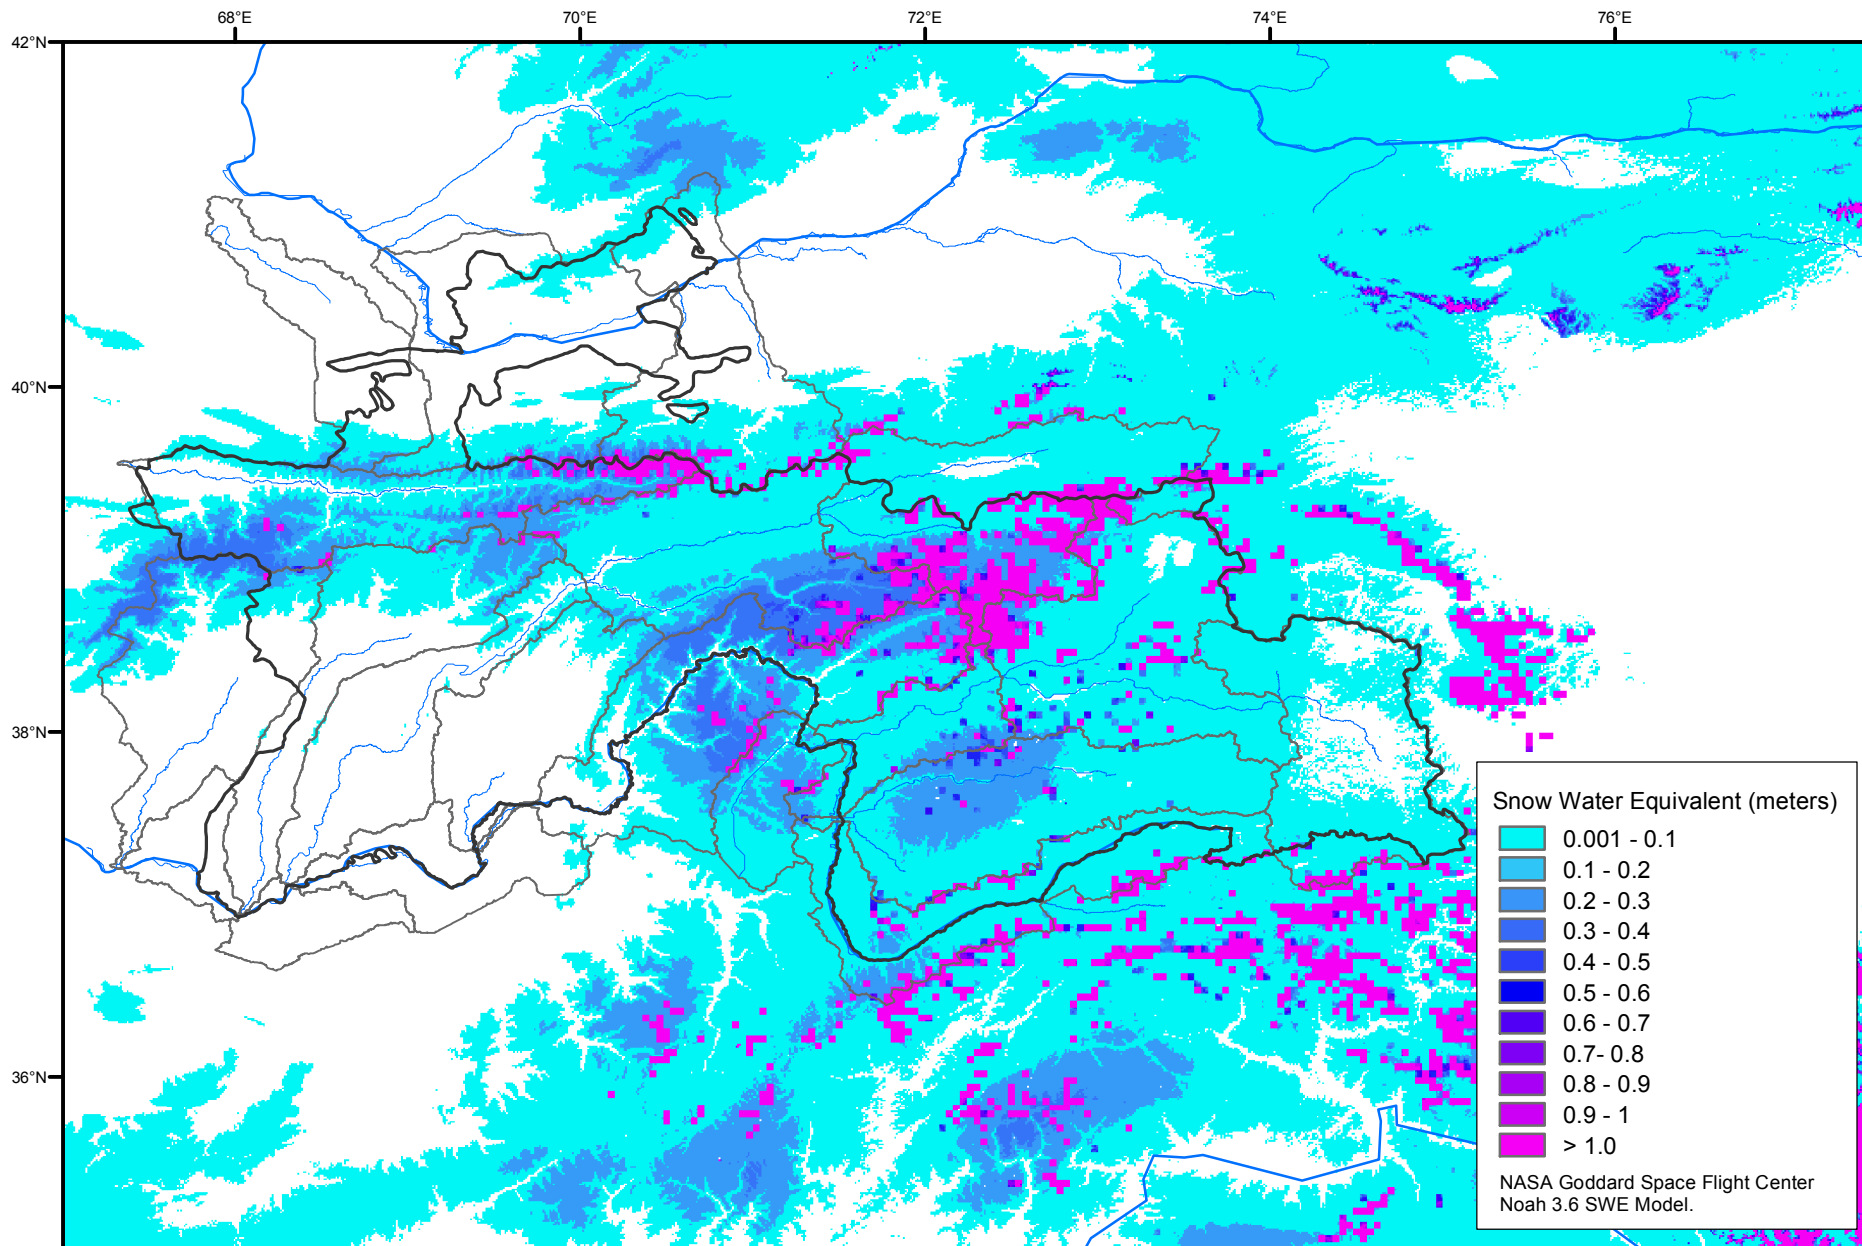

Snow Water Equivalent by Basin

December 15, 2013

Map created by USGS/EROS