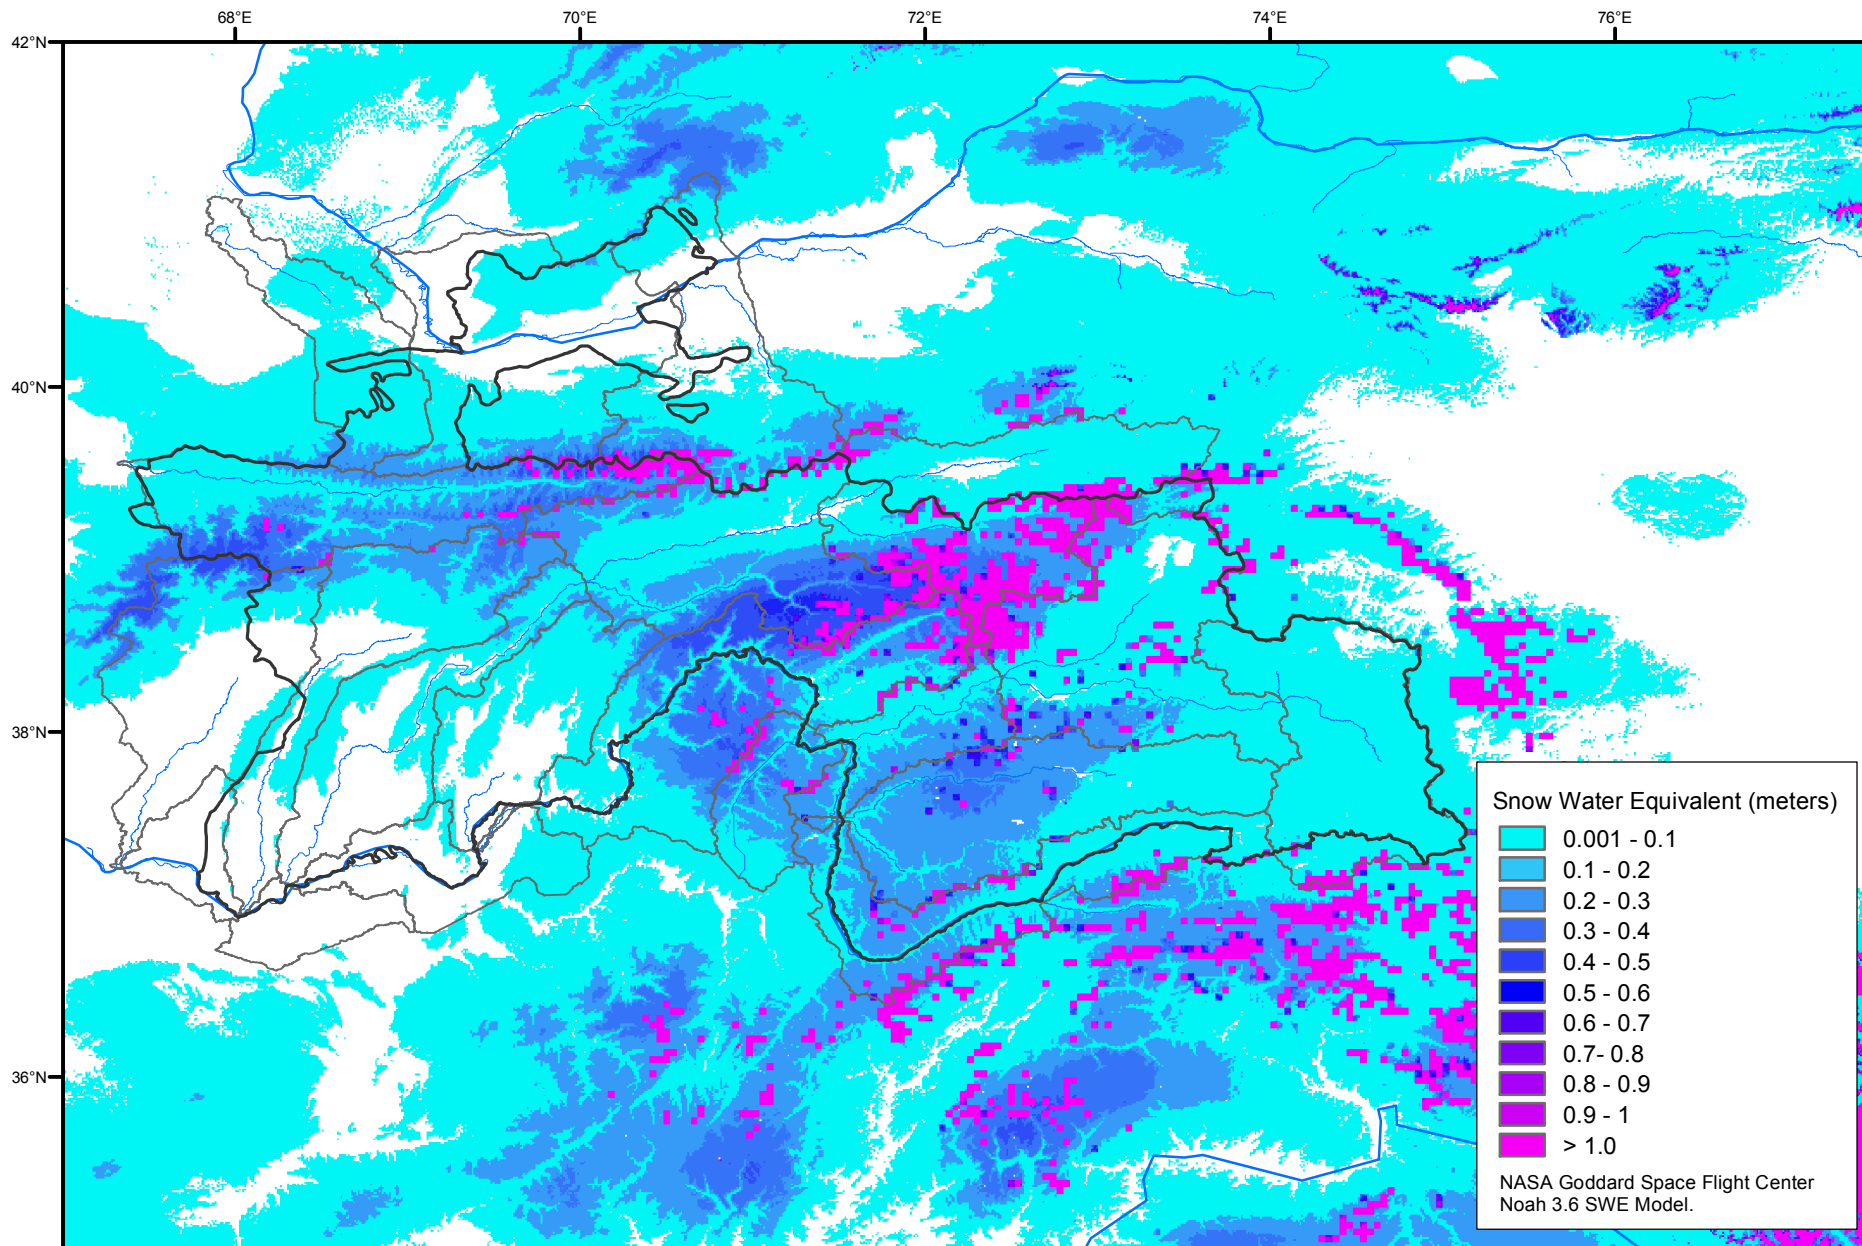

# Snow Water Equivalent by Basin

January 18, 2014

Map created by USGS/EROS