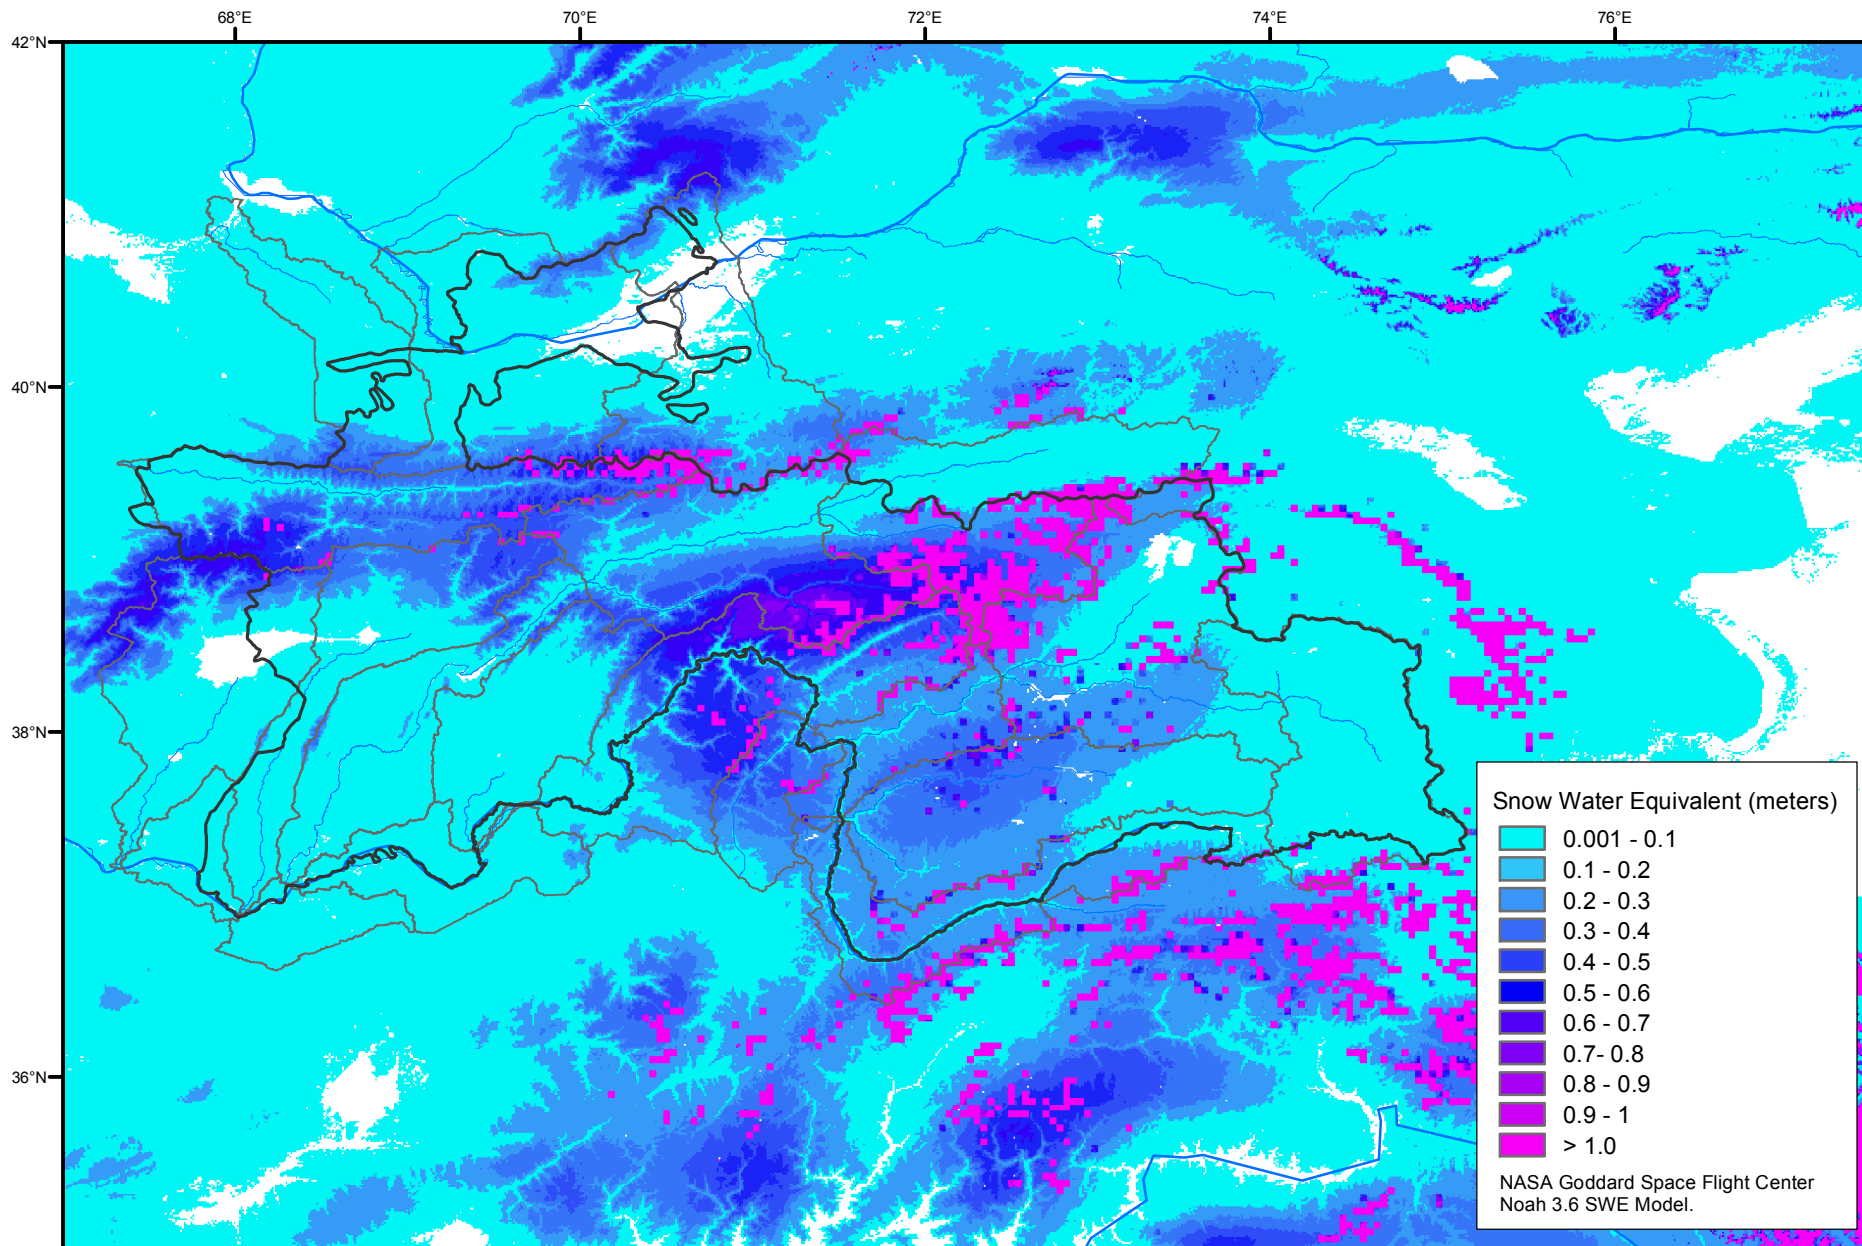

# Snow Water Equivalent by Basin

February 12, 2014

Map created by USGS/EROS