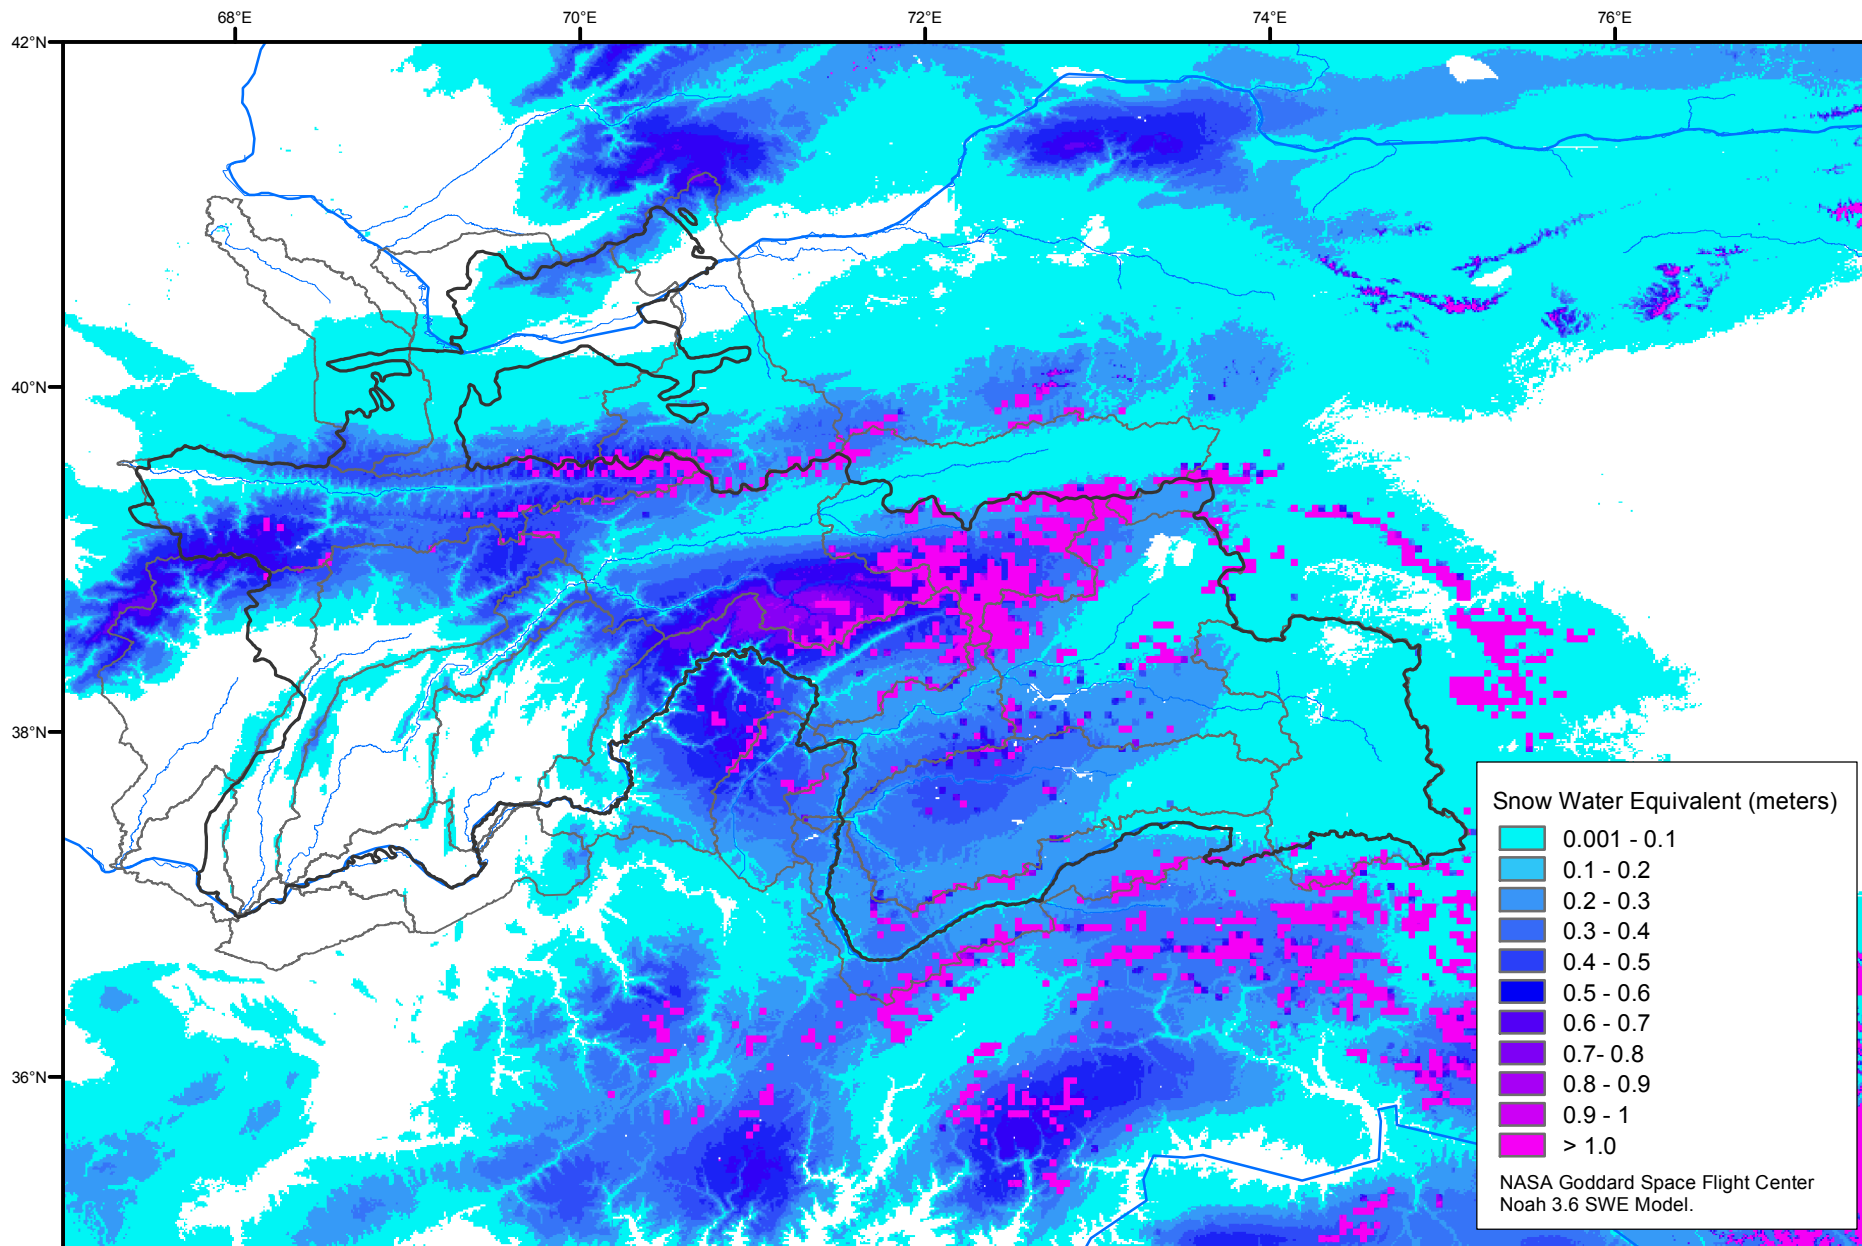

# Snow Water Equivalent by Basin

February 26, 2014

Map created by USGS/EROS