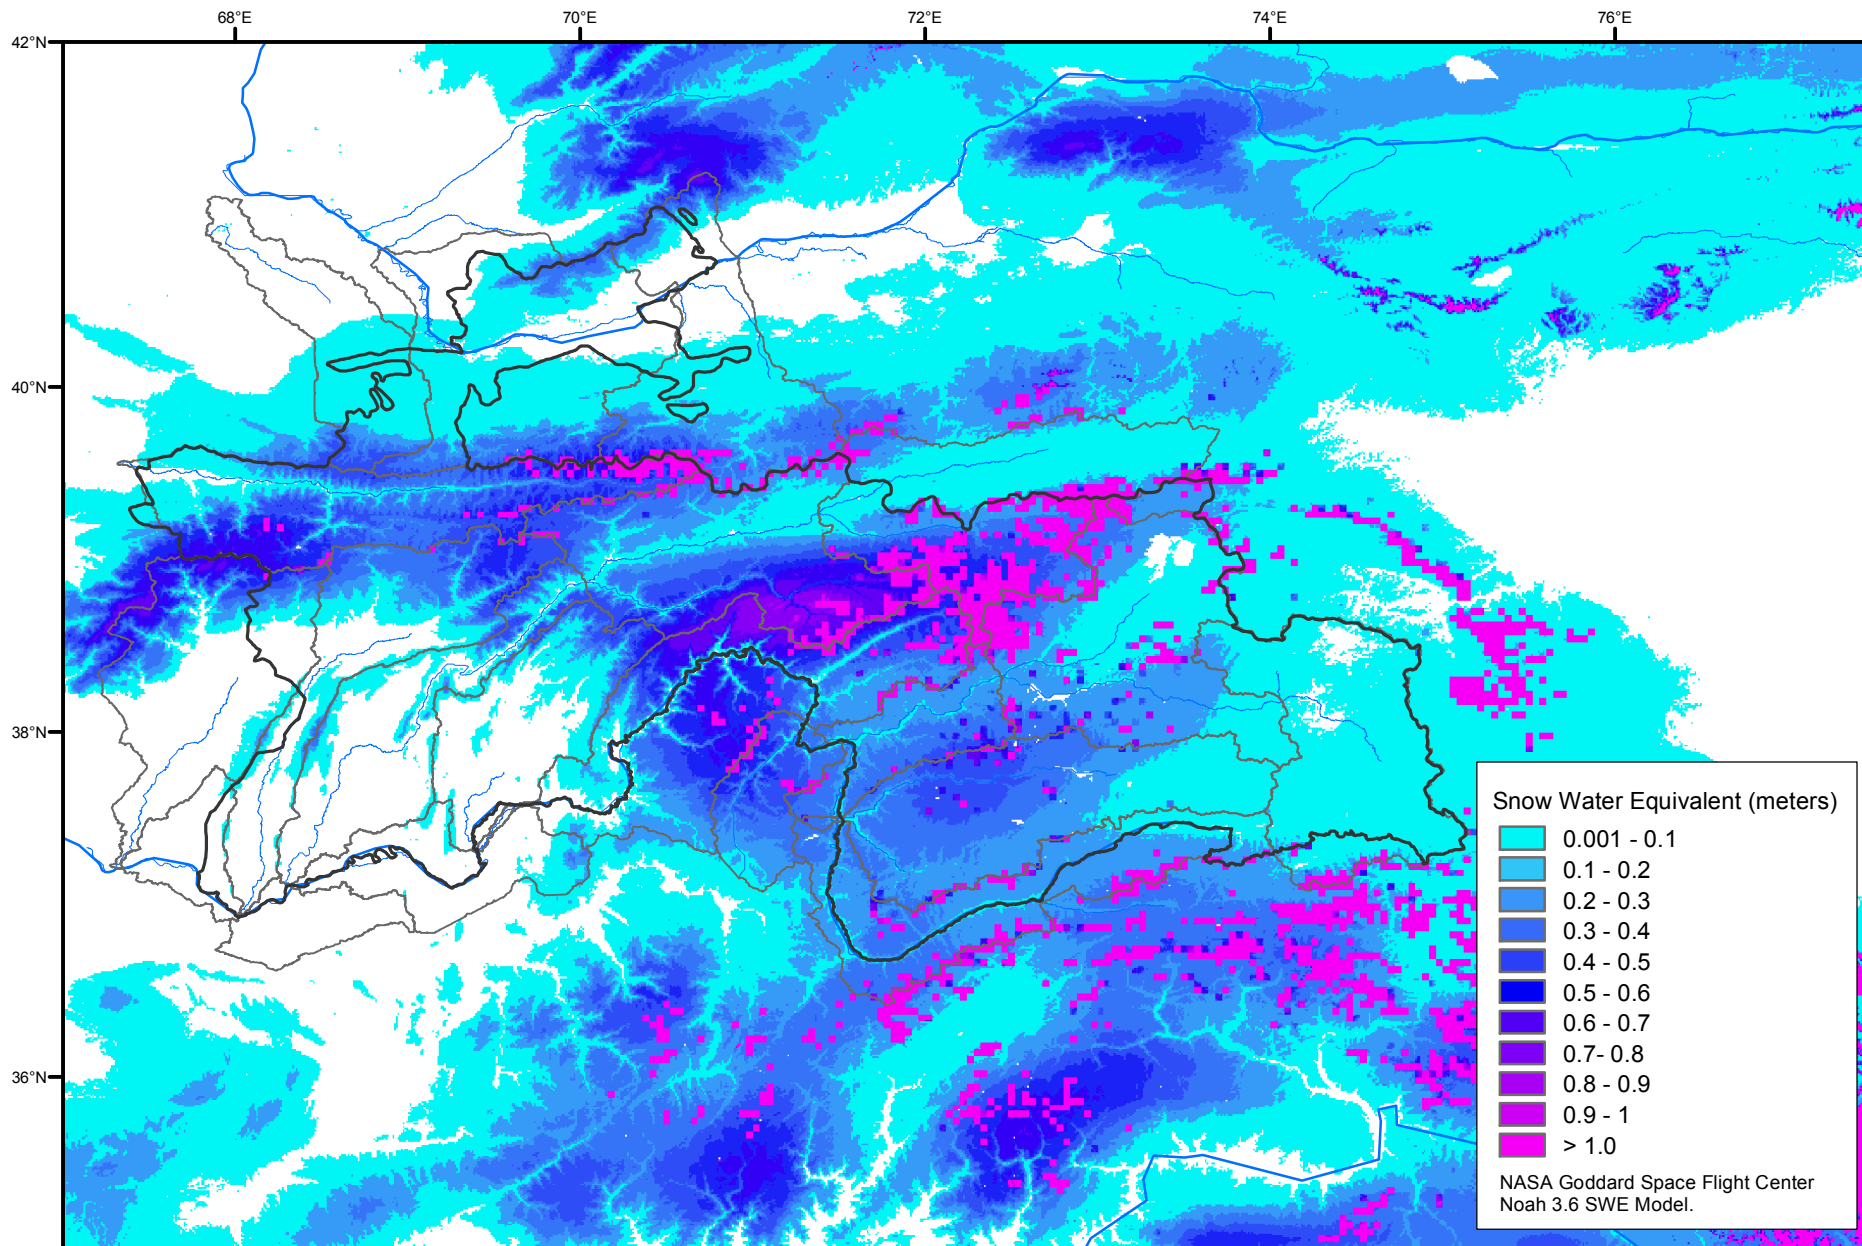

Snow Water Equivalent by Basin

February 27, 2014

Map created by USGS/EROS