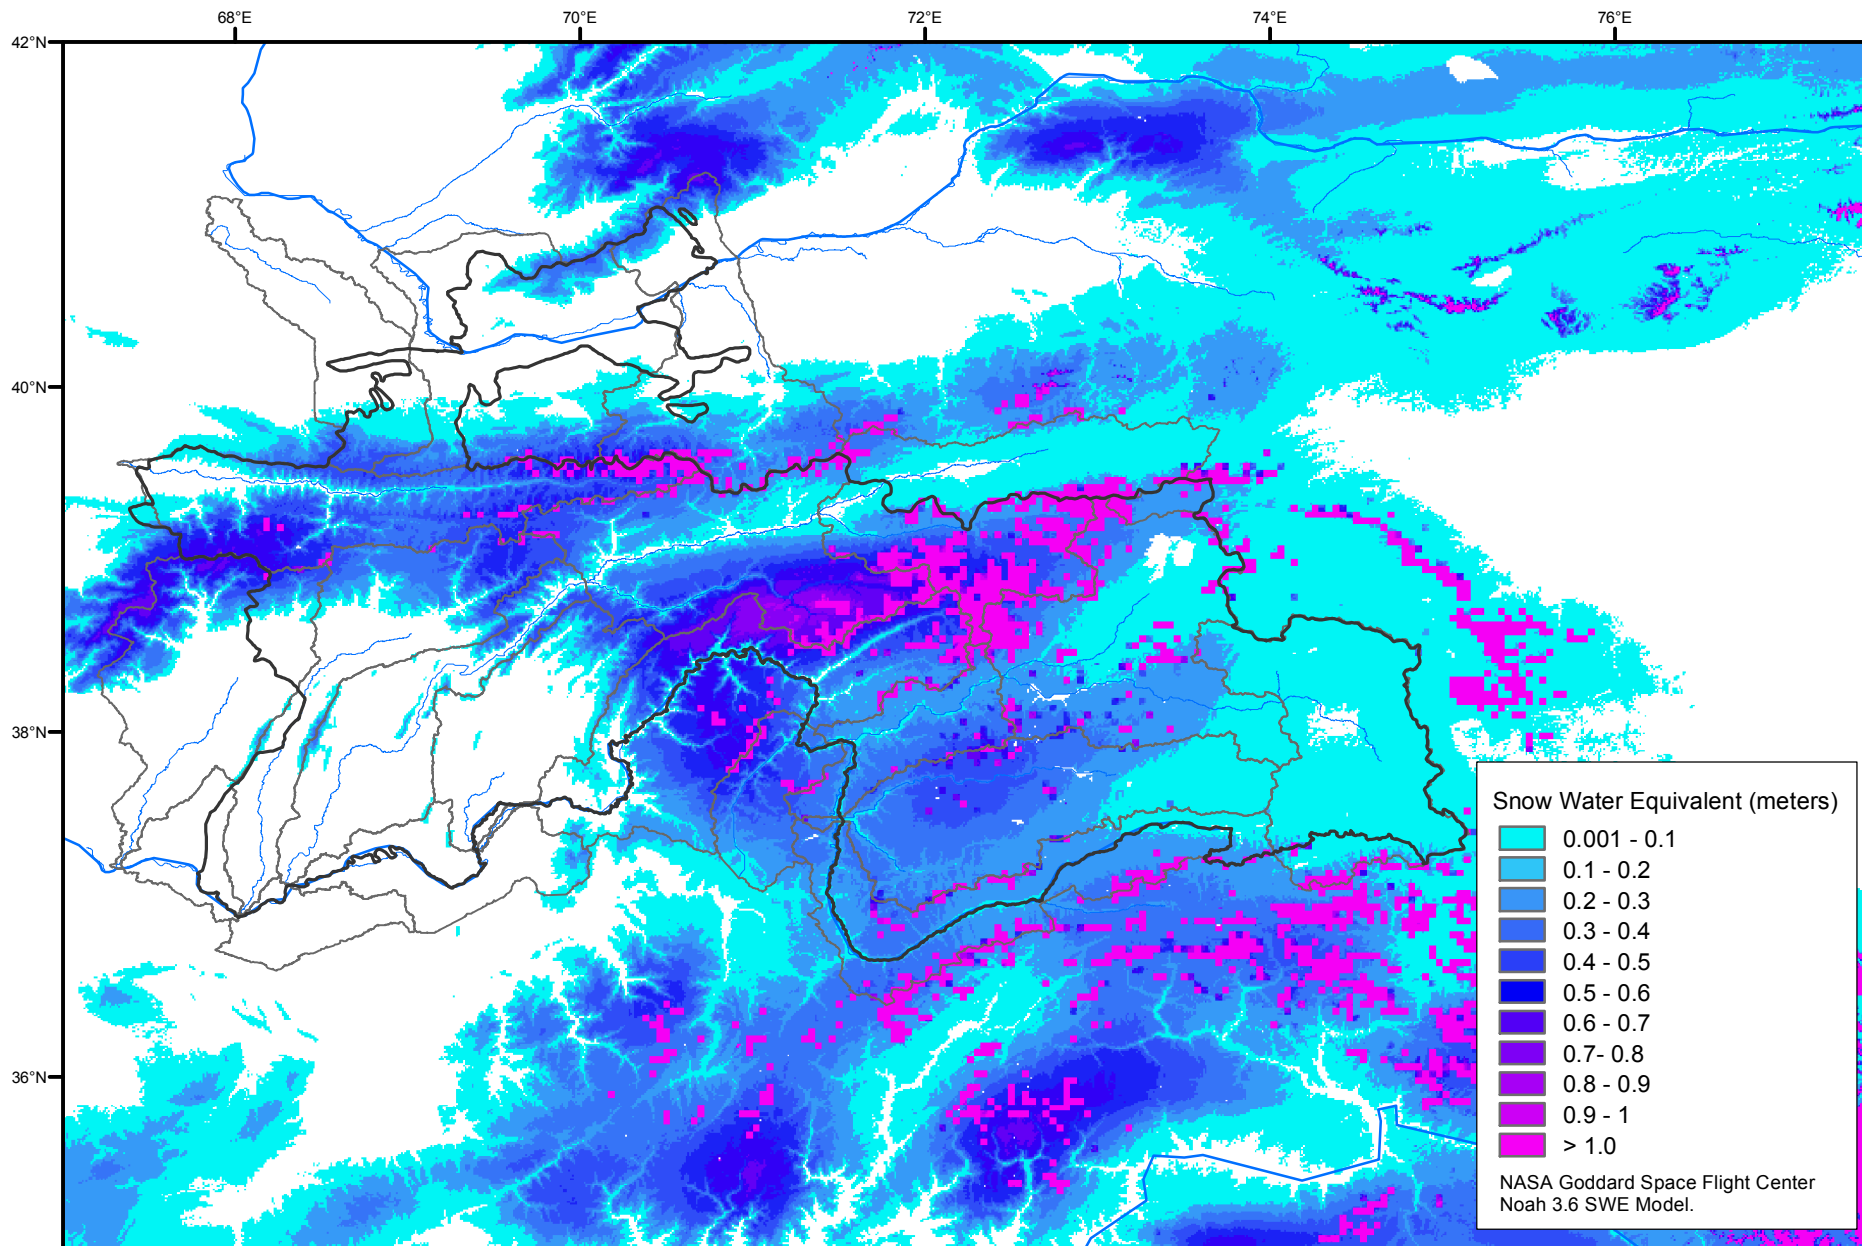

# Snow Water Equivalent by Basin

March 06, 2014

Map created by USGS/EROS