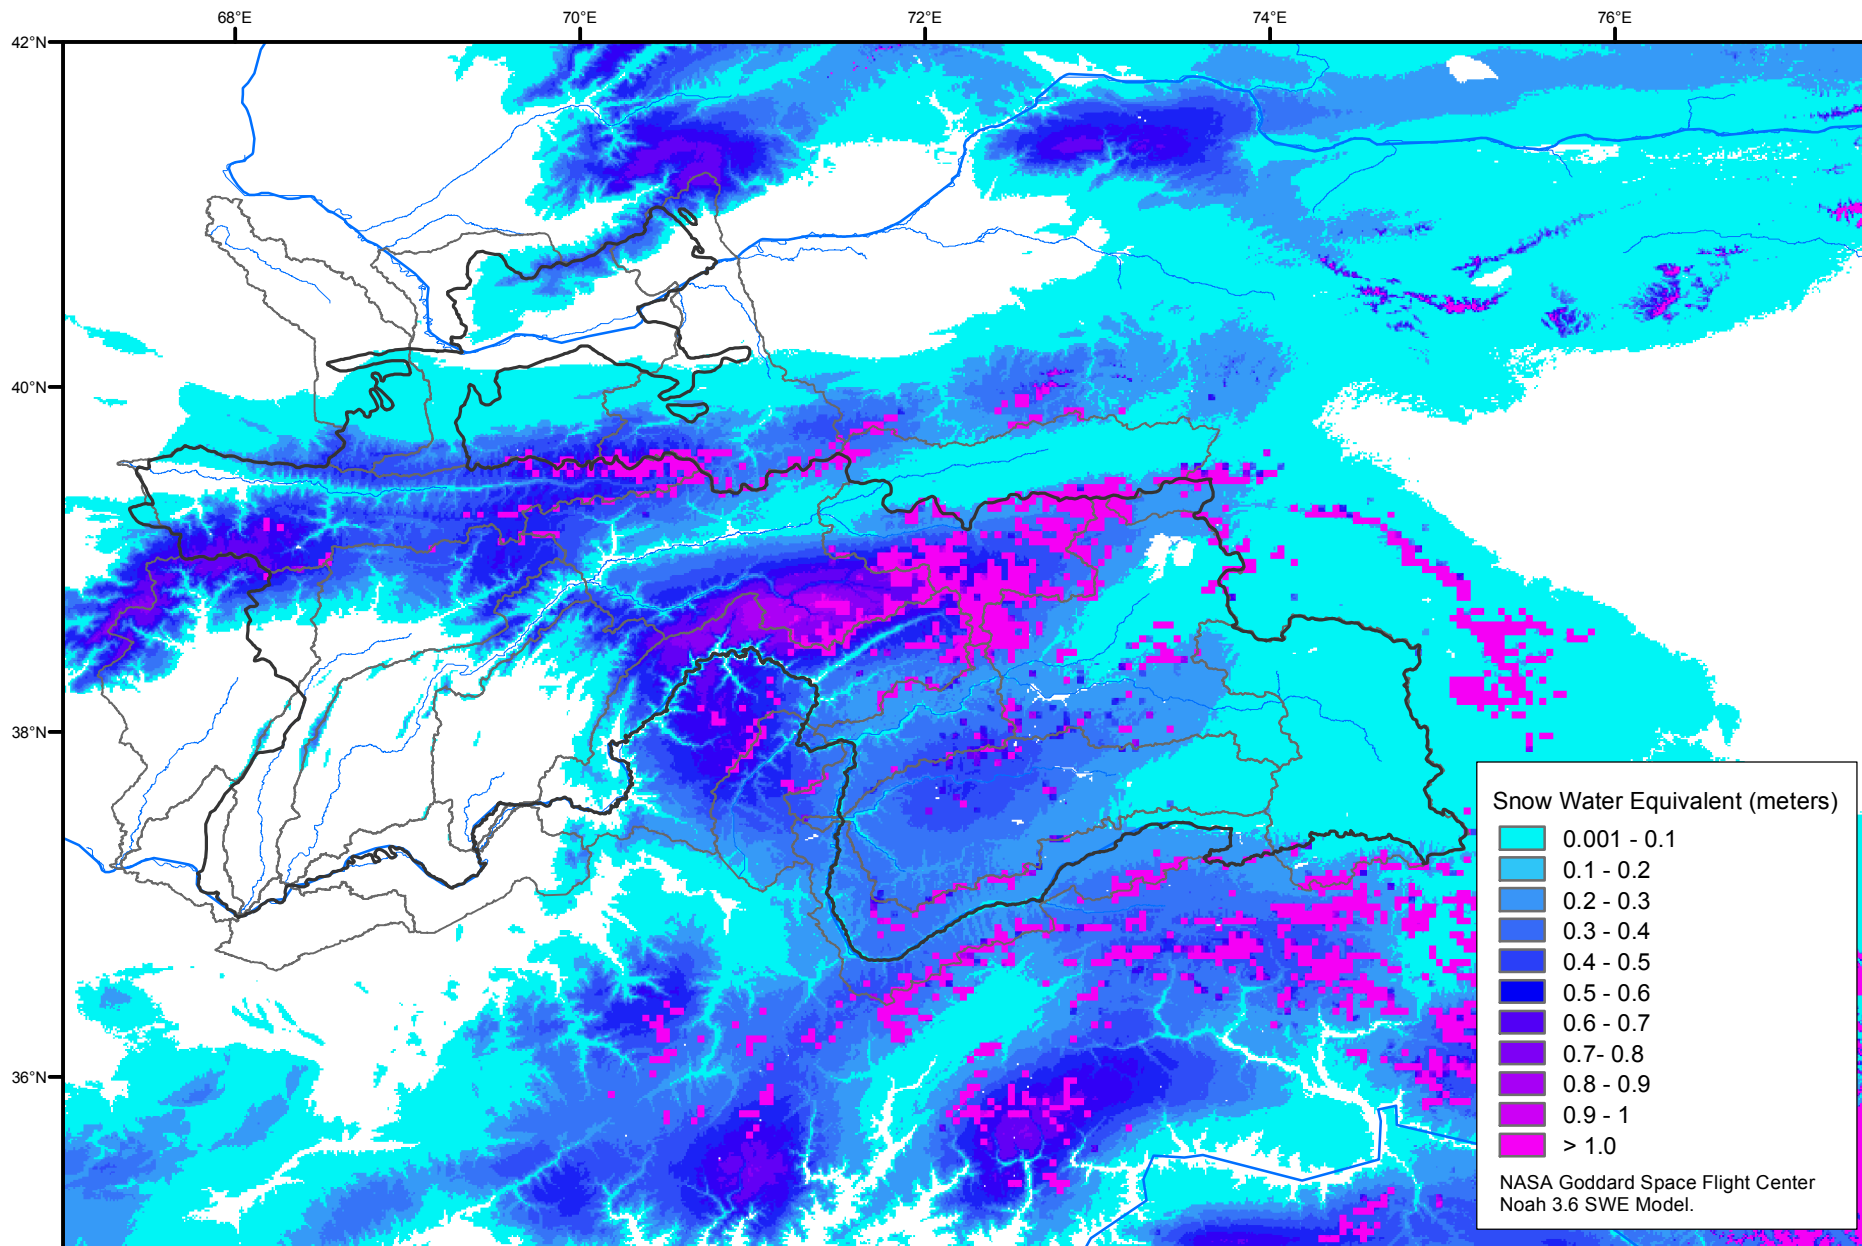

Snow Water Equivalent by Basin

March 10, 2014

Map created by USGS/EROS