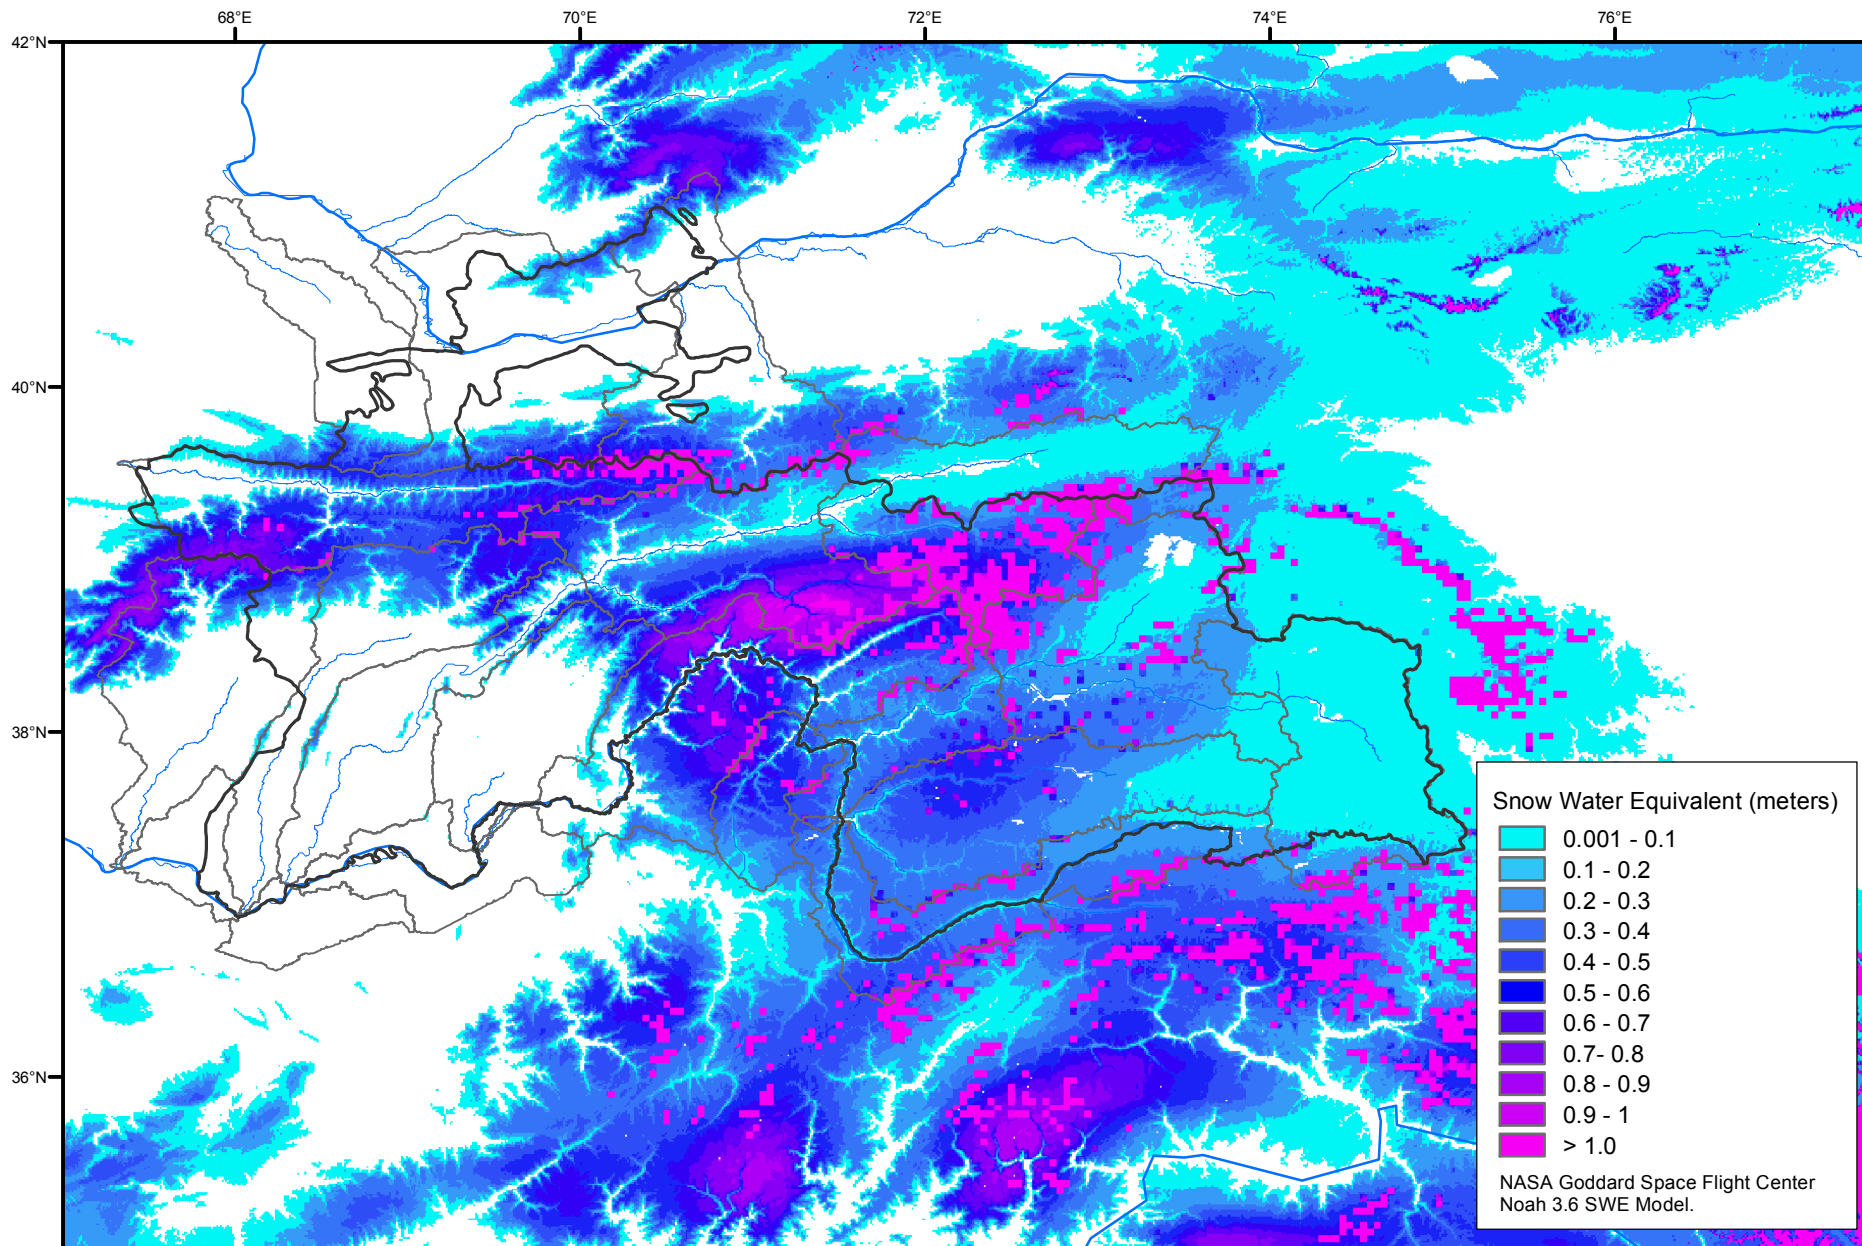

# Snow Water Equivalent by Basin

March 19, 2014

Map created by USGS/EROS