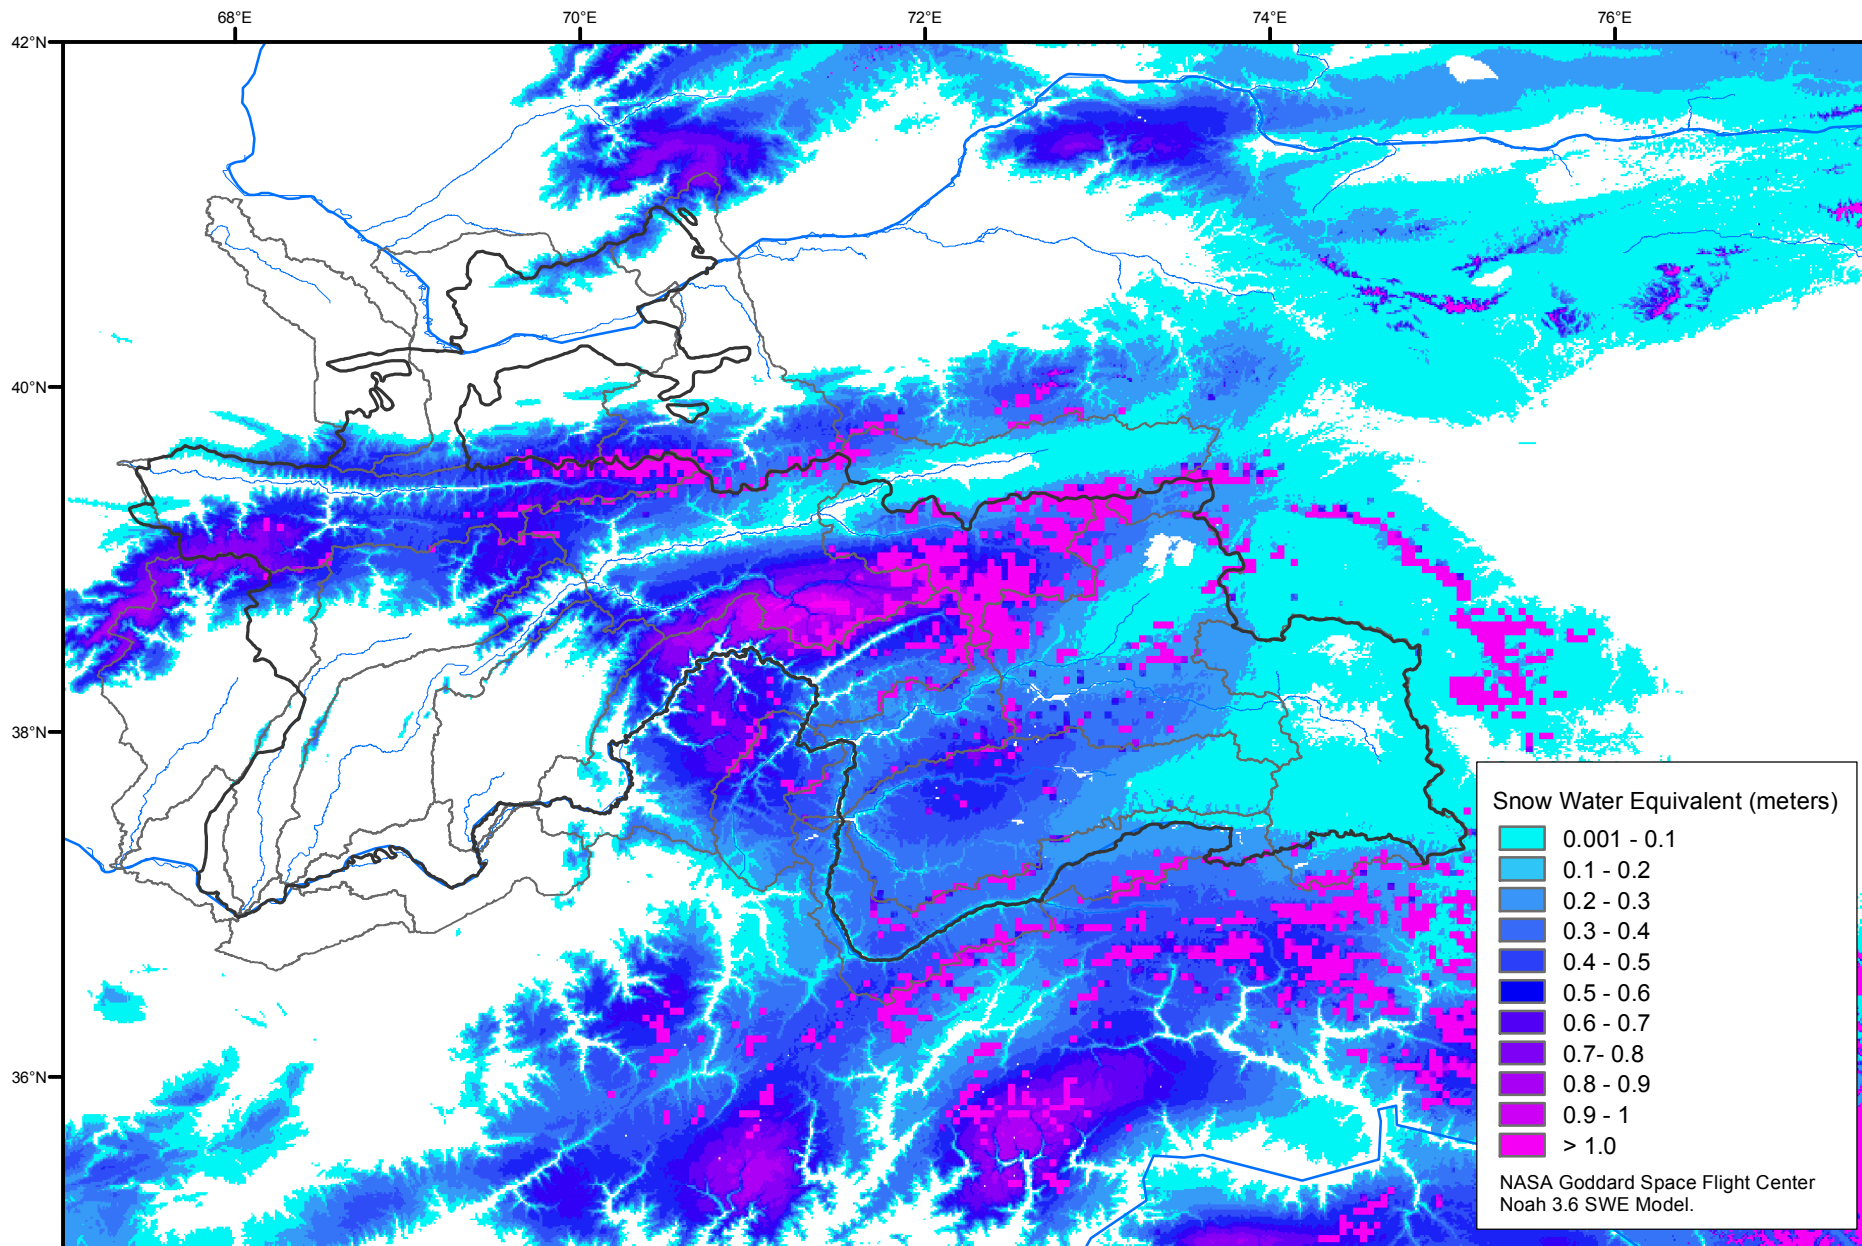

# Snow Water Equivalent by Basin

March 21, 2014

Map created by USGS/EROS