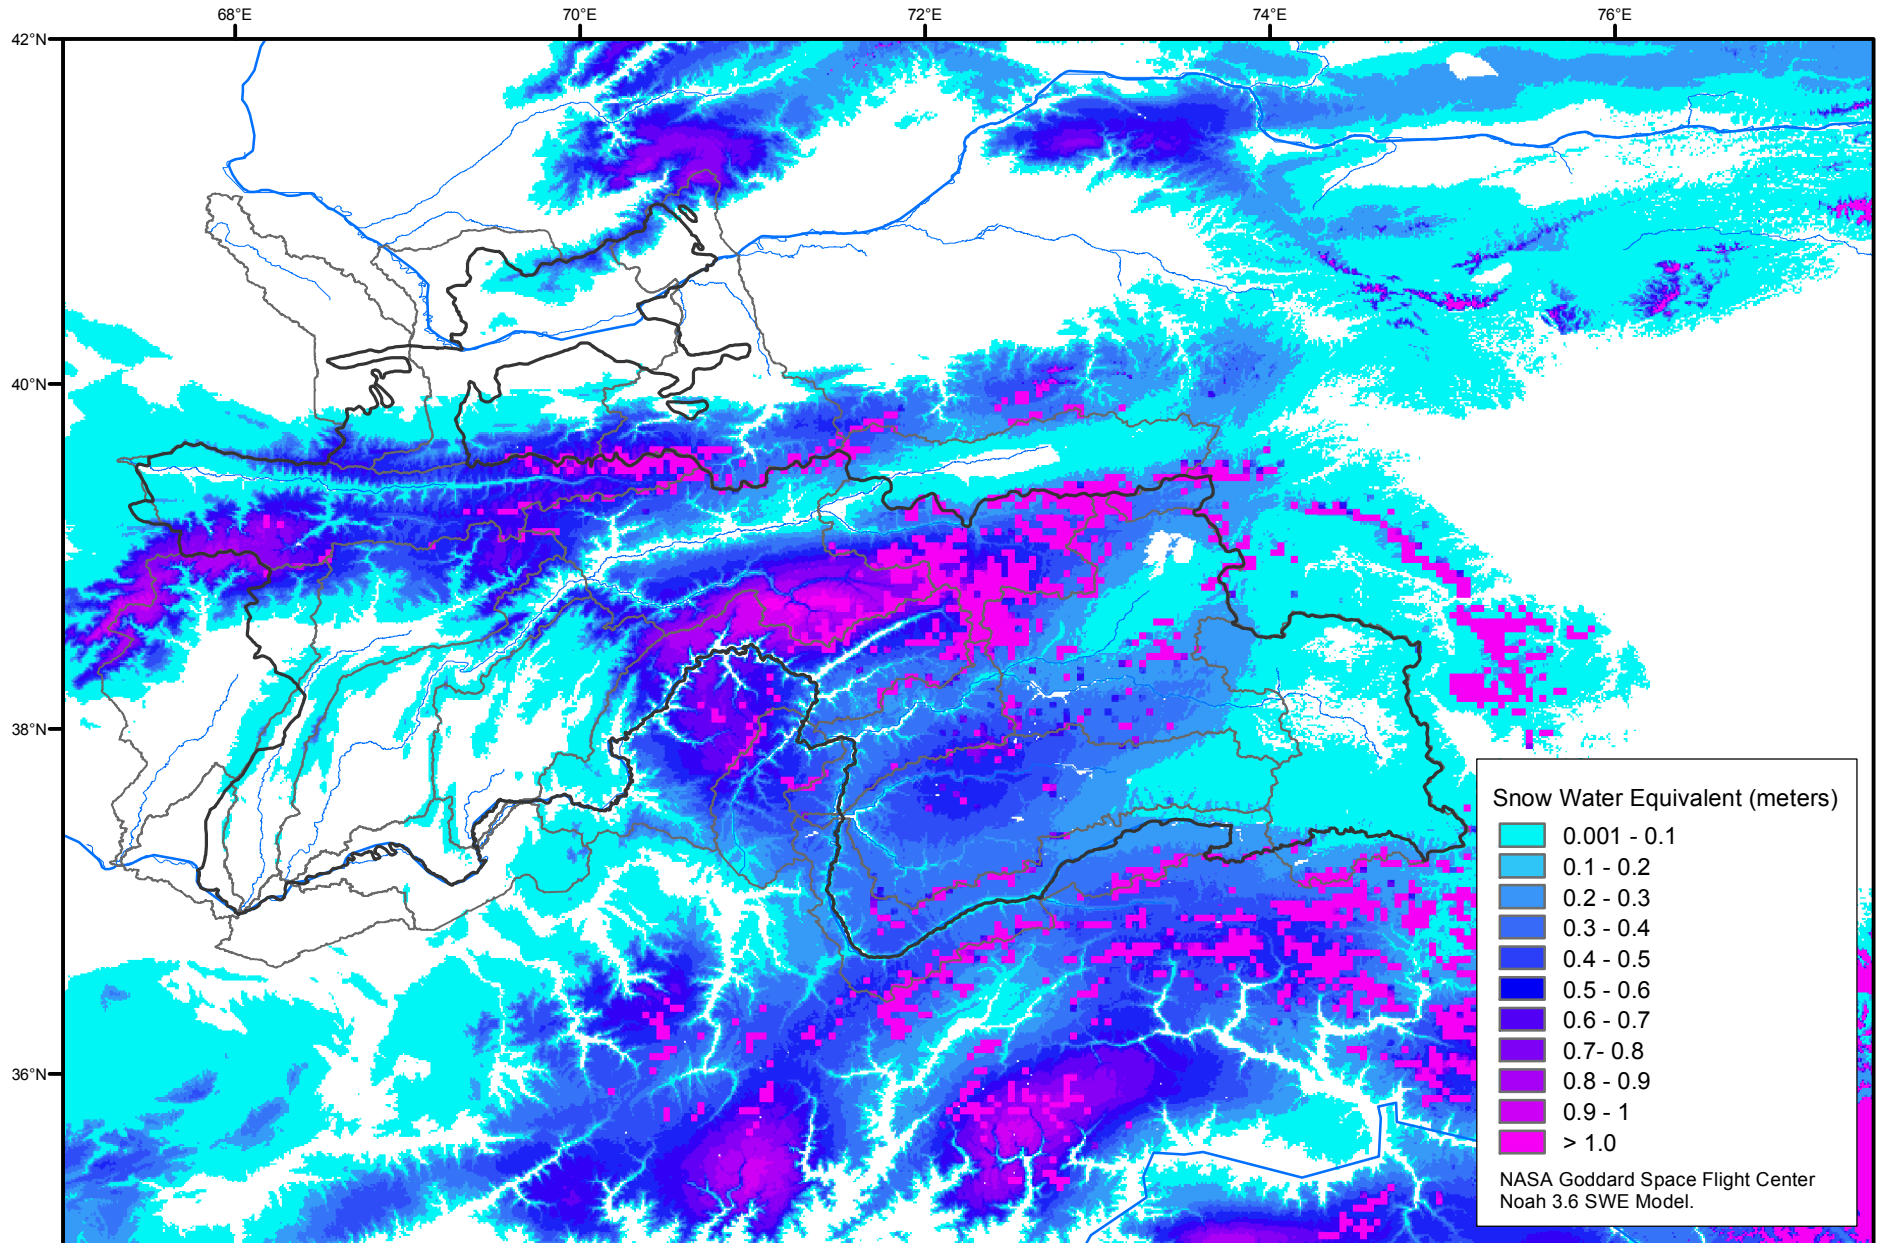

Snow Water Equivalent by Basin

March 24, 2014

Map created by USGS/EROS