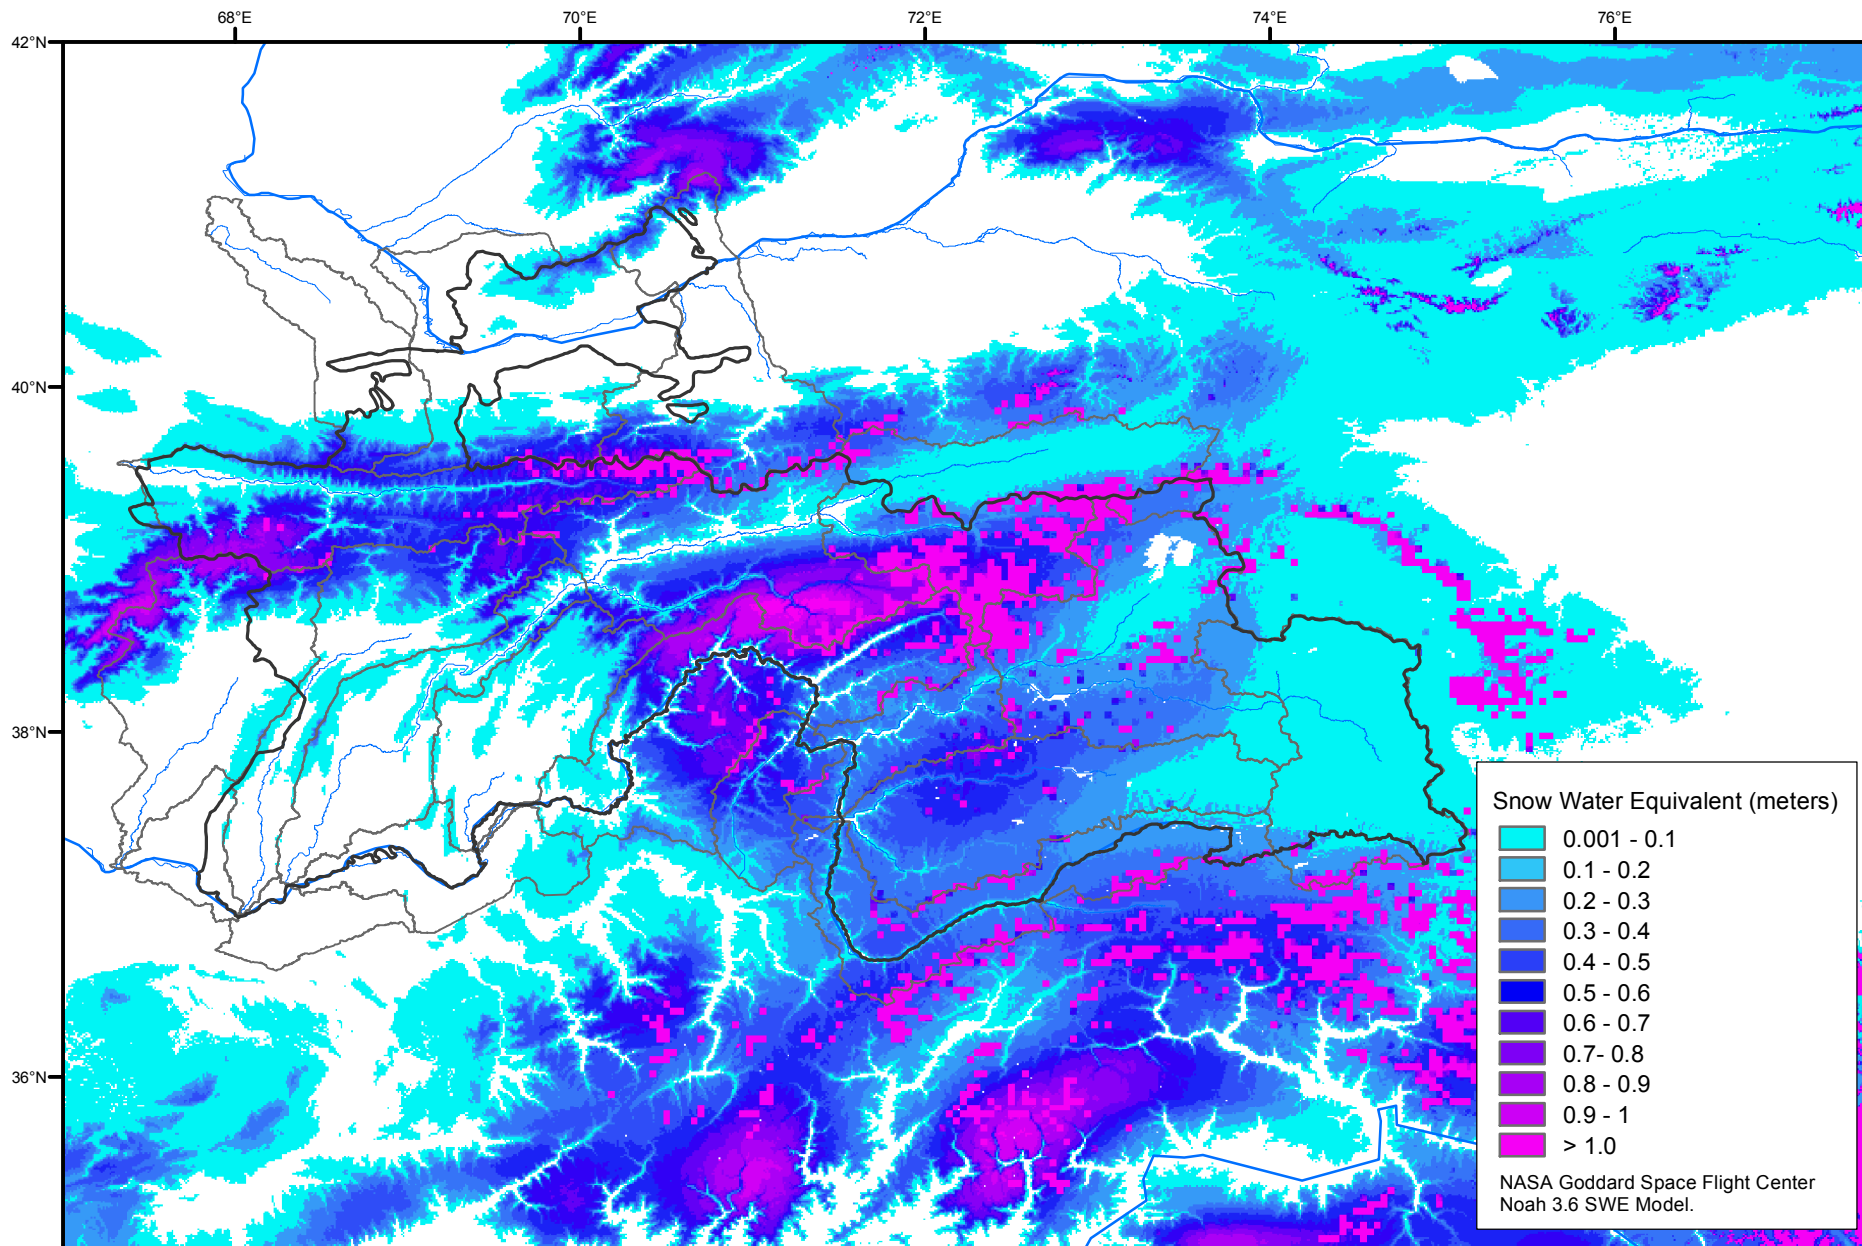

# Snow Water Equivalent by Basin

March 26, 2014

Map created by USGS/EROS