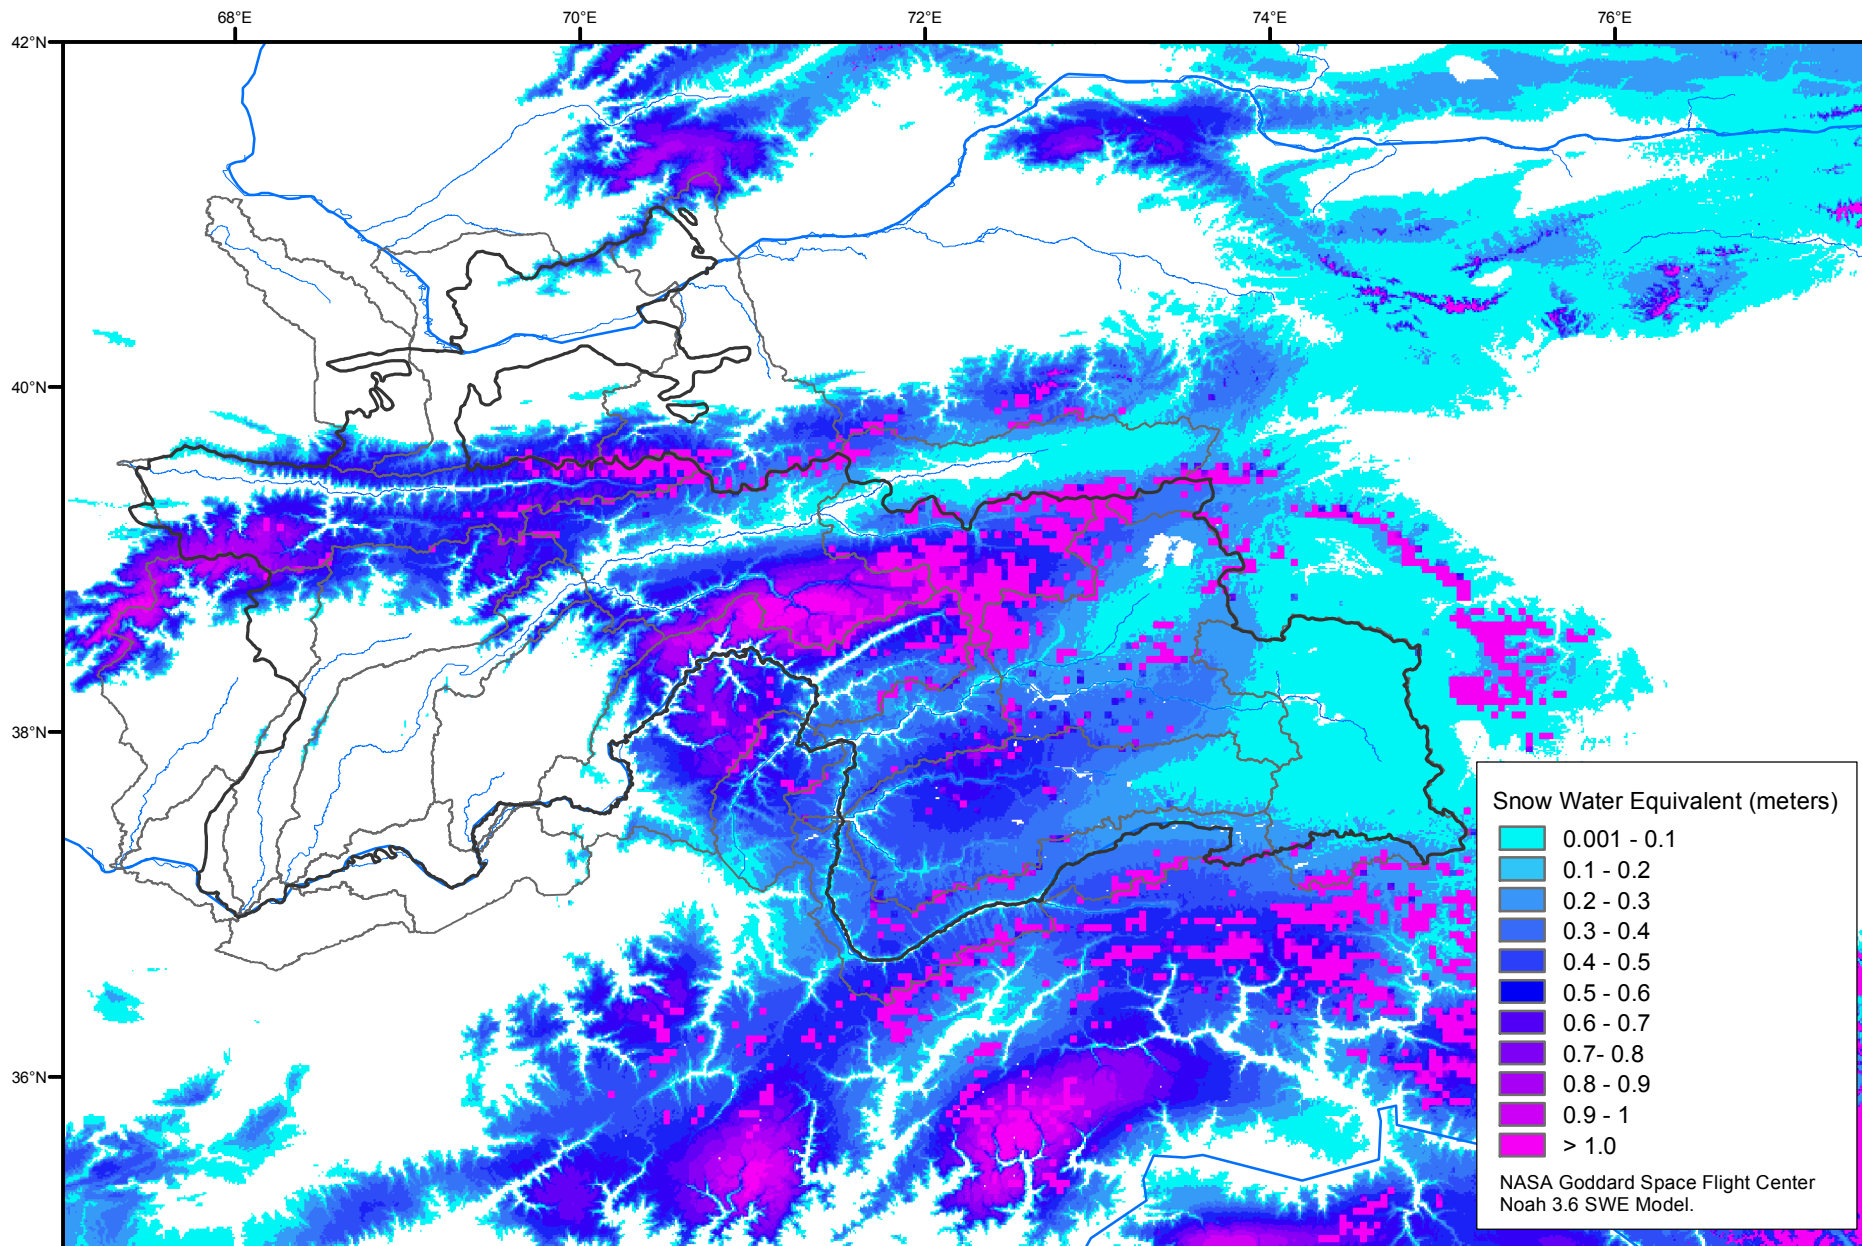

Snow Water Equivalent by Basin

April 05, 2014

Map created by USGS/EROS