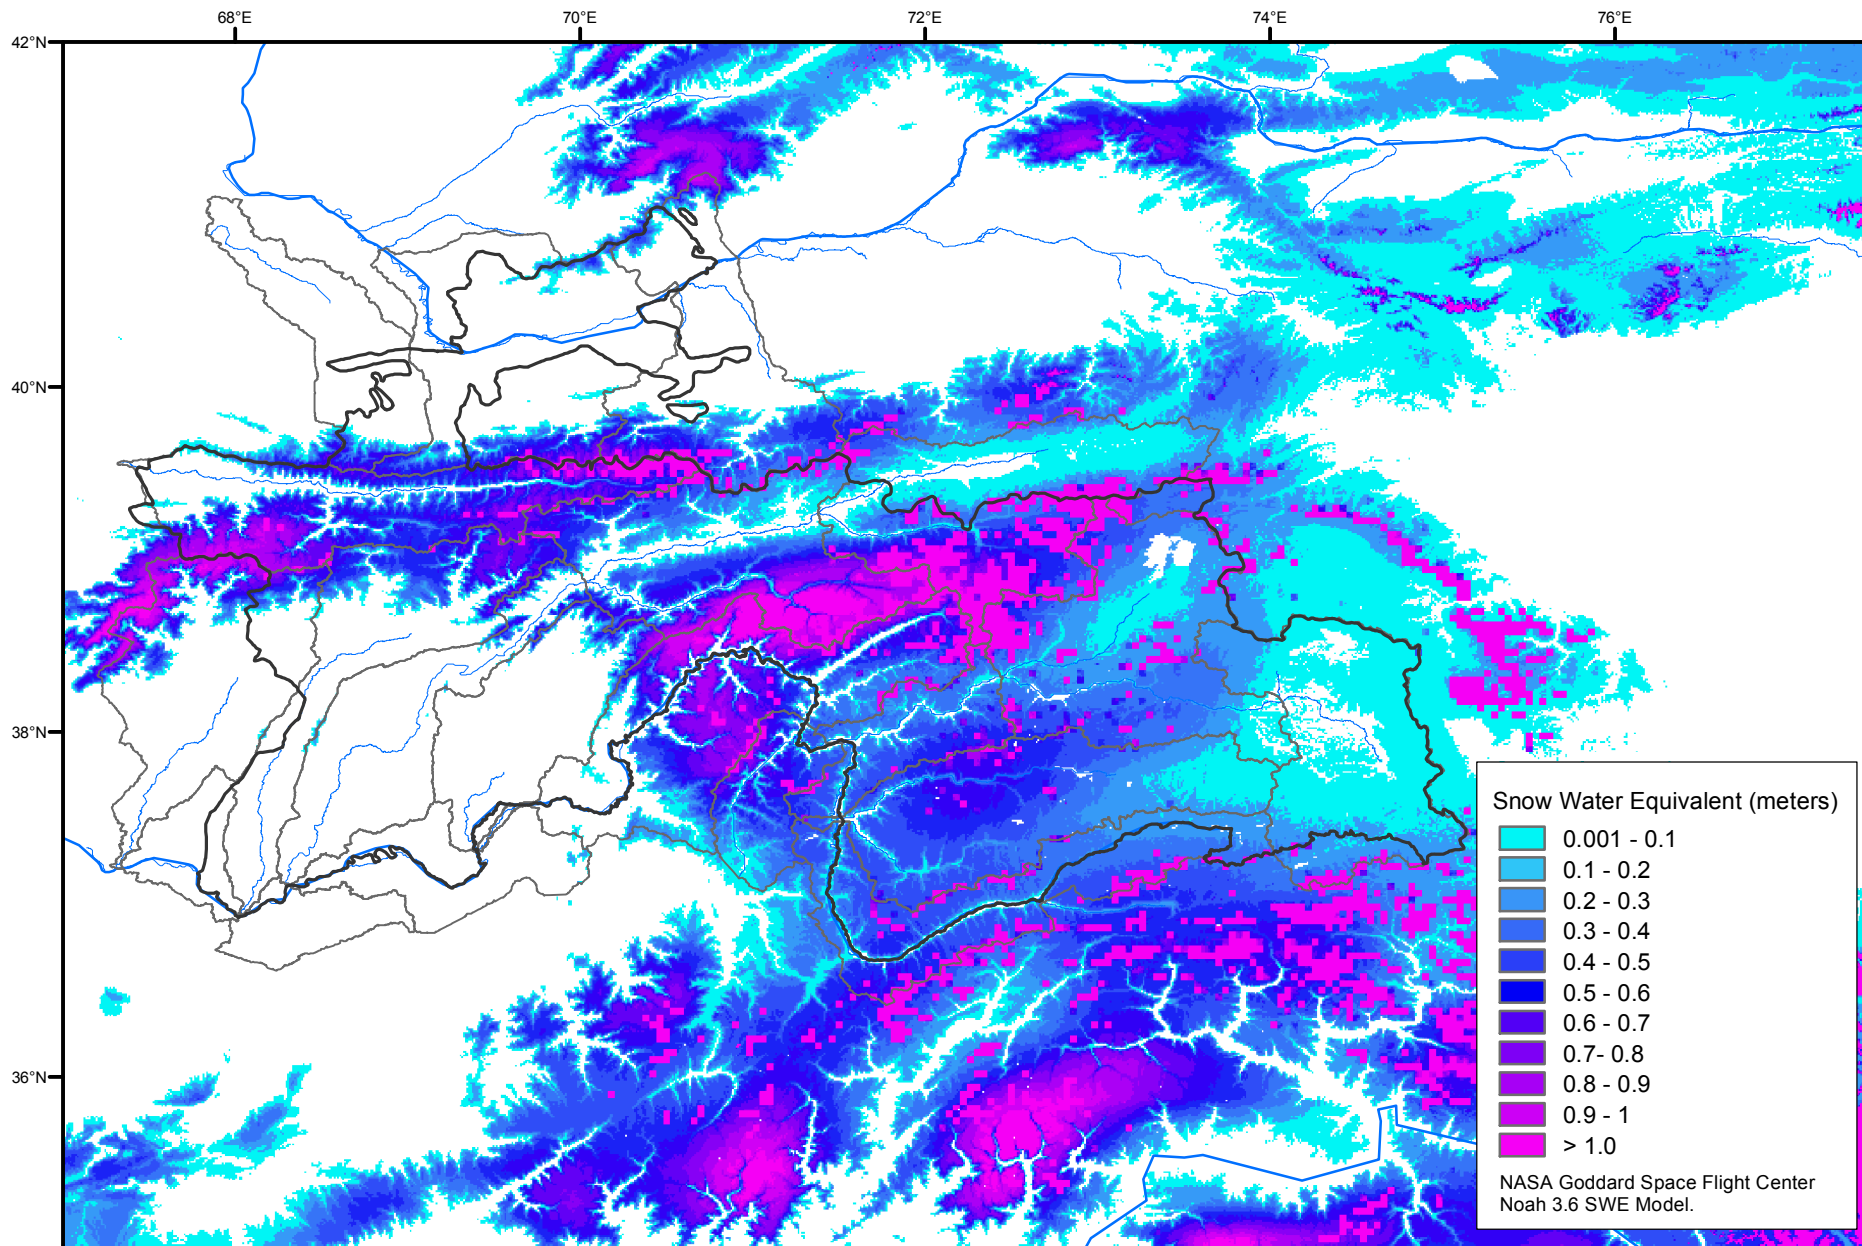

Snow Water Equivalent by Basin

April 11, 2014

Map created by USGS/EROS