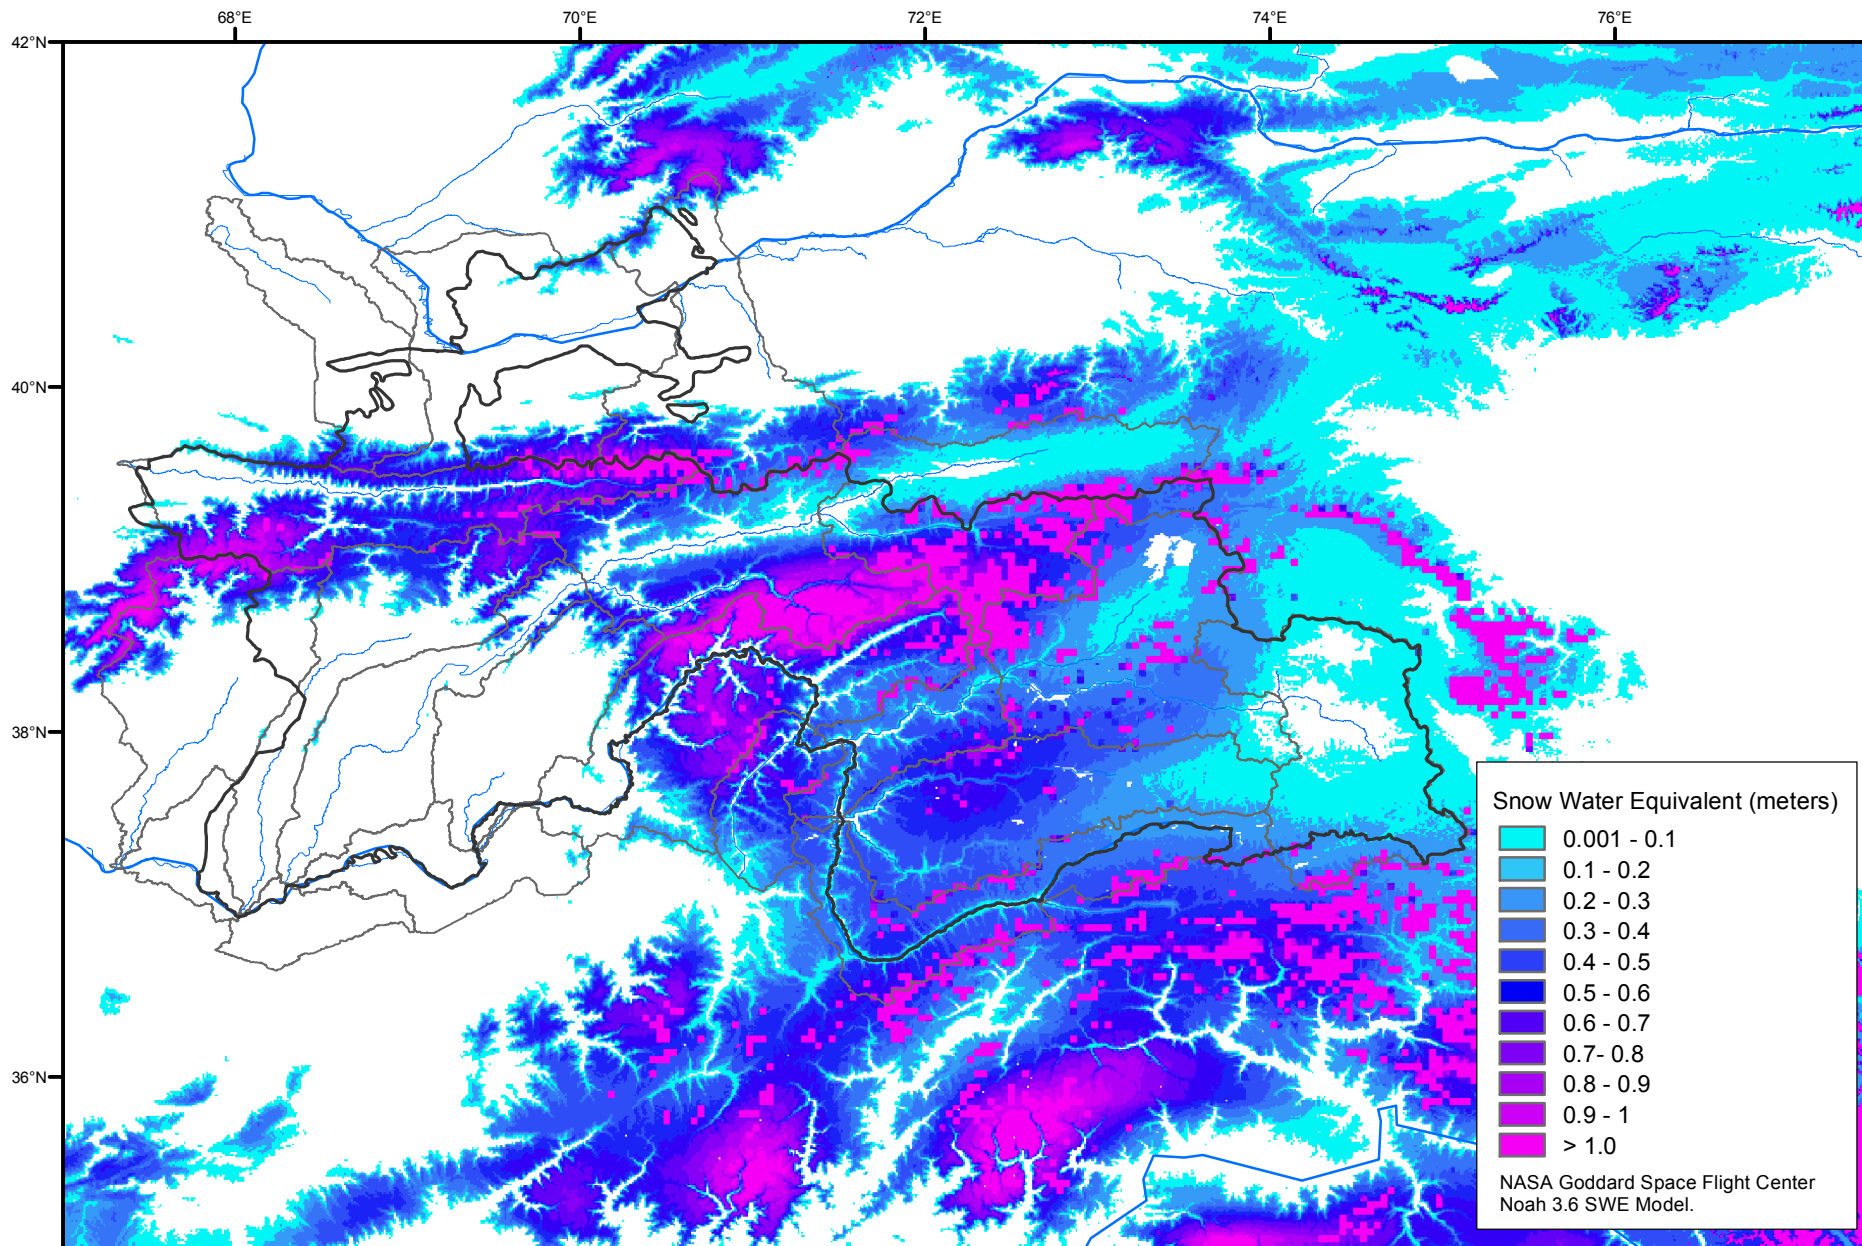

Snow Water Equivalent by Basin

April 13, 2014

Map created by USGS/EROS