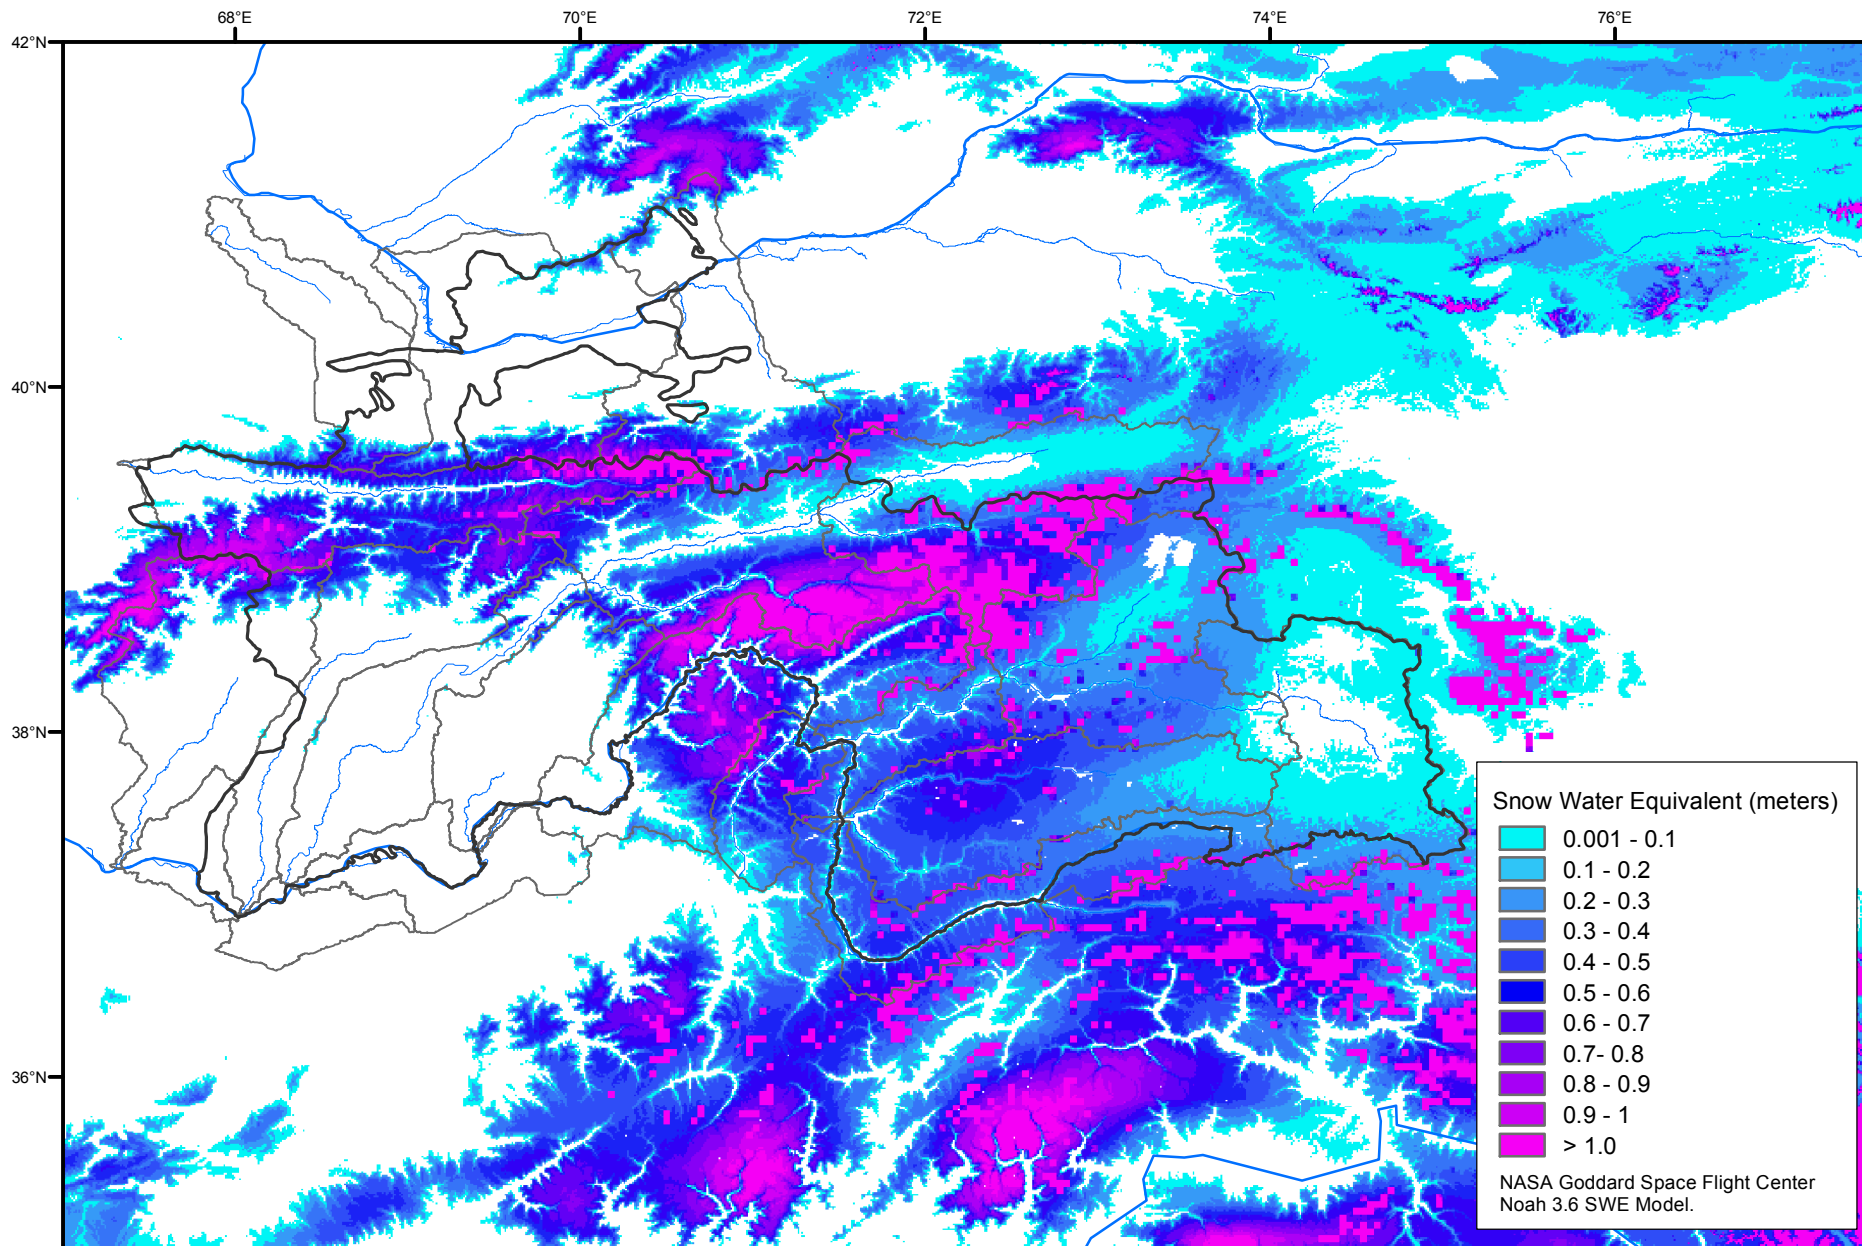

Snow Water Equivalent by Basin

April 15, 2014

Map created by USGS/EROS