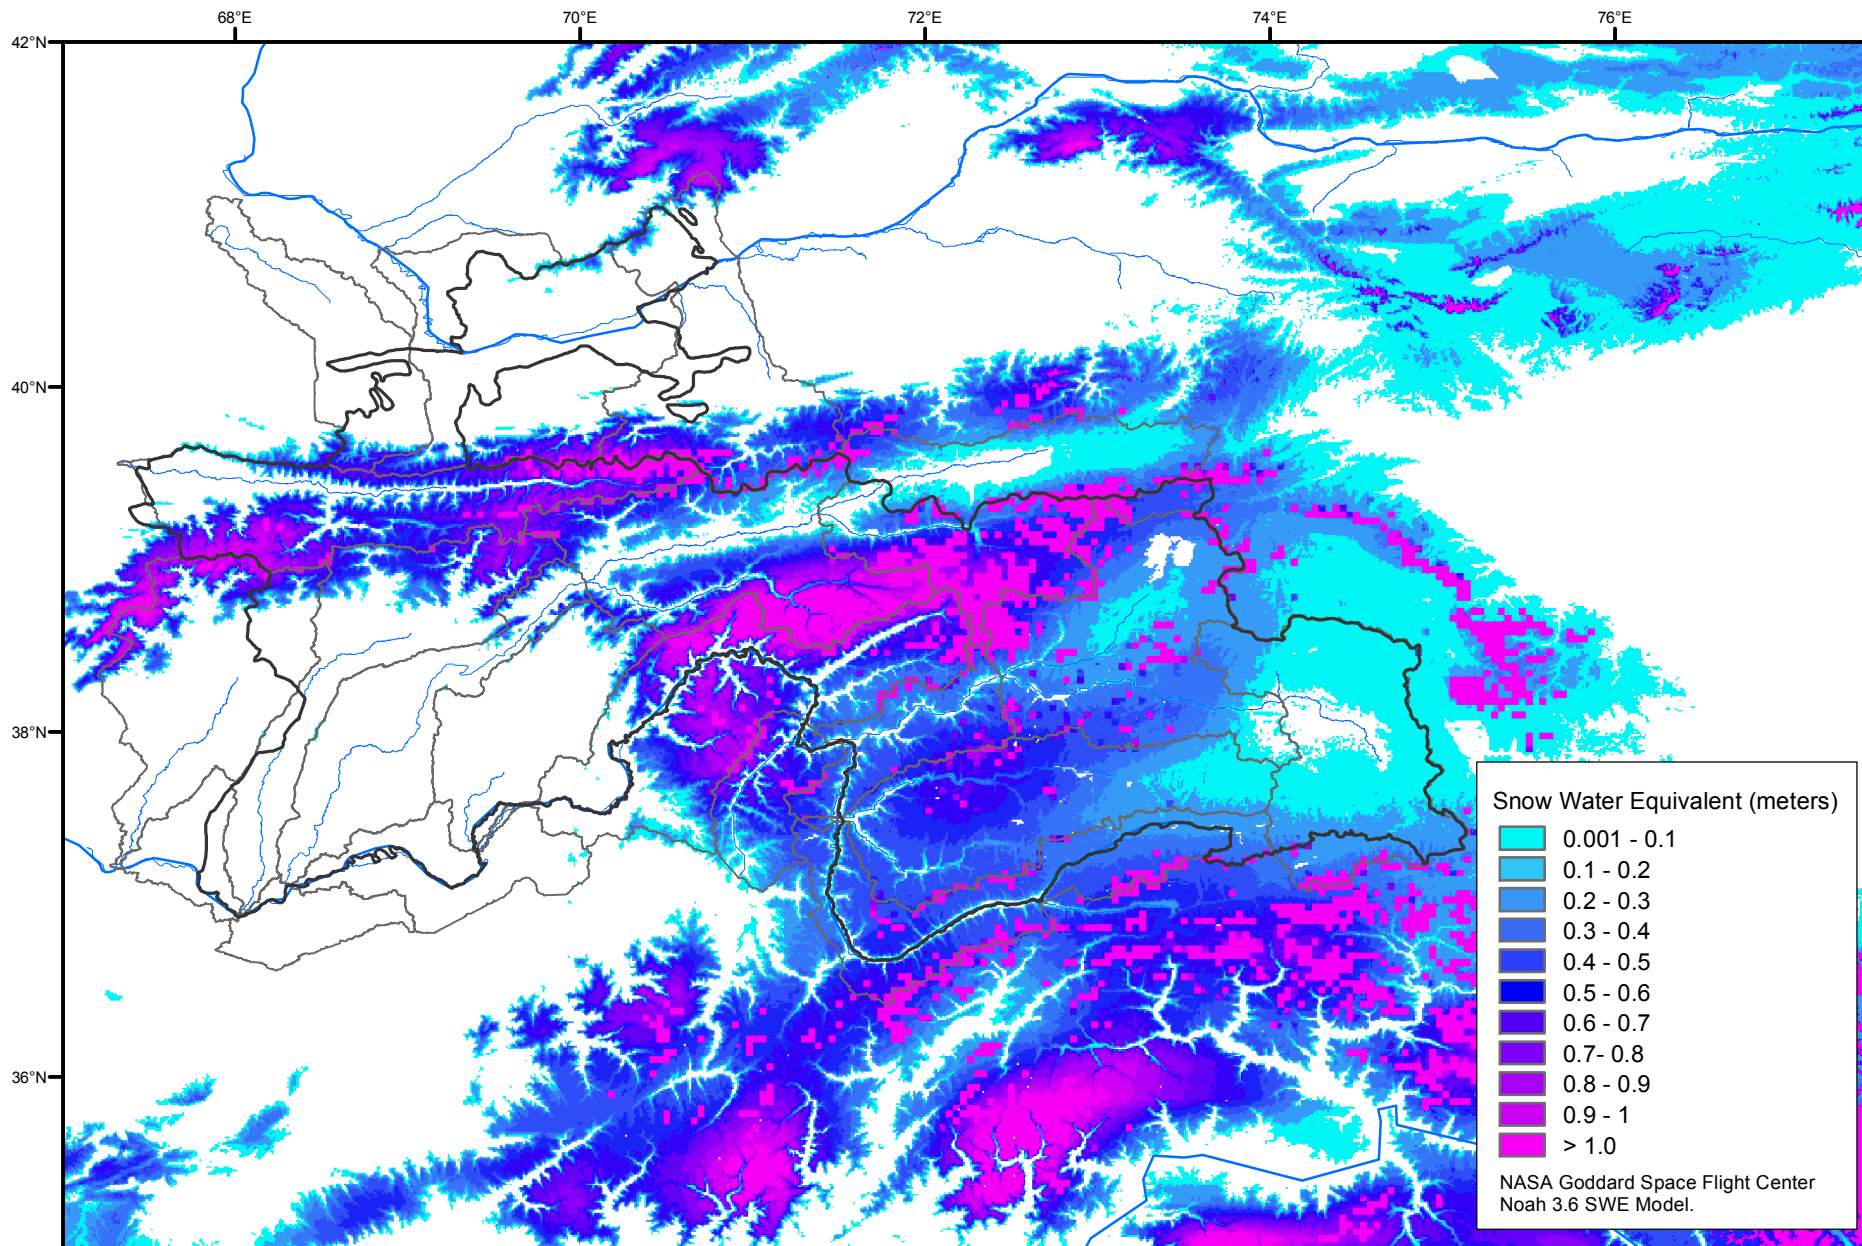

# Snow Water Equivalent by Basin

April 21, 2014

Map created by USGS/EROS