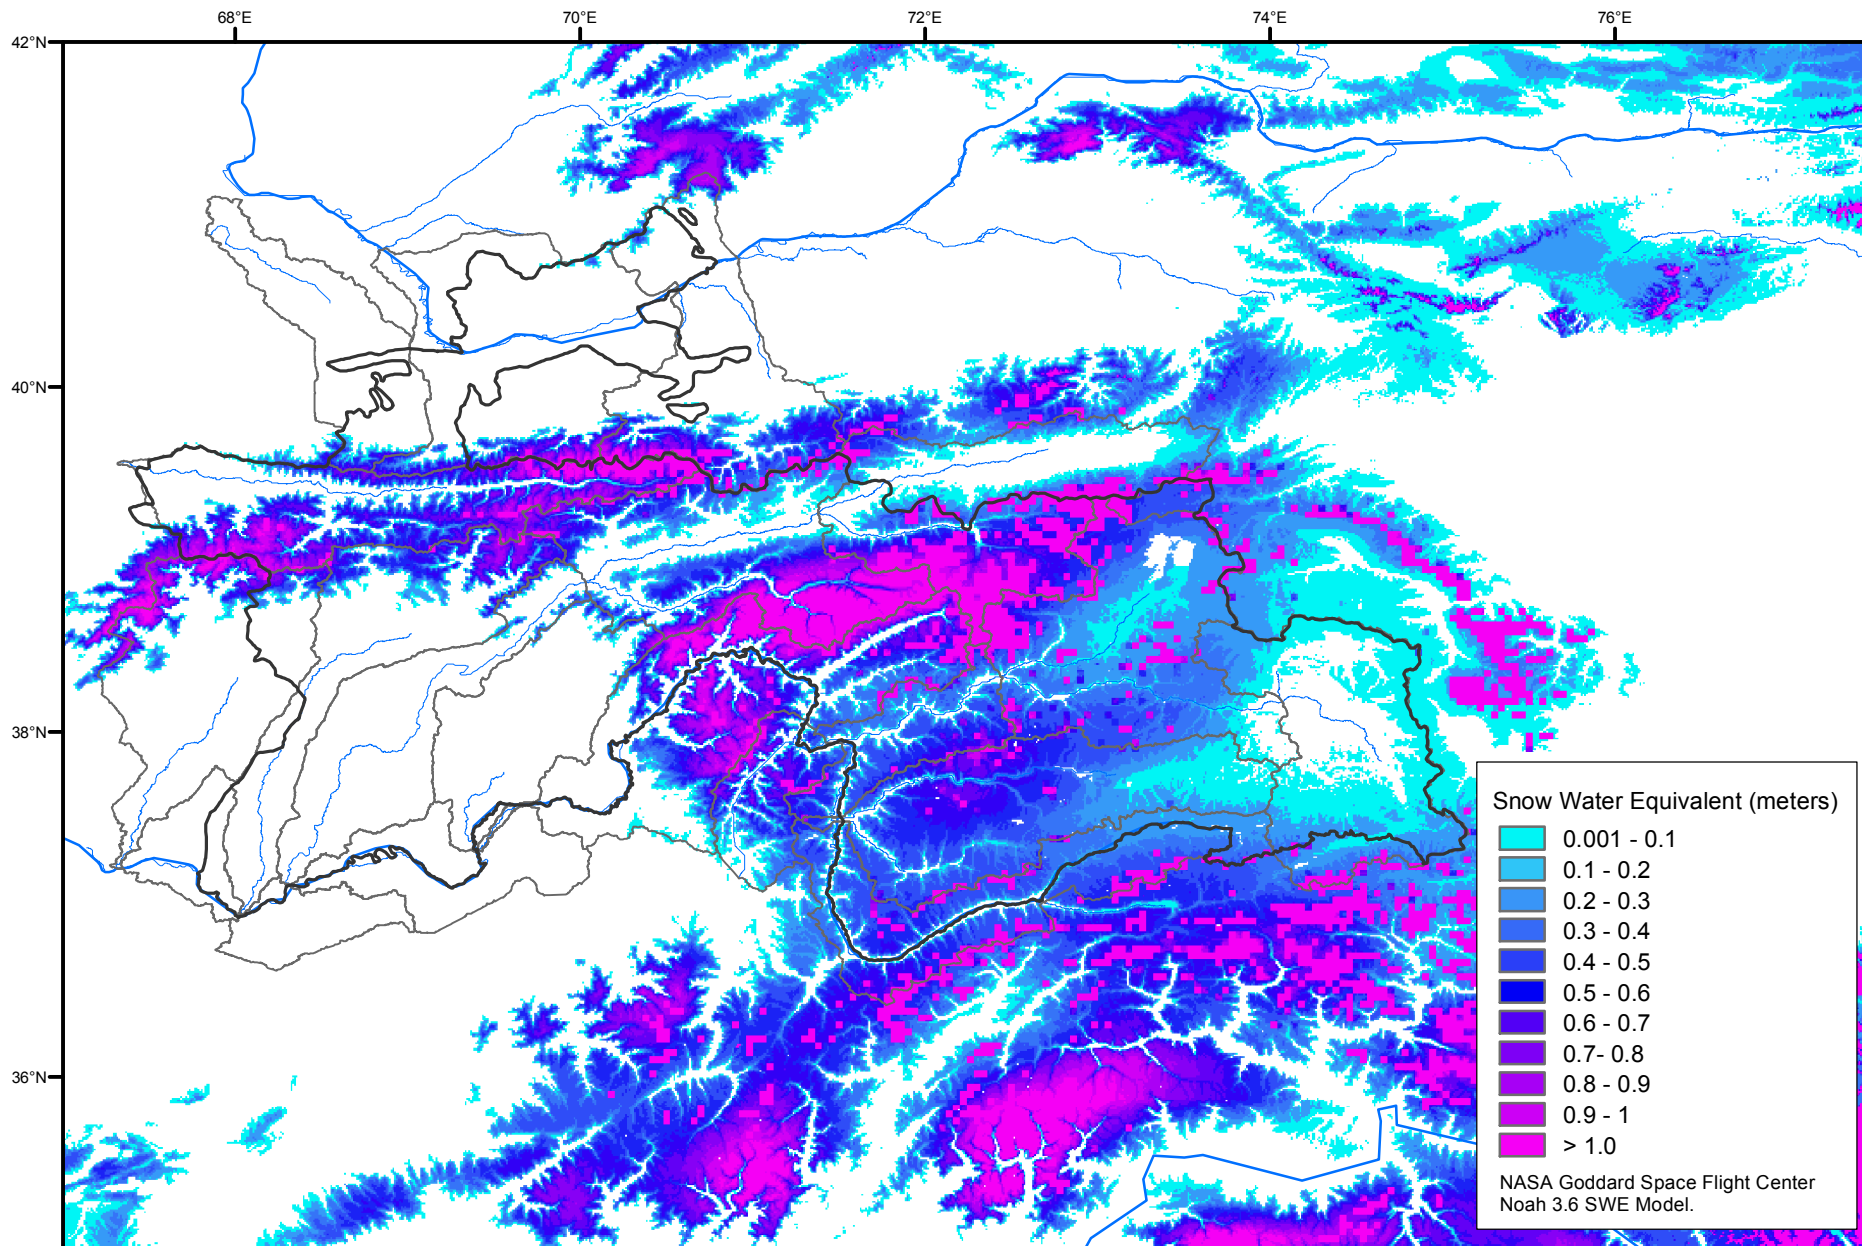

Snow Water Equivalent by Basin

May 02, 2014

Map created by USGS/EROS