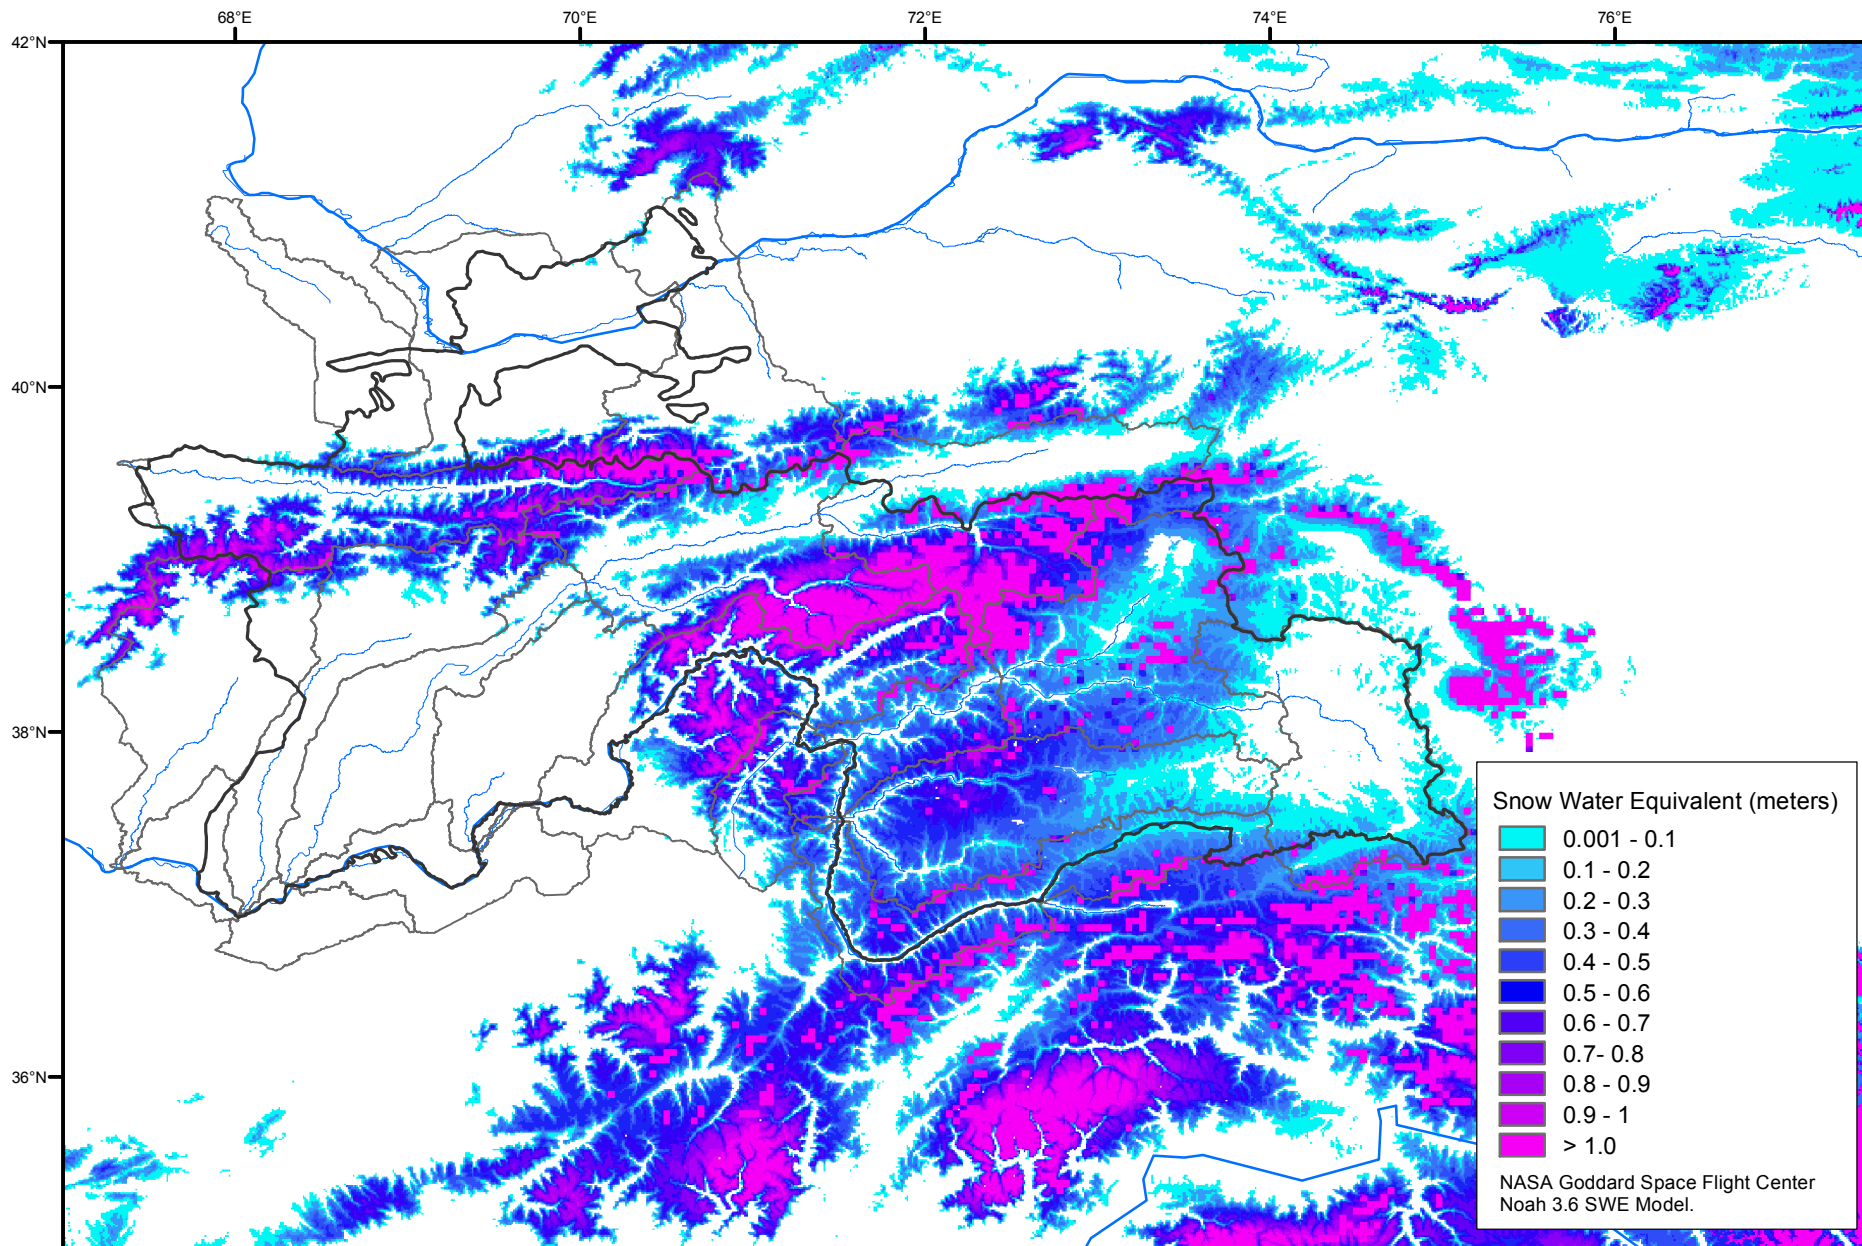

# Snow Water Equivalent by Basin

May 11, 2014

Map created by USGS/EROS