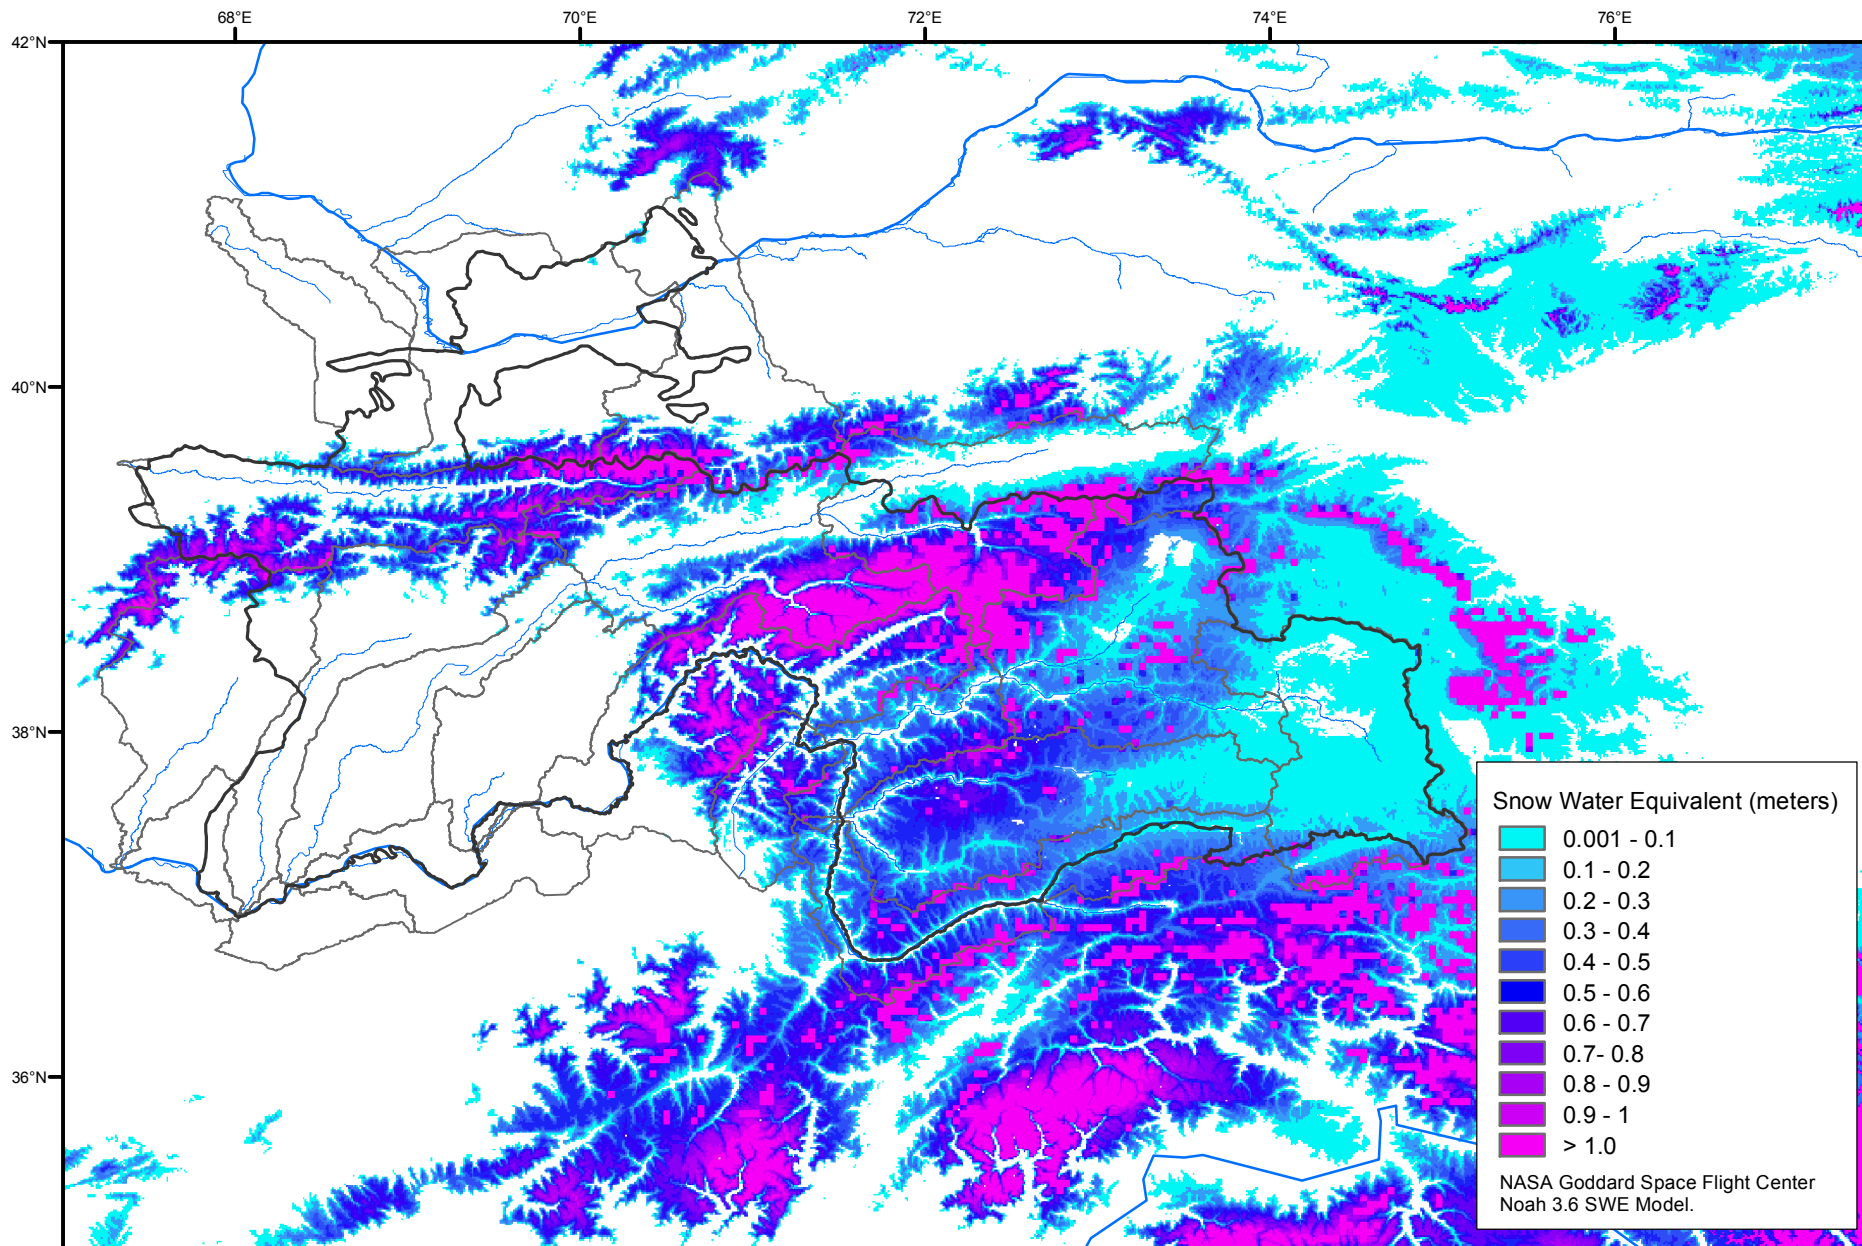

Snow Water Equivalent by Basin

May 14, 2014

Map created by USGS/EROS