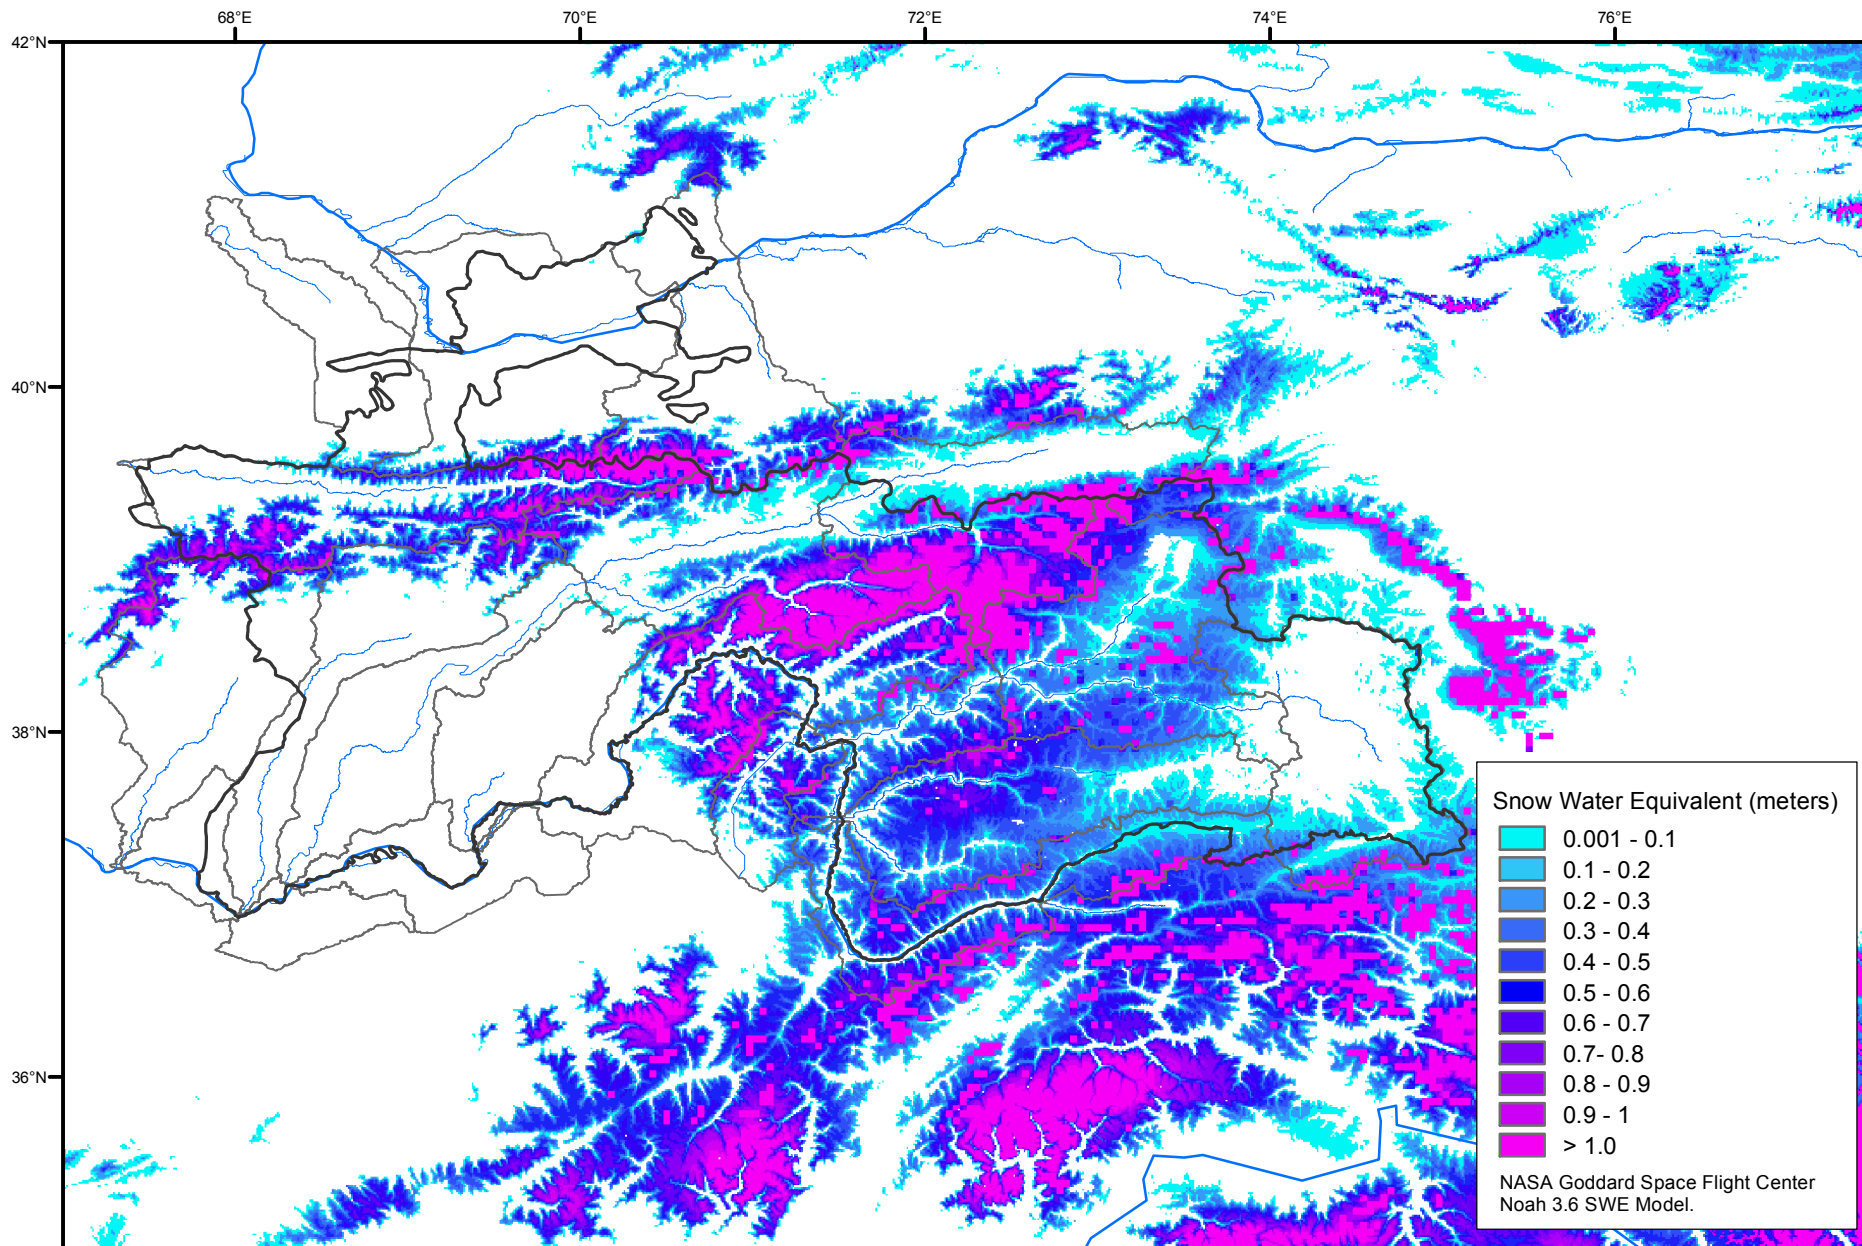

Snow Water Equivalent by Basin

May 21, 2014

Map created by USGS/EROS