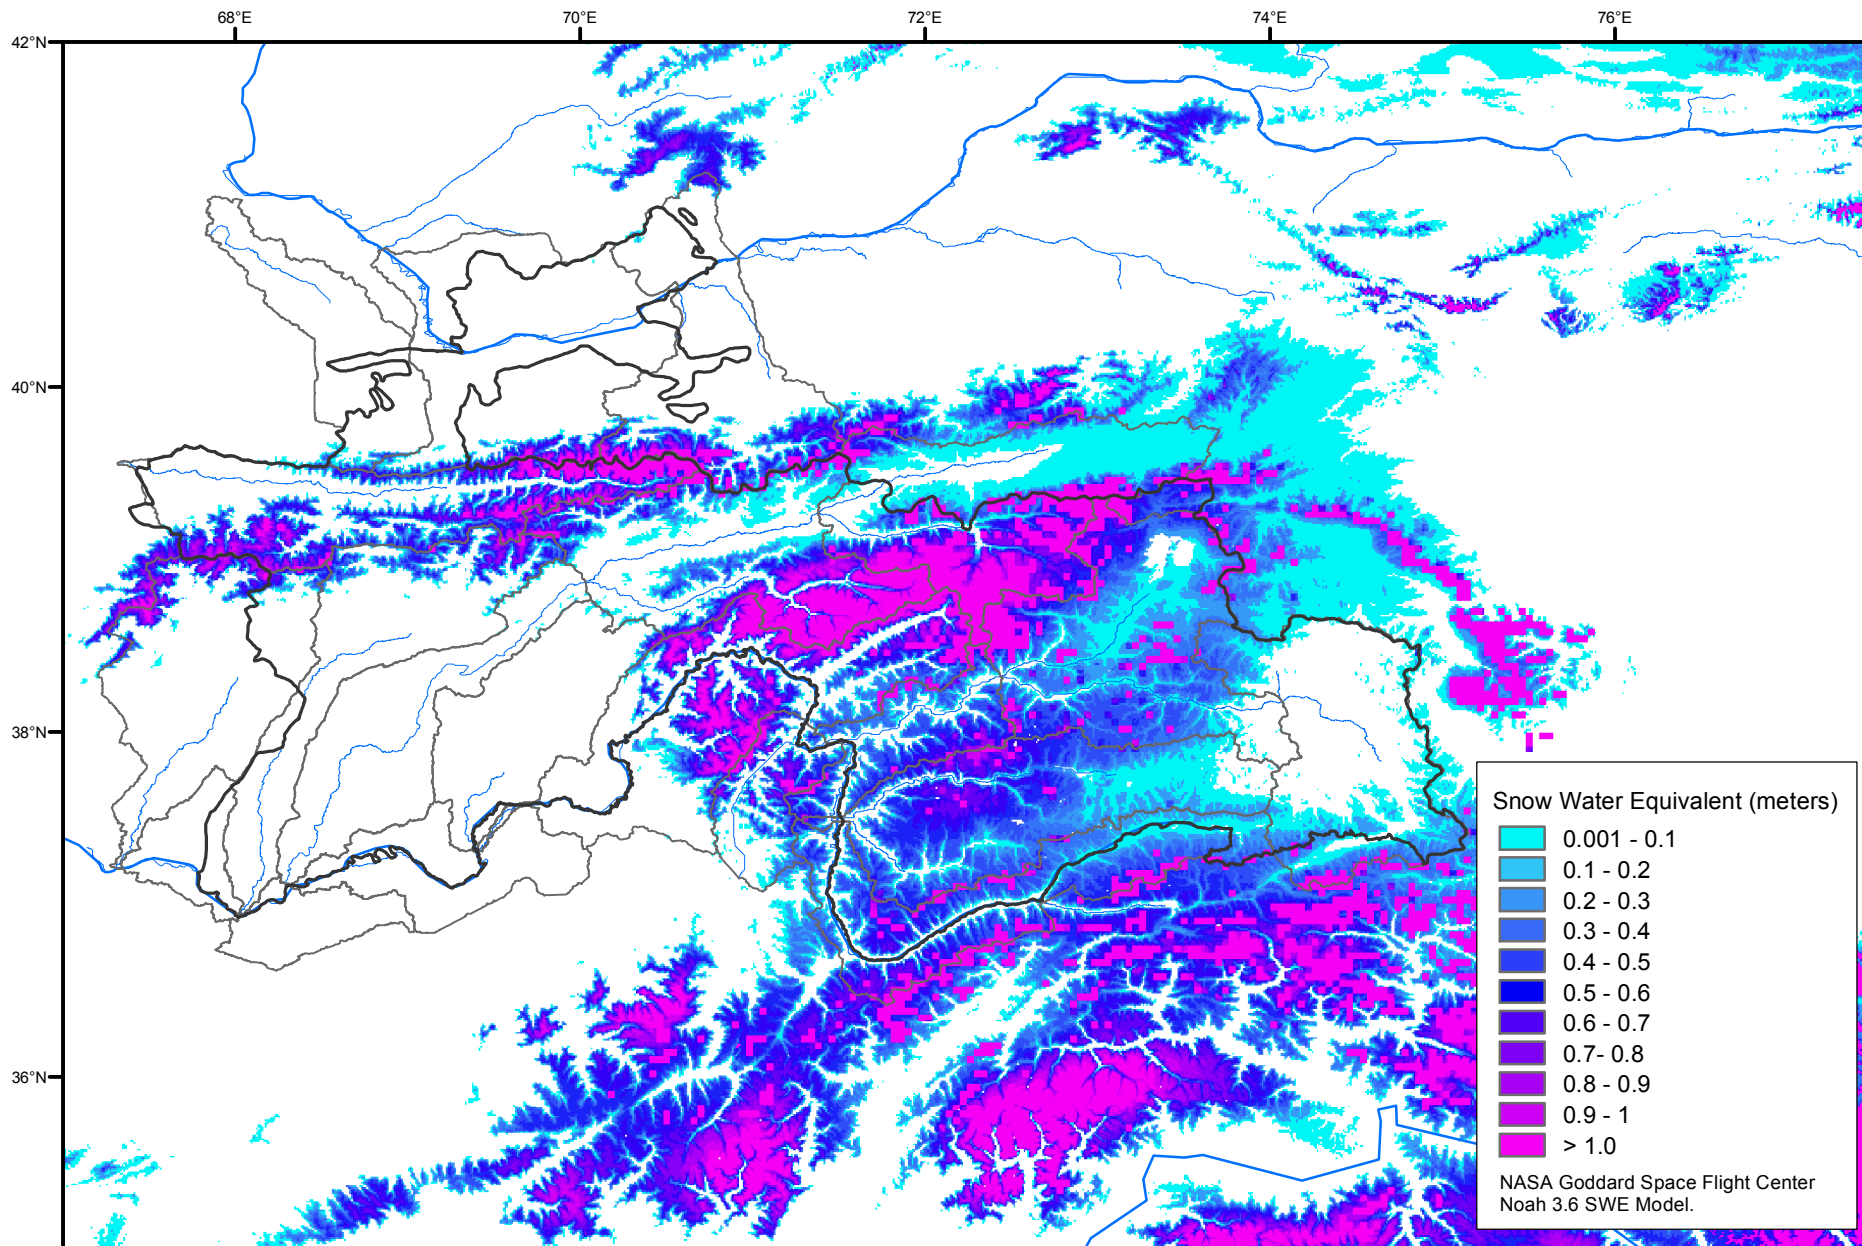

Snow Water Equivalent by Basin

May 22, 2014

Map created by USGS/EROS