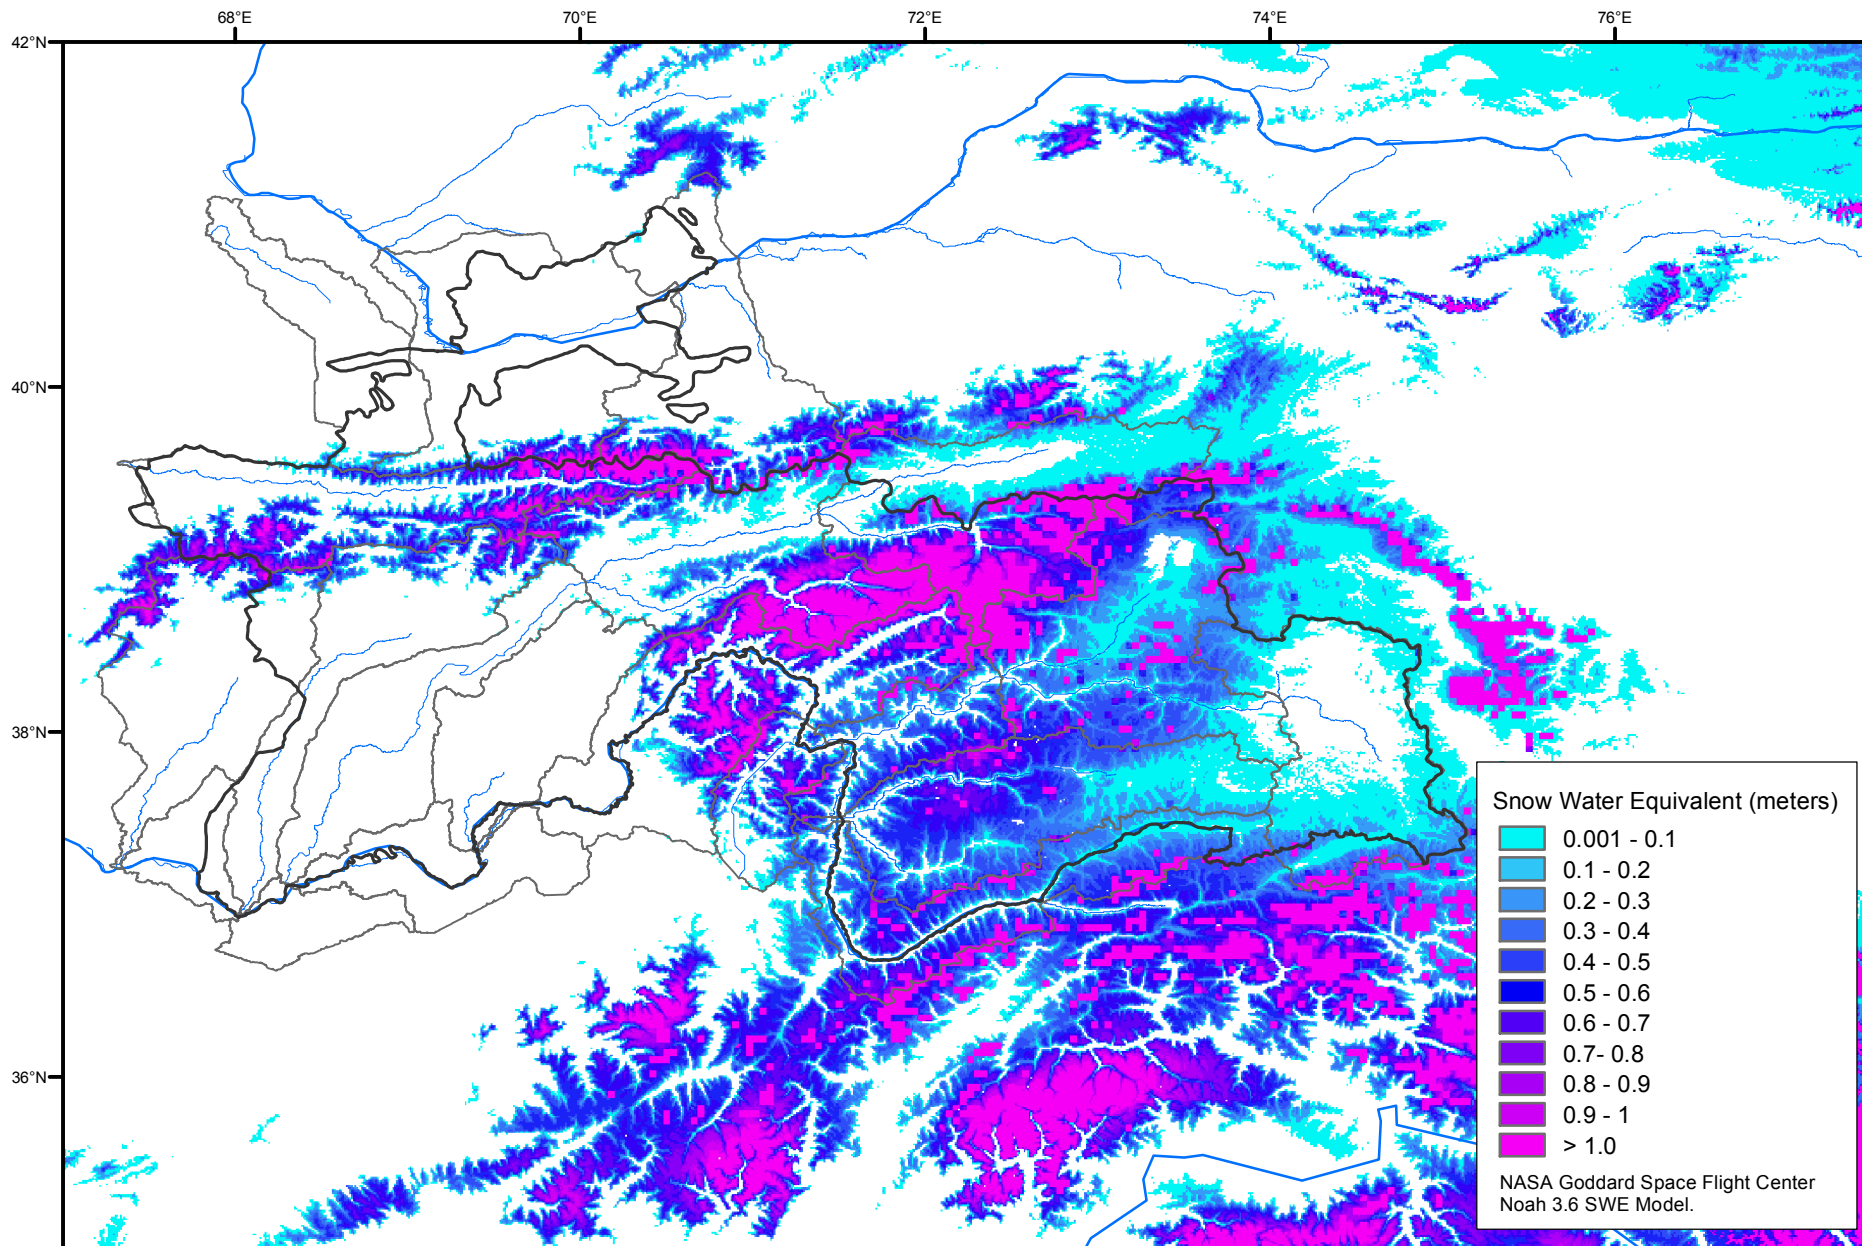

# Snow Water Equivalent by Basin

May 23, 2014

Map created by USGS/EROS