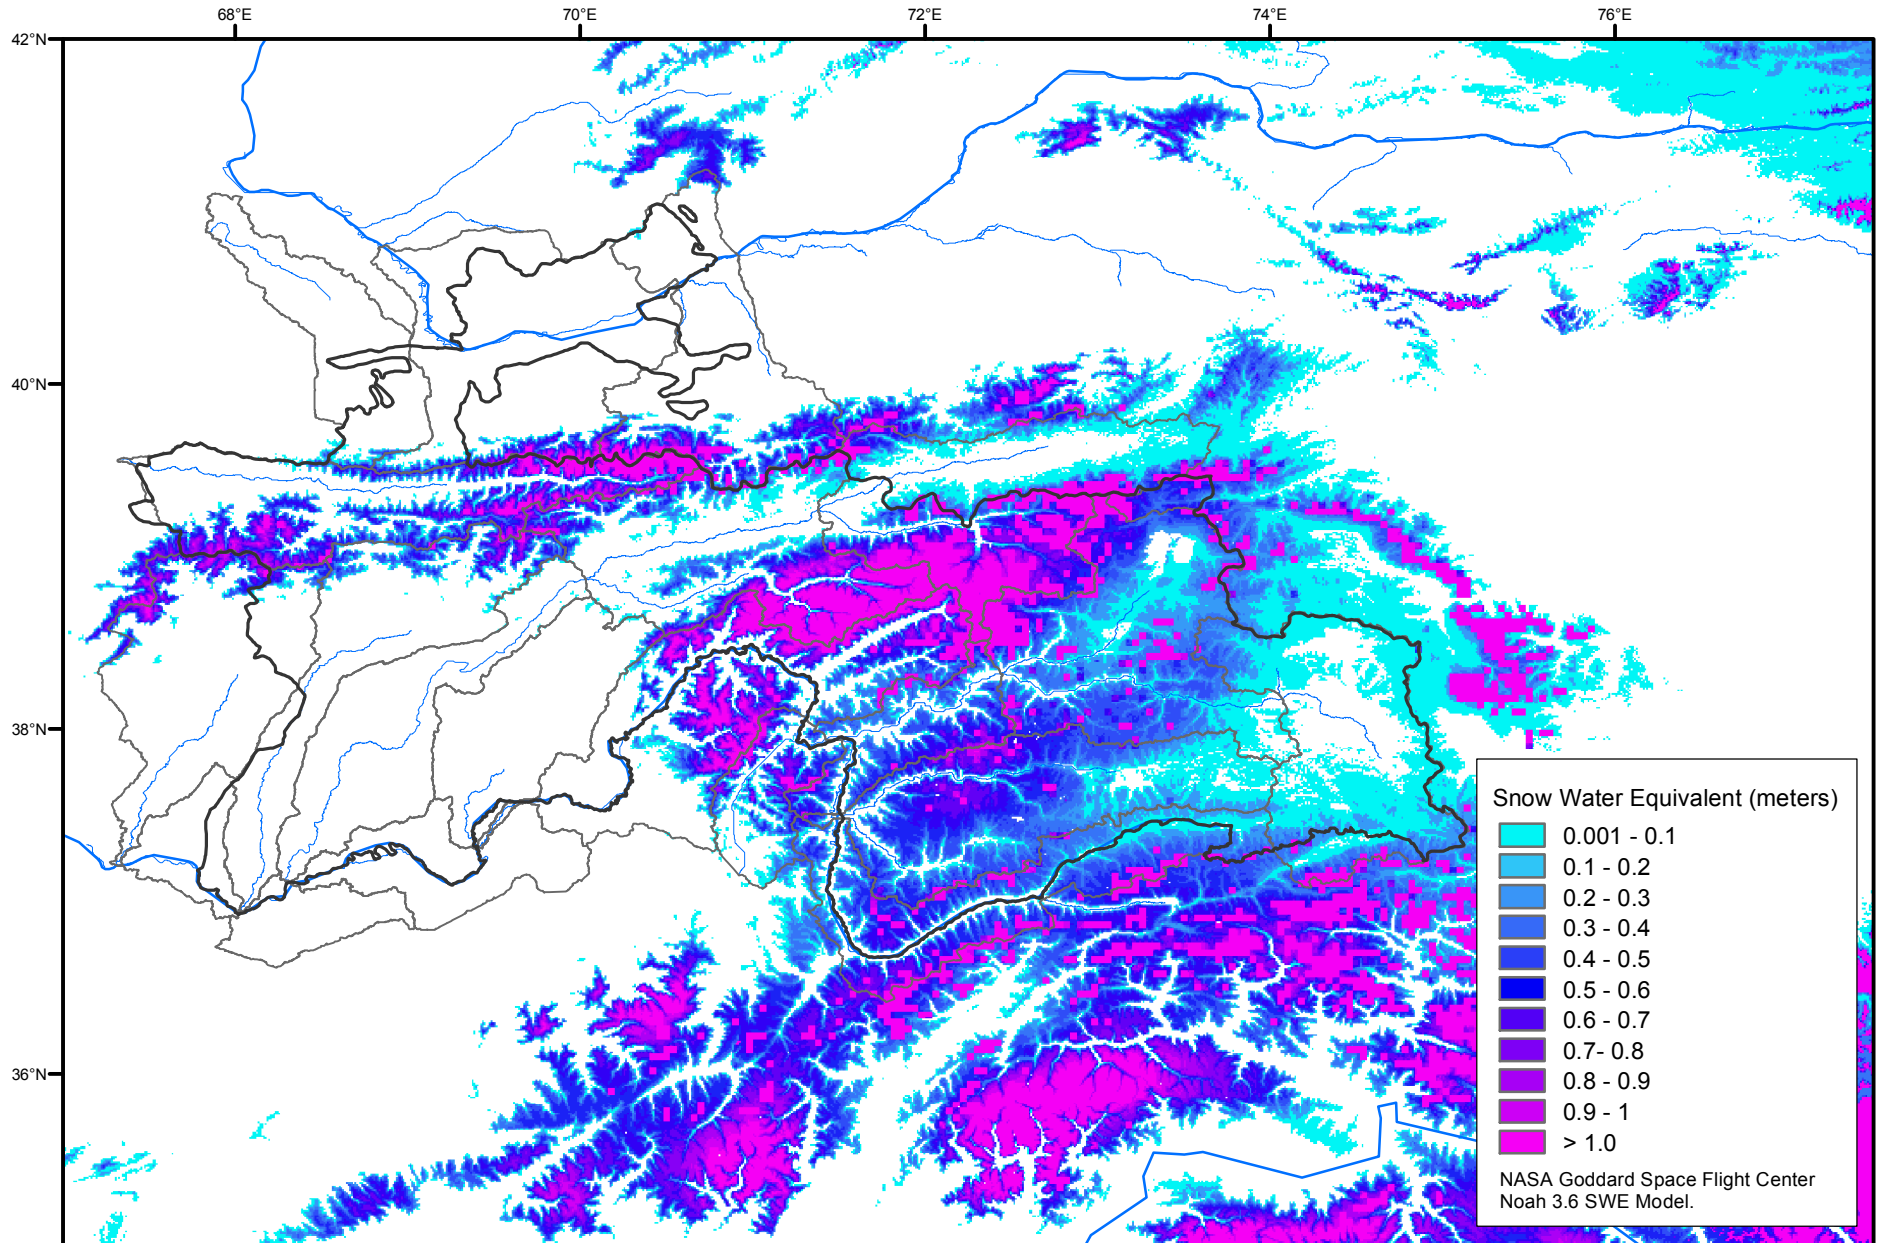

# Snow Water Equivalent by Basin

May 24, 2014

Map created by USGS/EROS