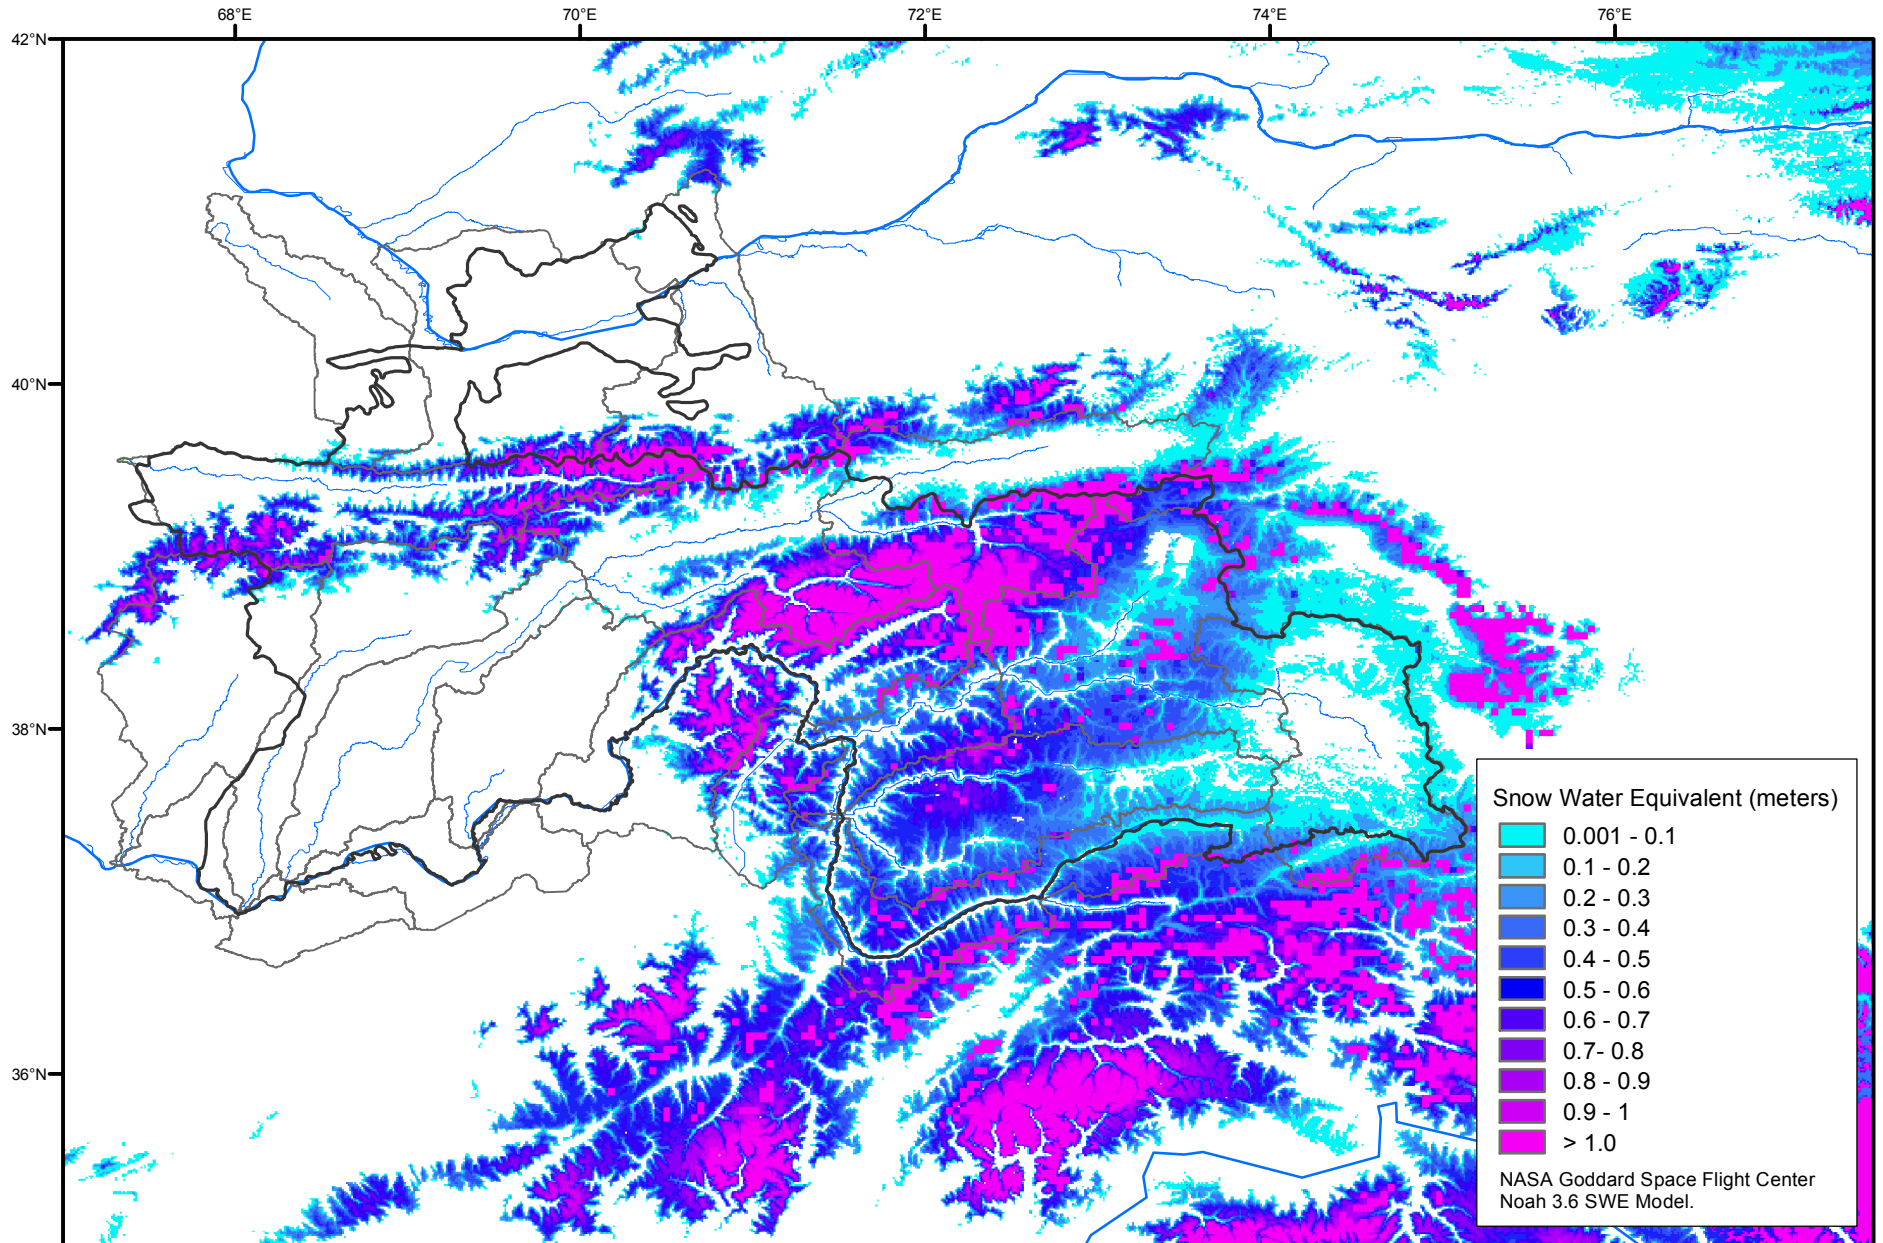

Snow Water Equivalent by Basin

May 25, 2014

Map created by USGS/EROS