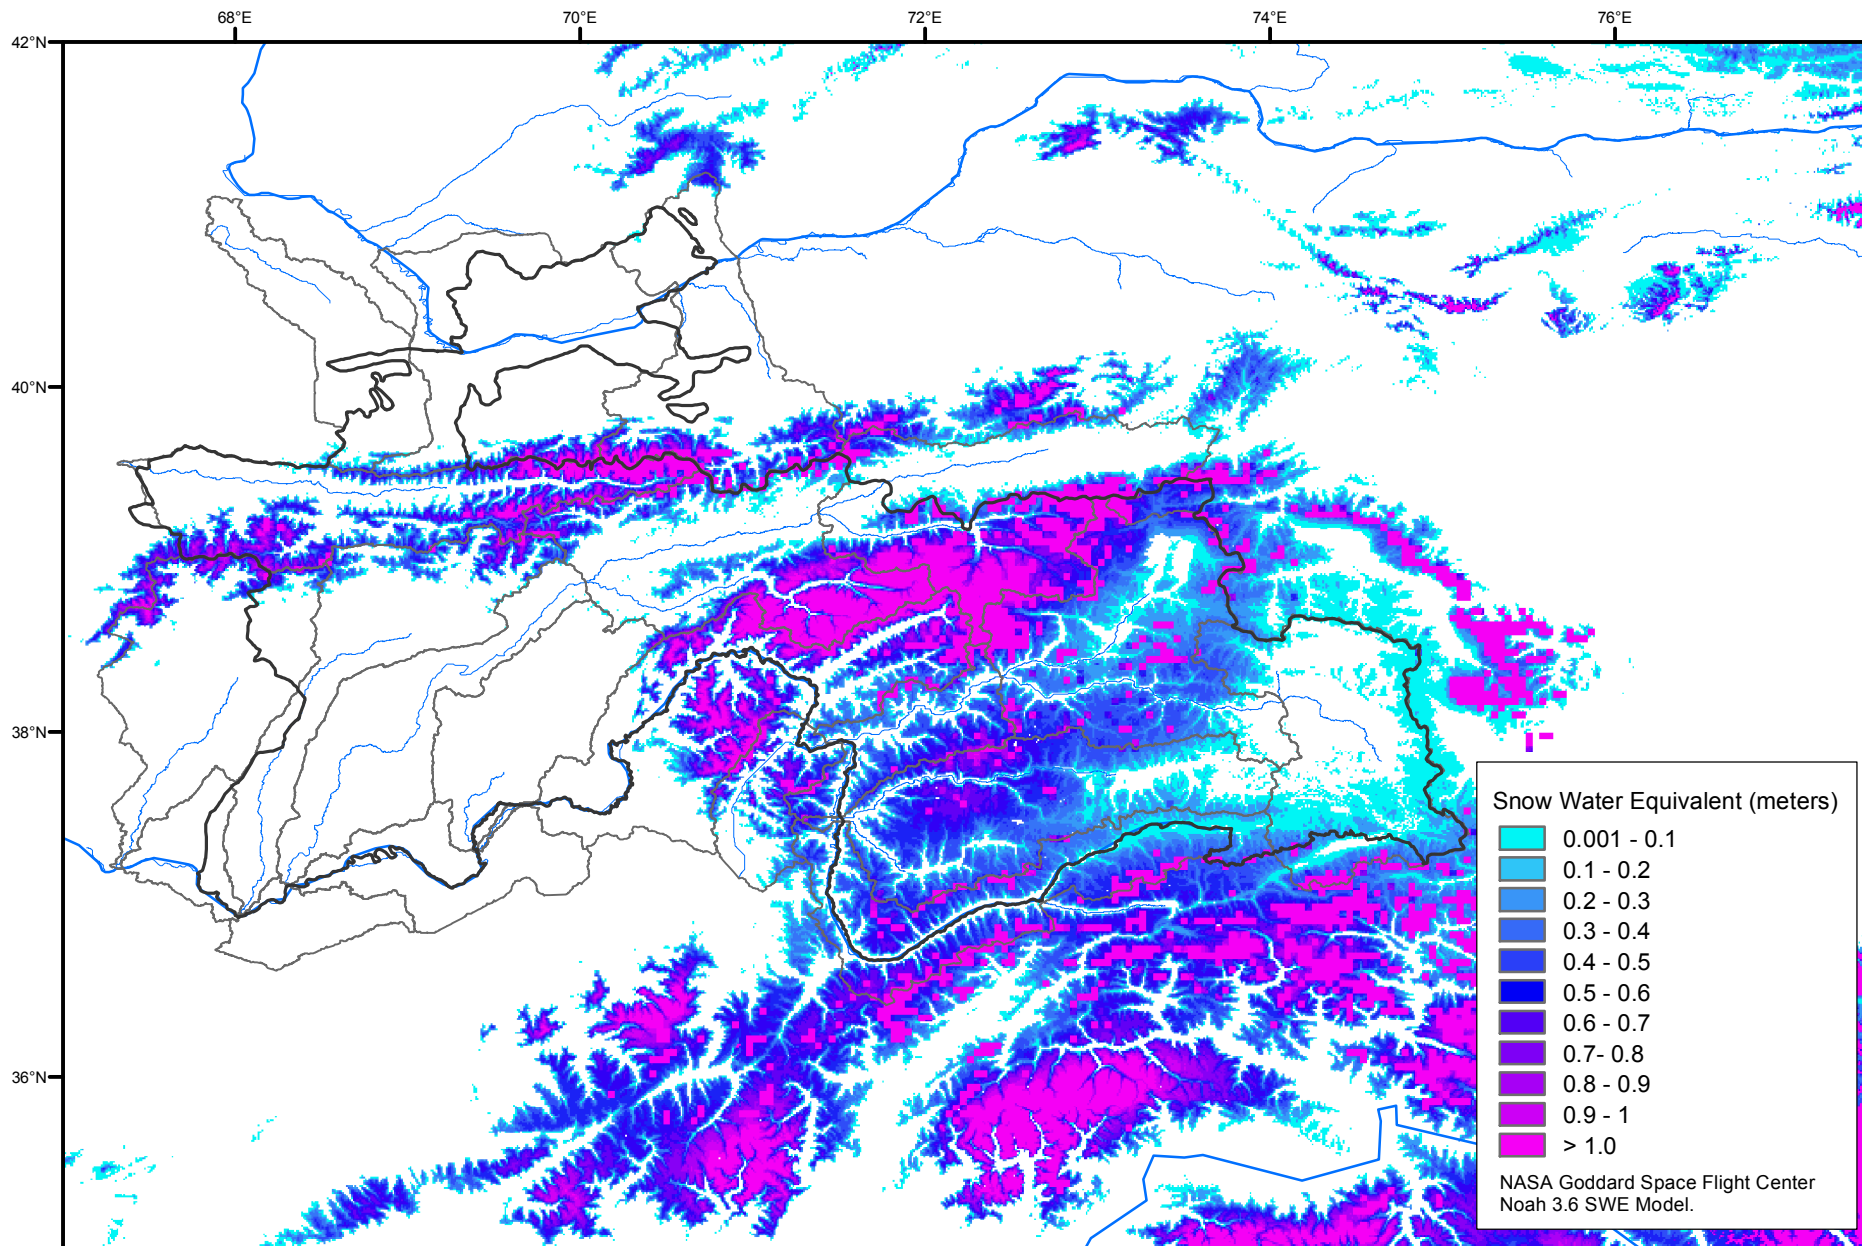

# Snow Water Equivalent by Basin

May 27, 2014

Map created by USGS/EROS