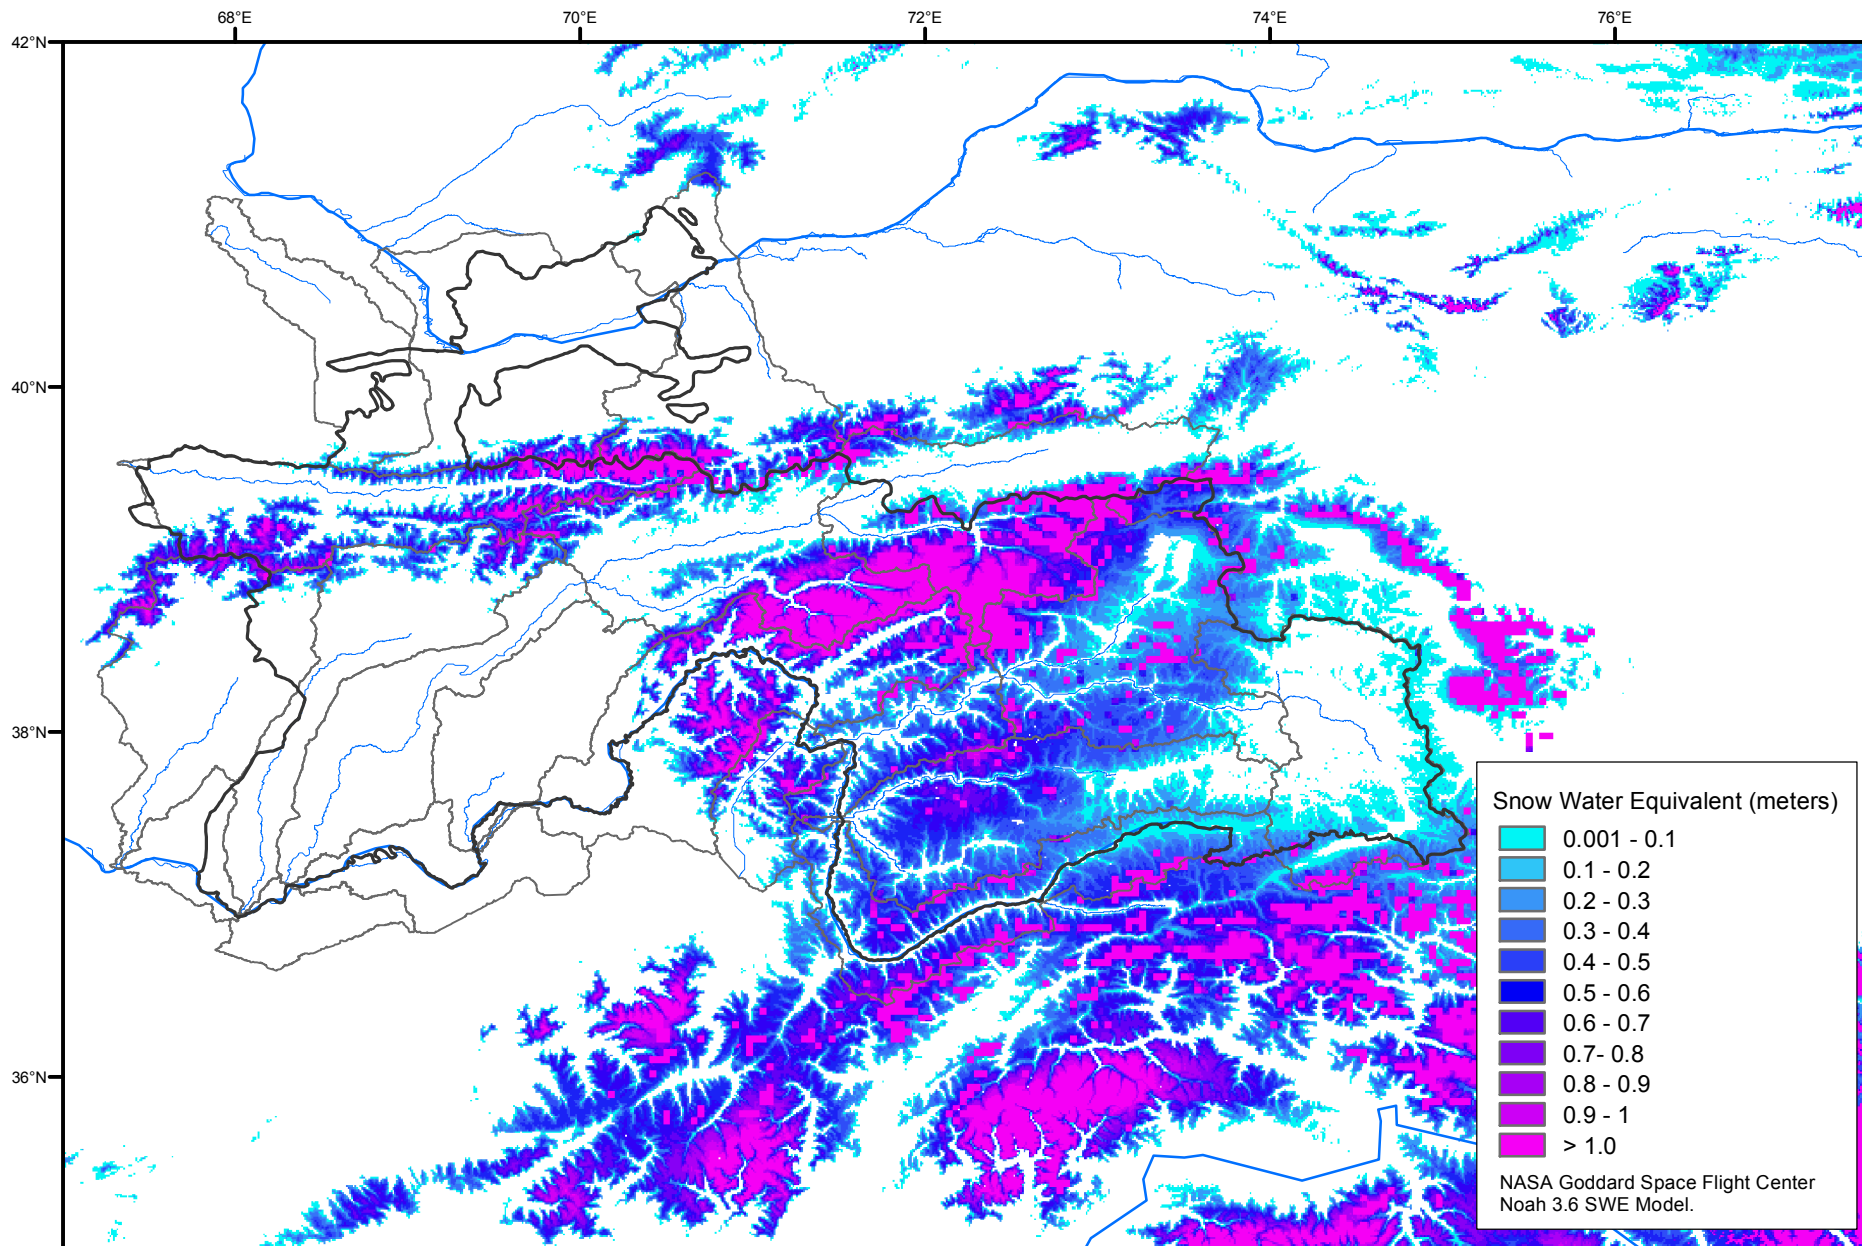

# Snow Water Equivalent by Basin

May 28, 2014

Map created by USGS/EROS