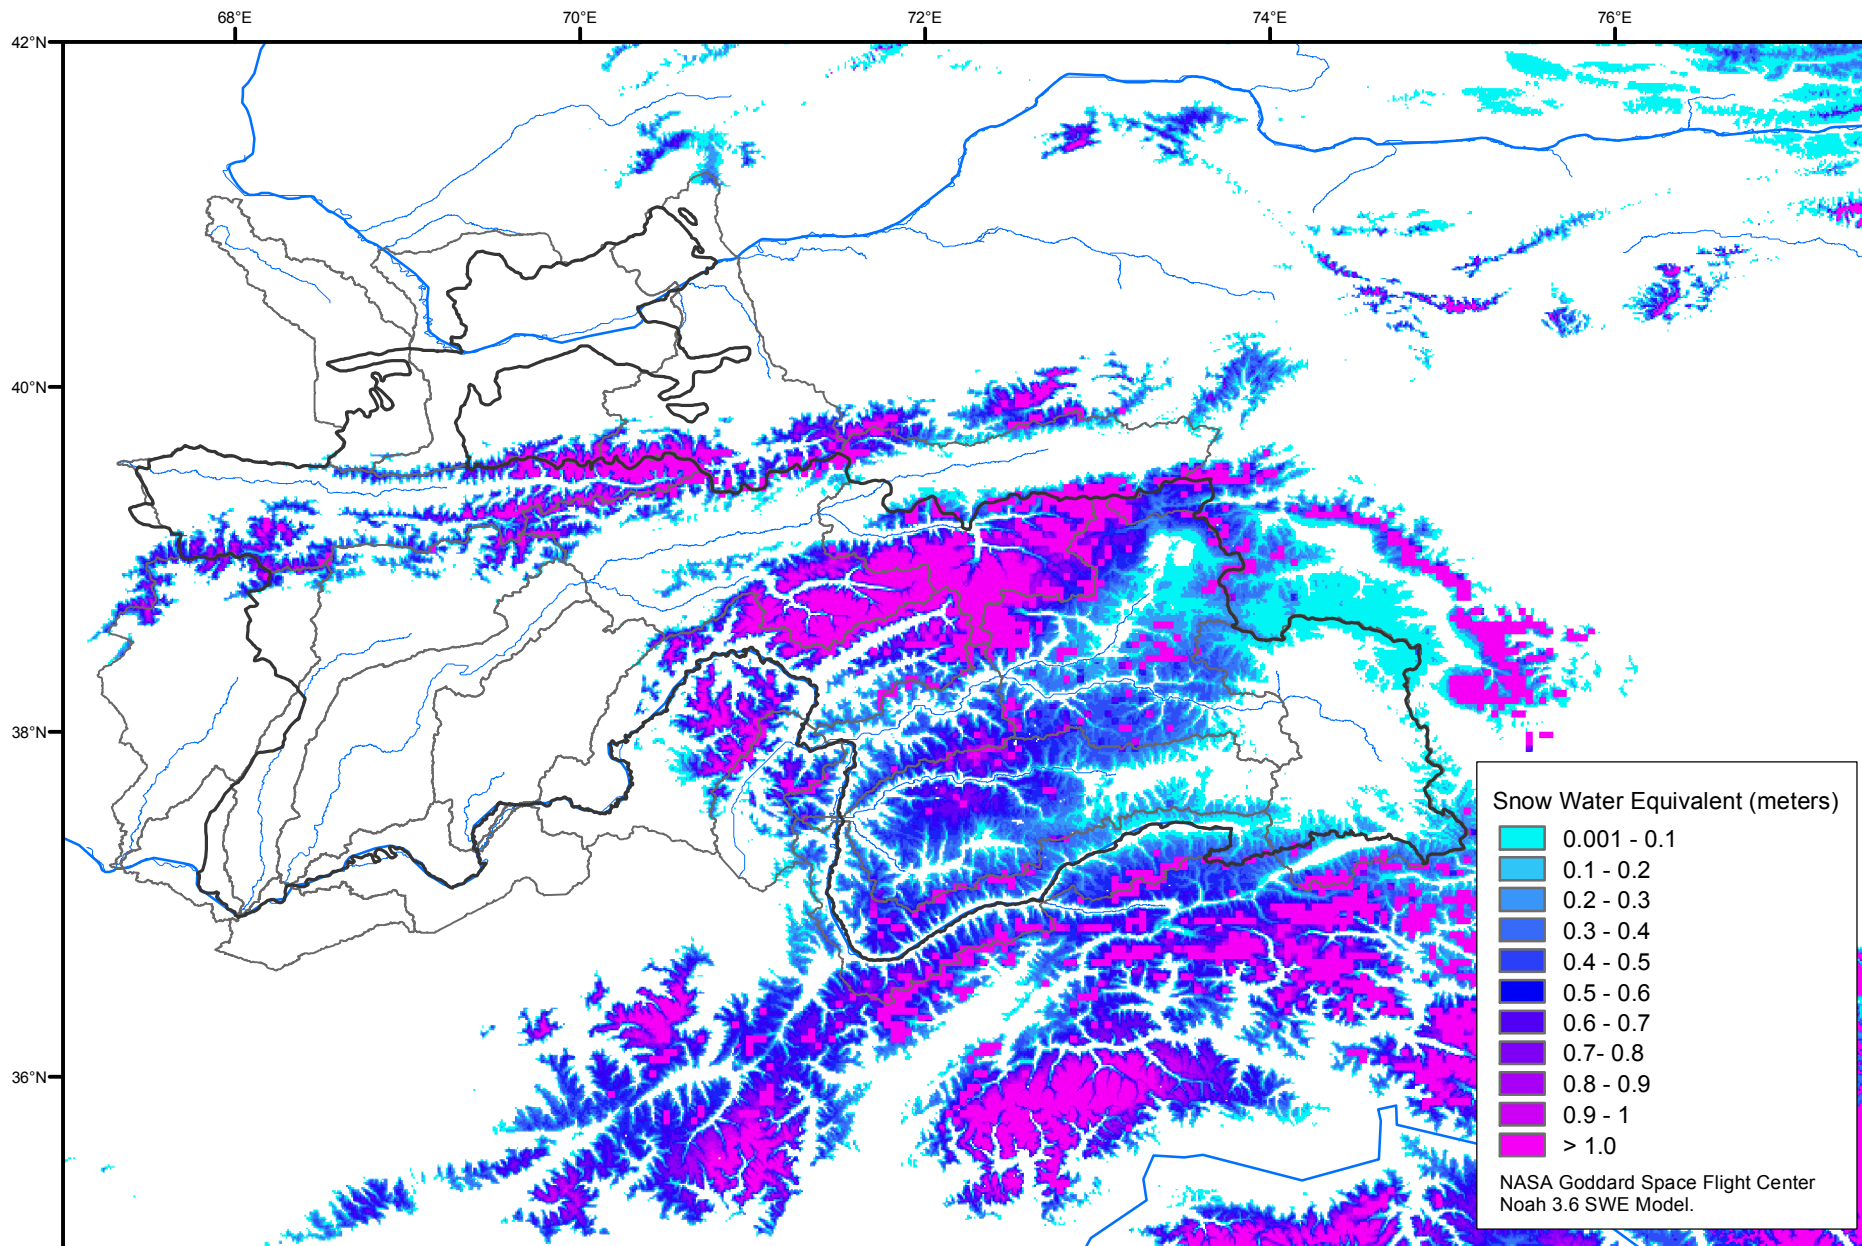

Snow Water Equivalent by Basin

June 10, 2014

Map created by USGS/EROS