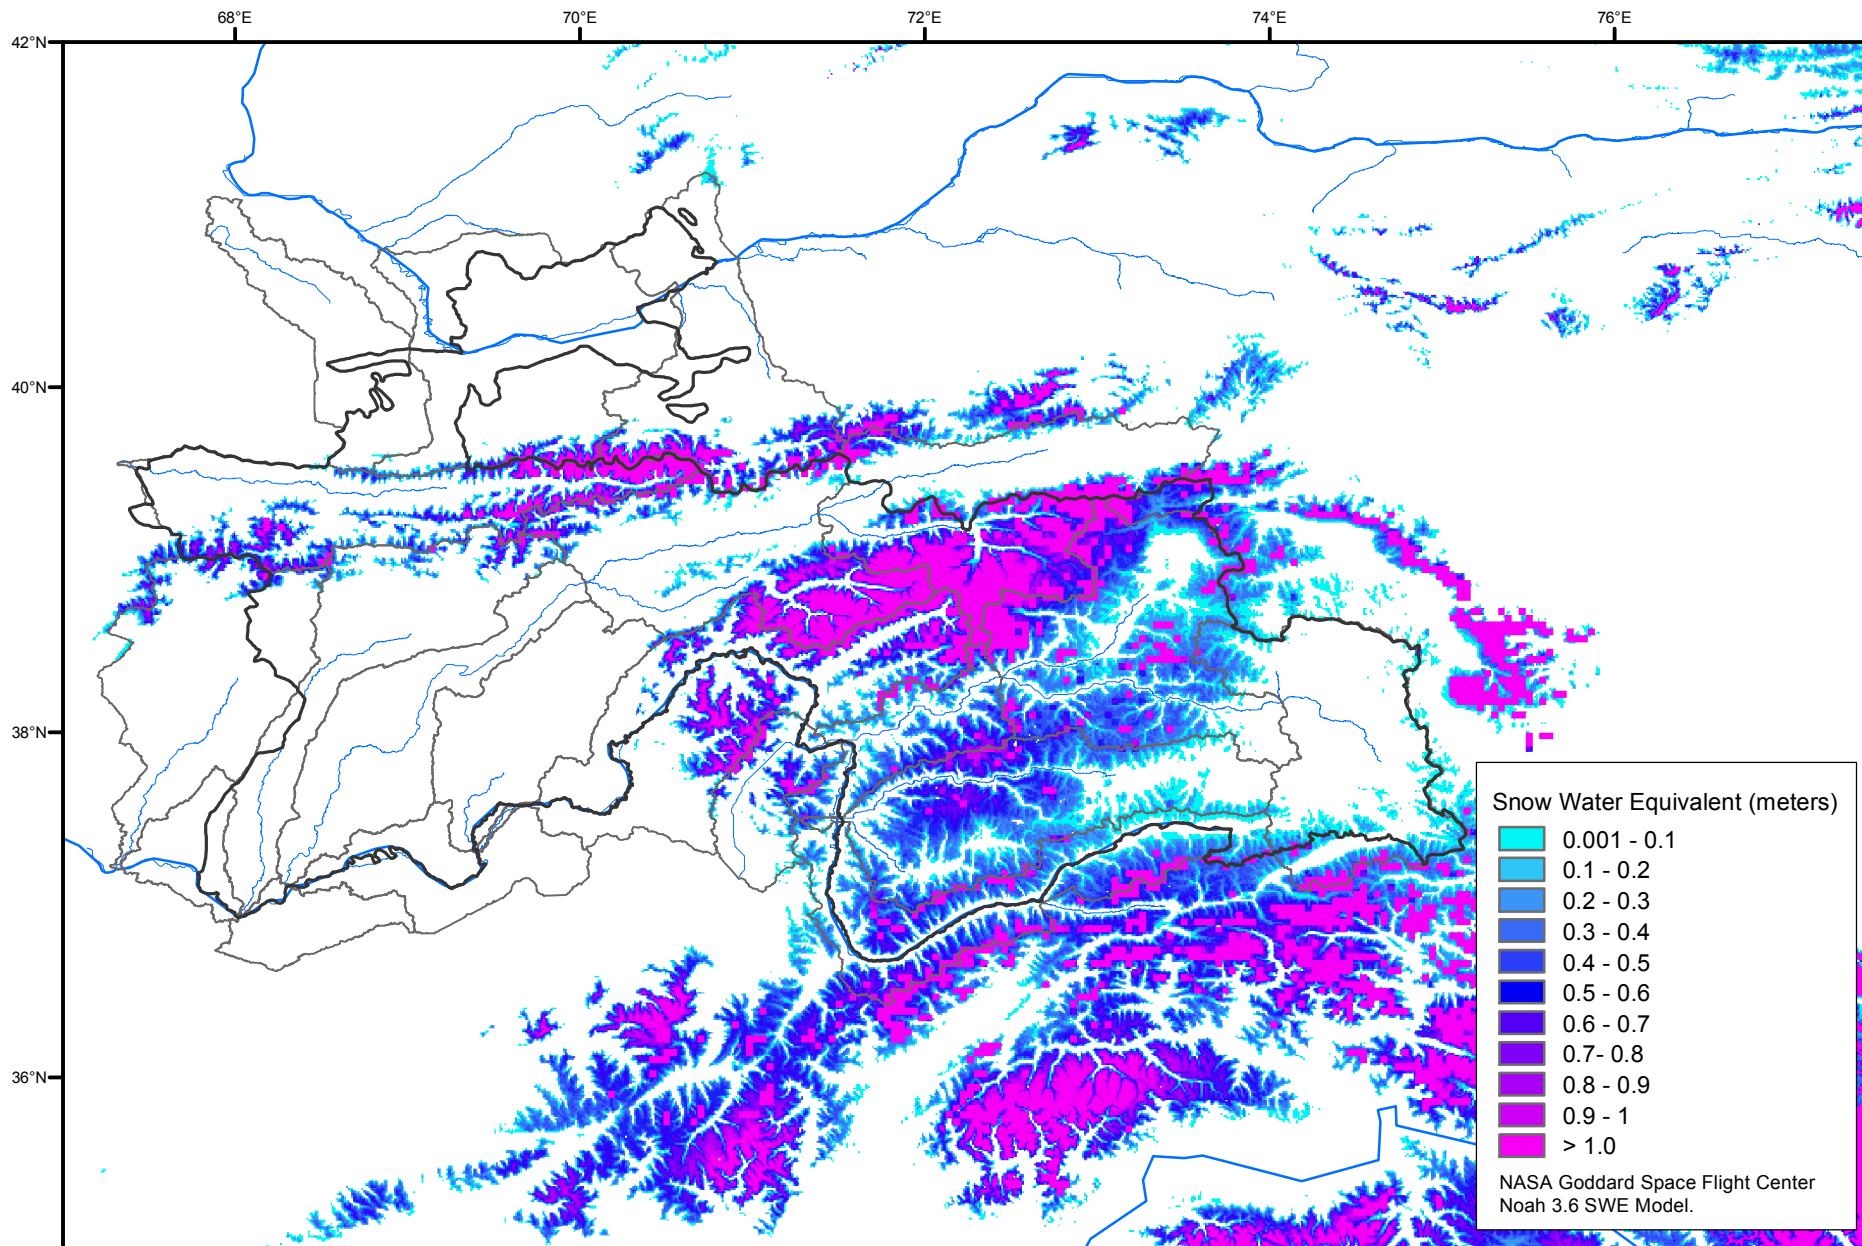

Snow Water Equivalent by Basin

June 17, 2014

Map created by USGS/EROS