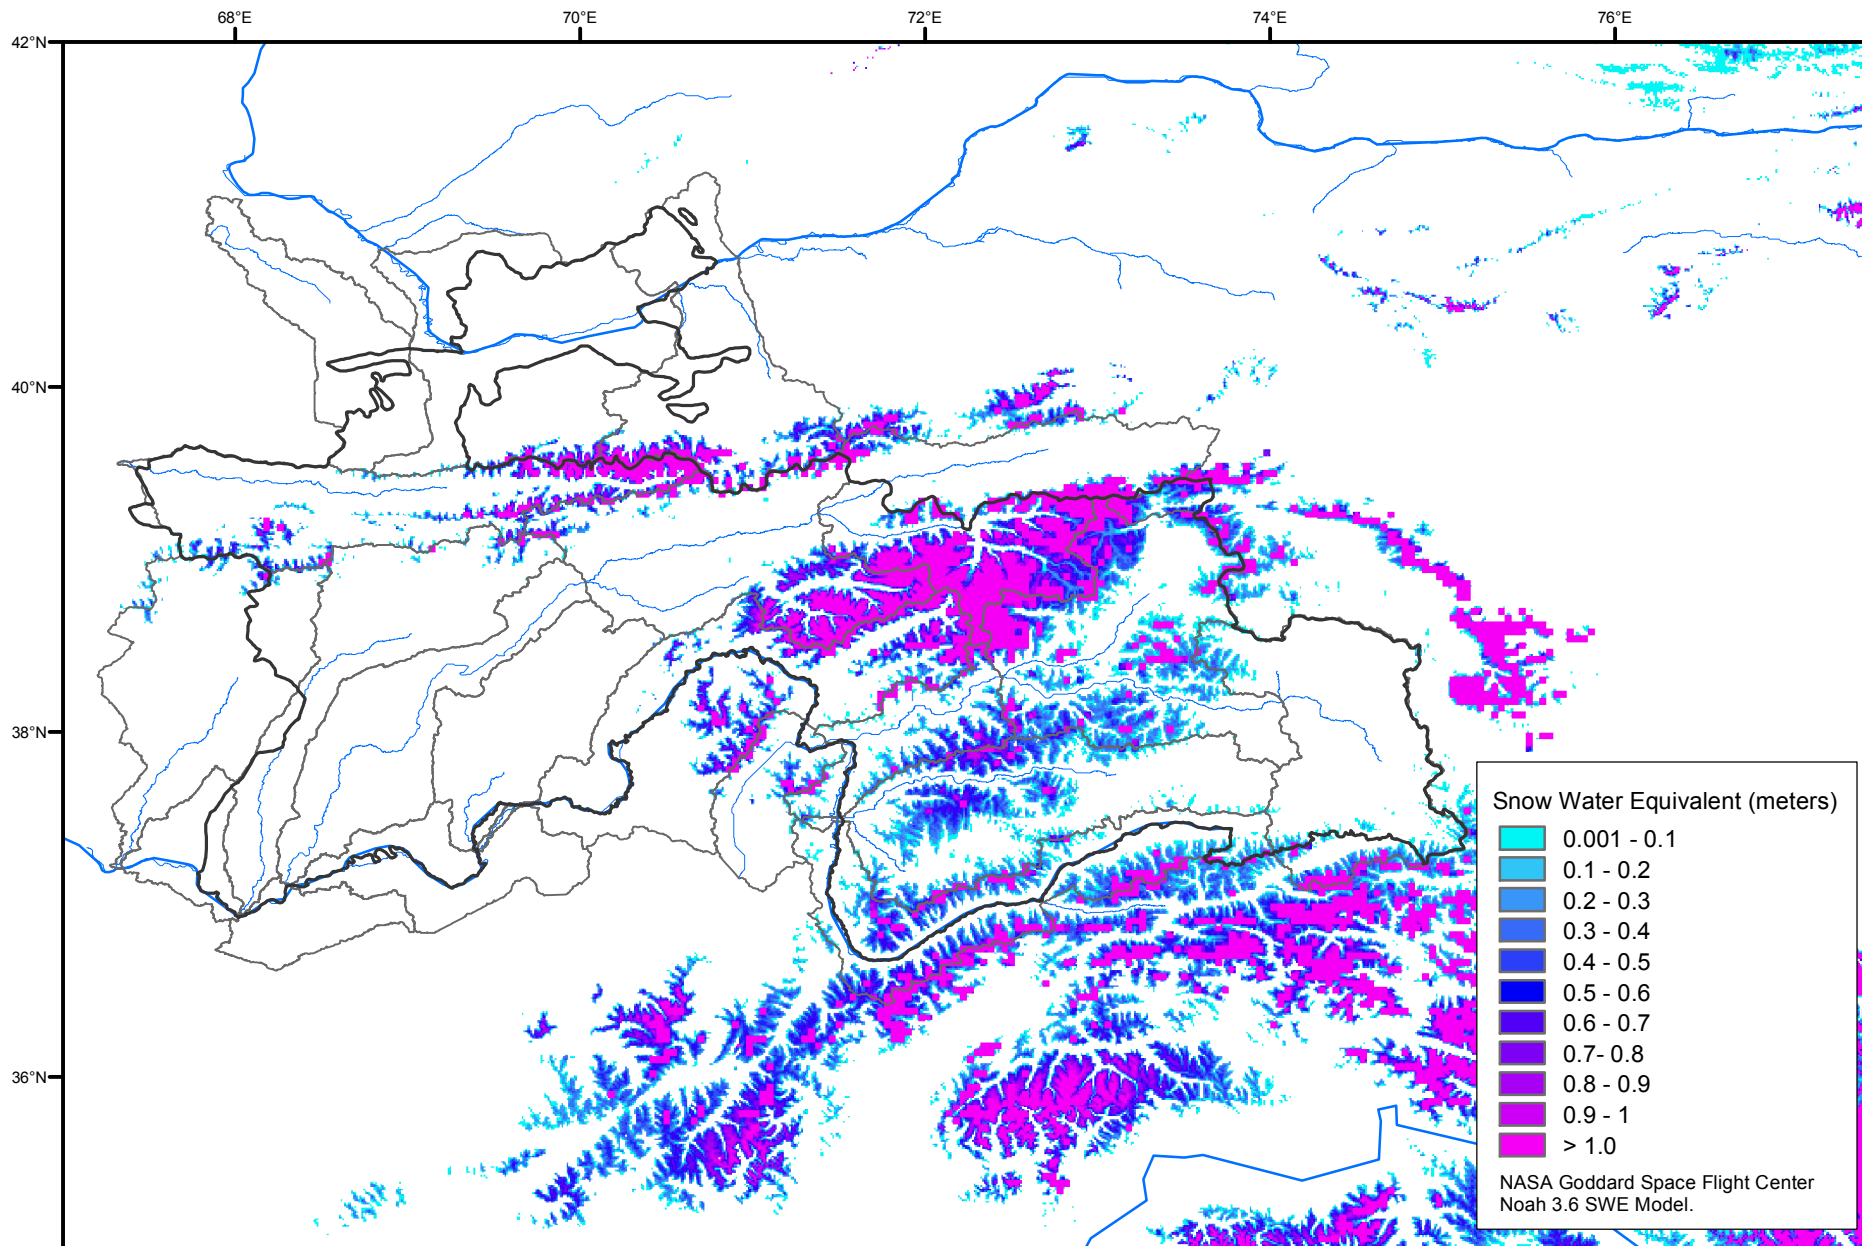

# Snow Water Equivalent by Basin

July 10, 2014

Map created by USGS/EROS