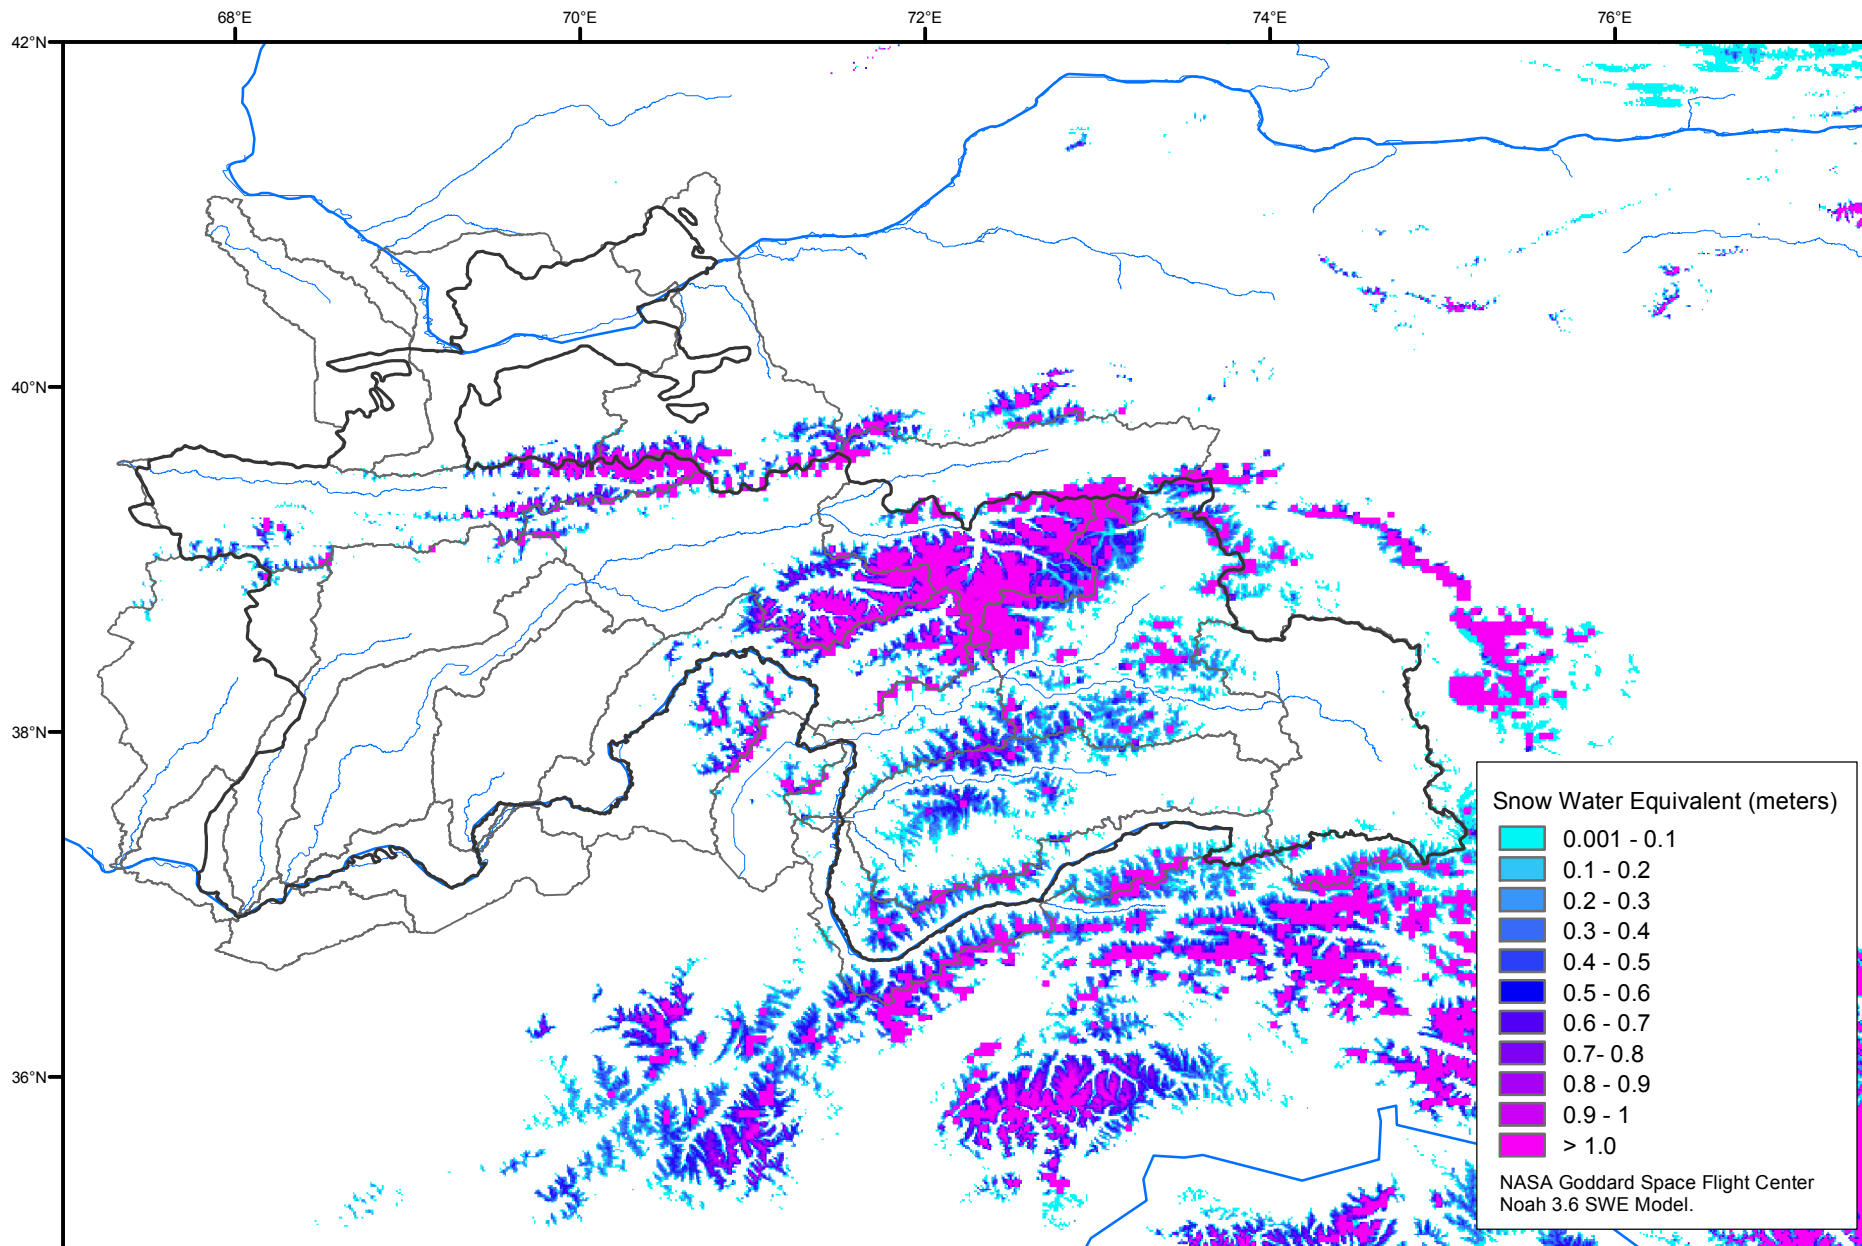

Snow Water Equivalent by Basin

July 18, 2014

Map created by USGS/EROS