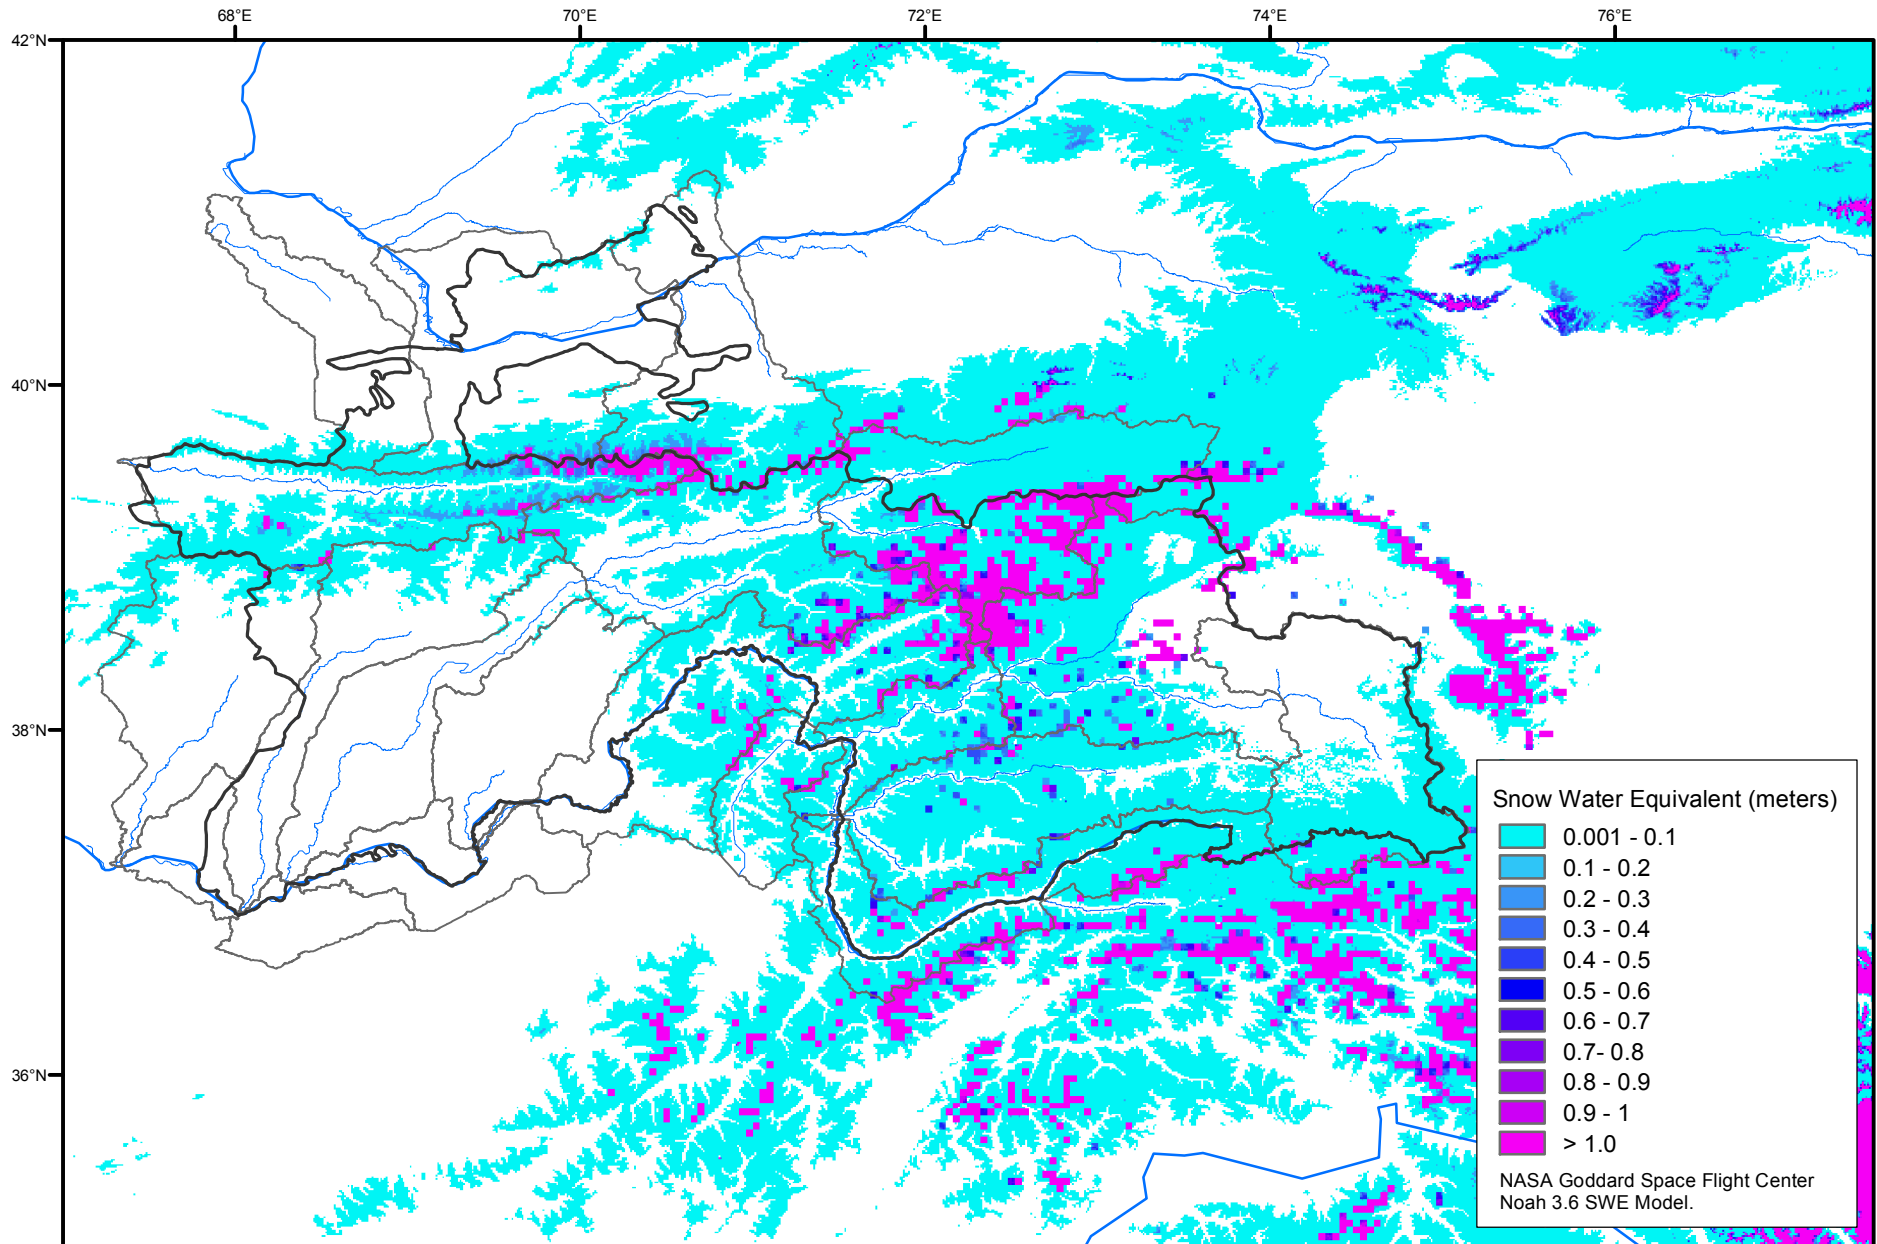

Snow Water Equivalent by Basin

October 09, 2014

Map created by USGS/EROS