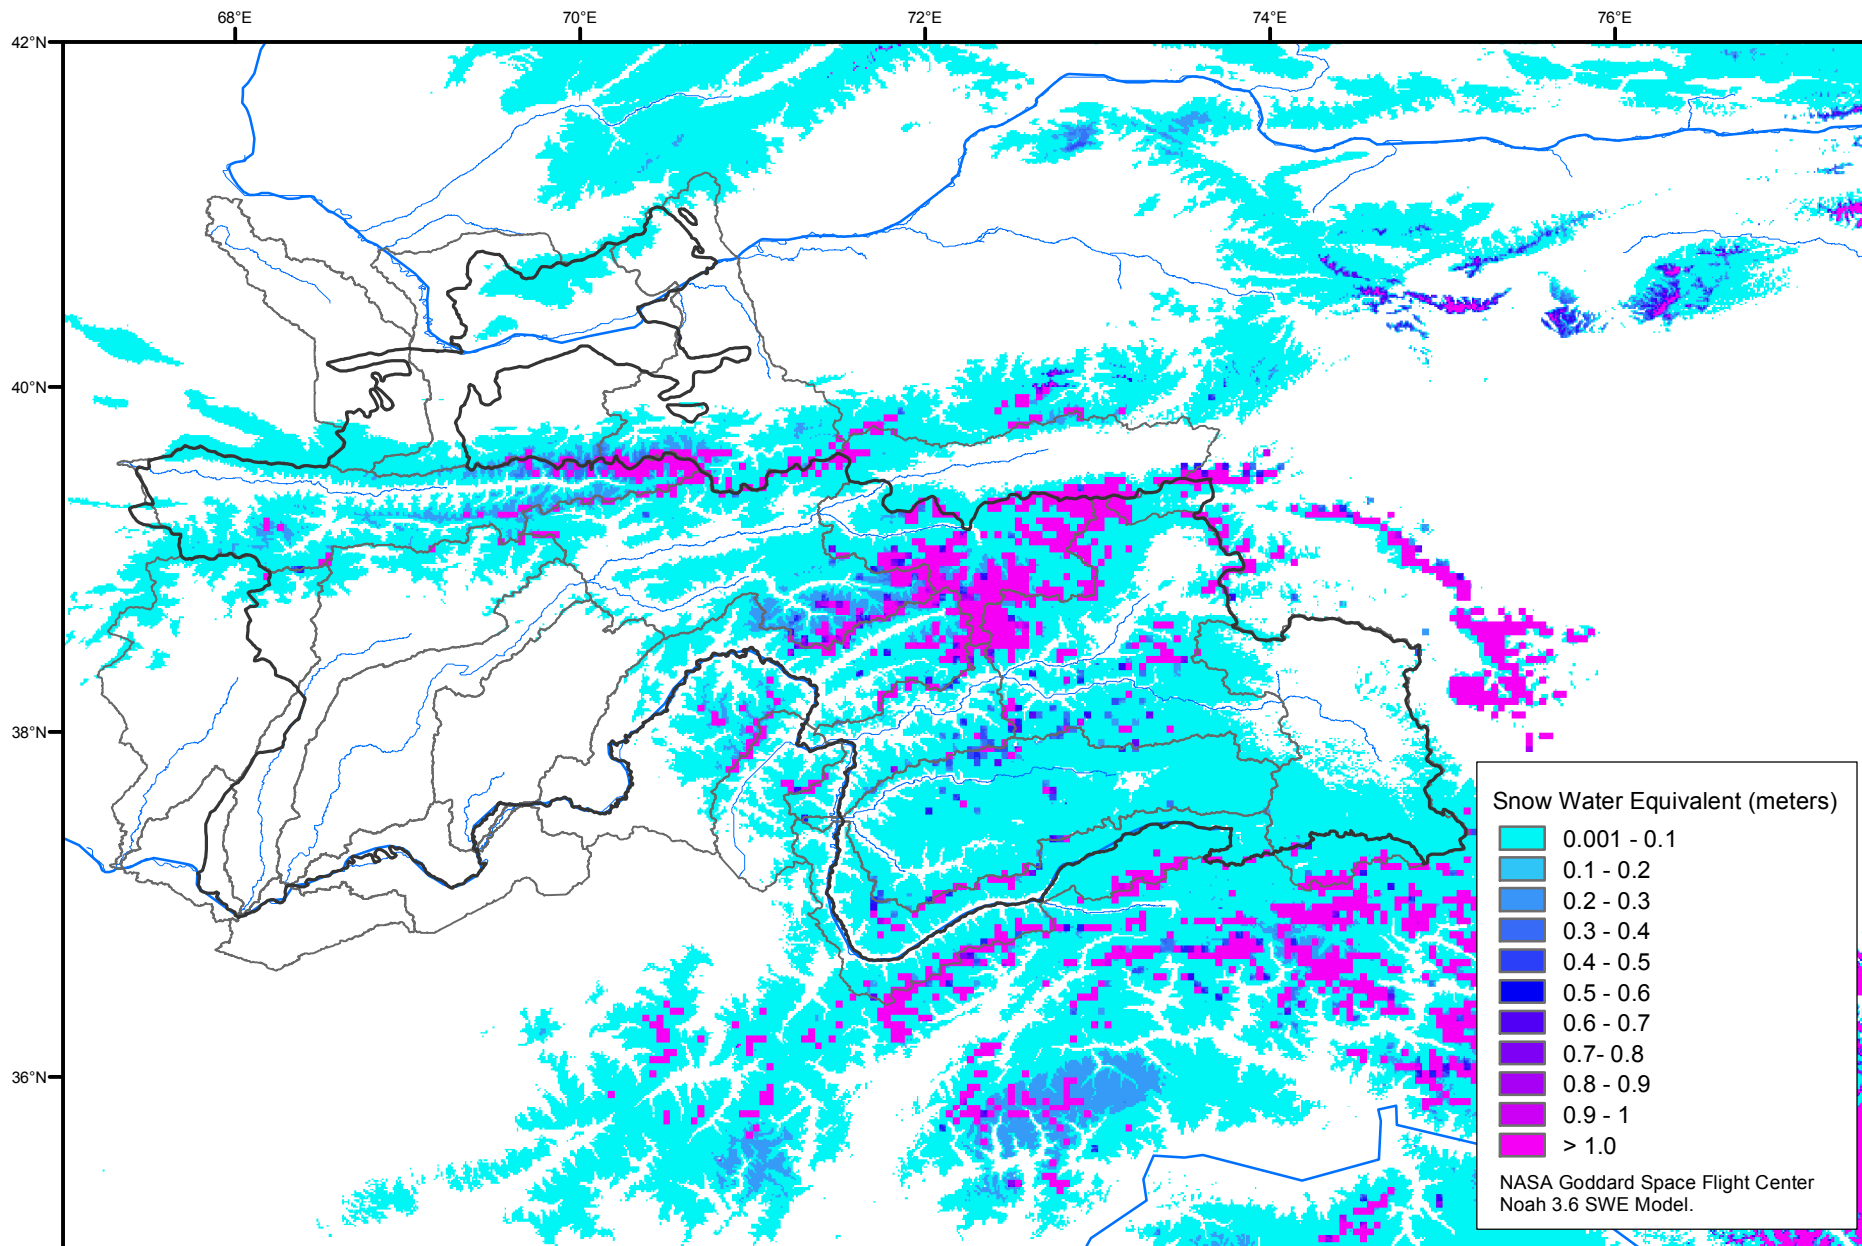

Snow Water Equivalent by Basin

October 27, 2014

Map created by USGS/EROS