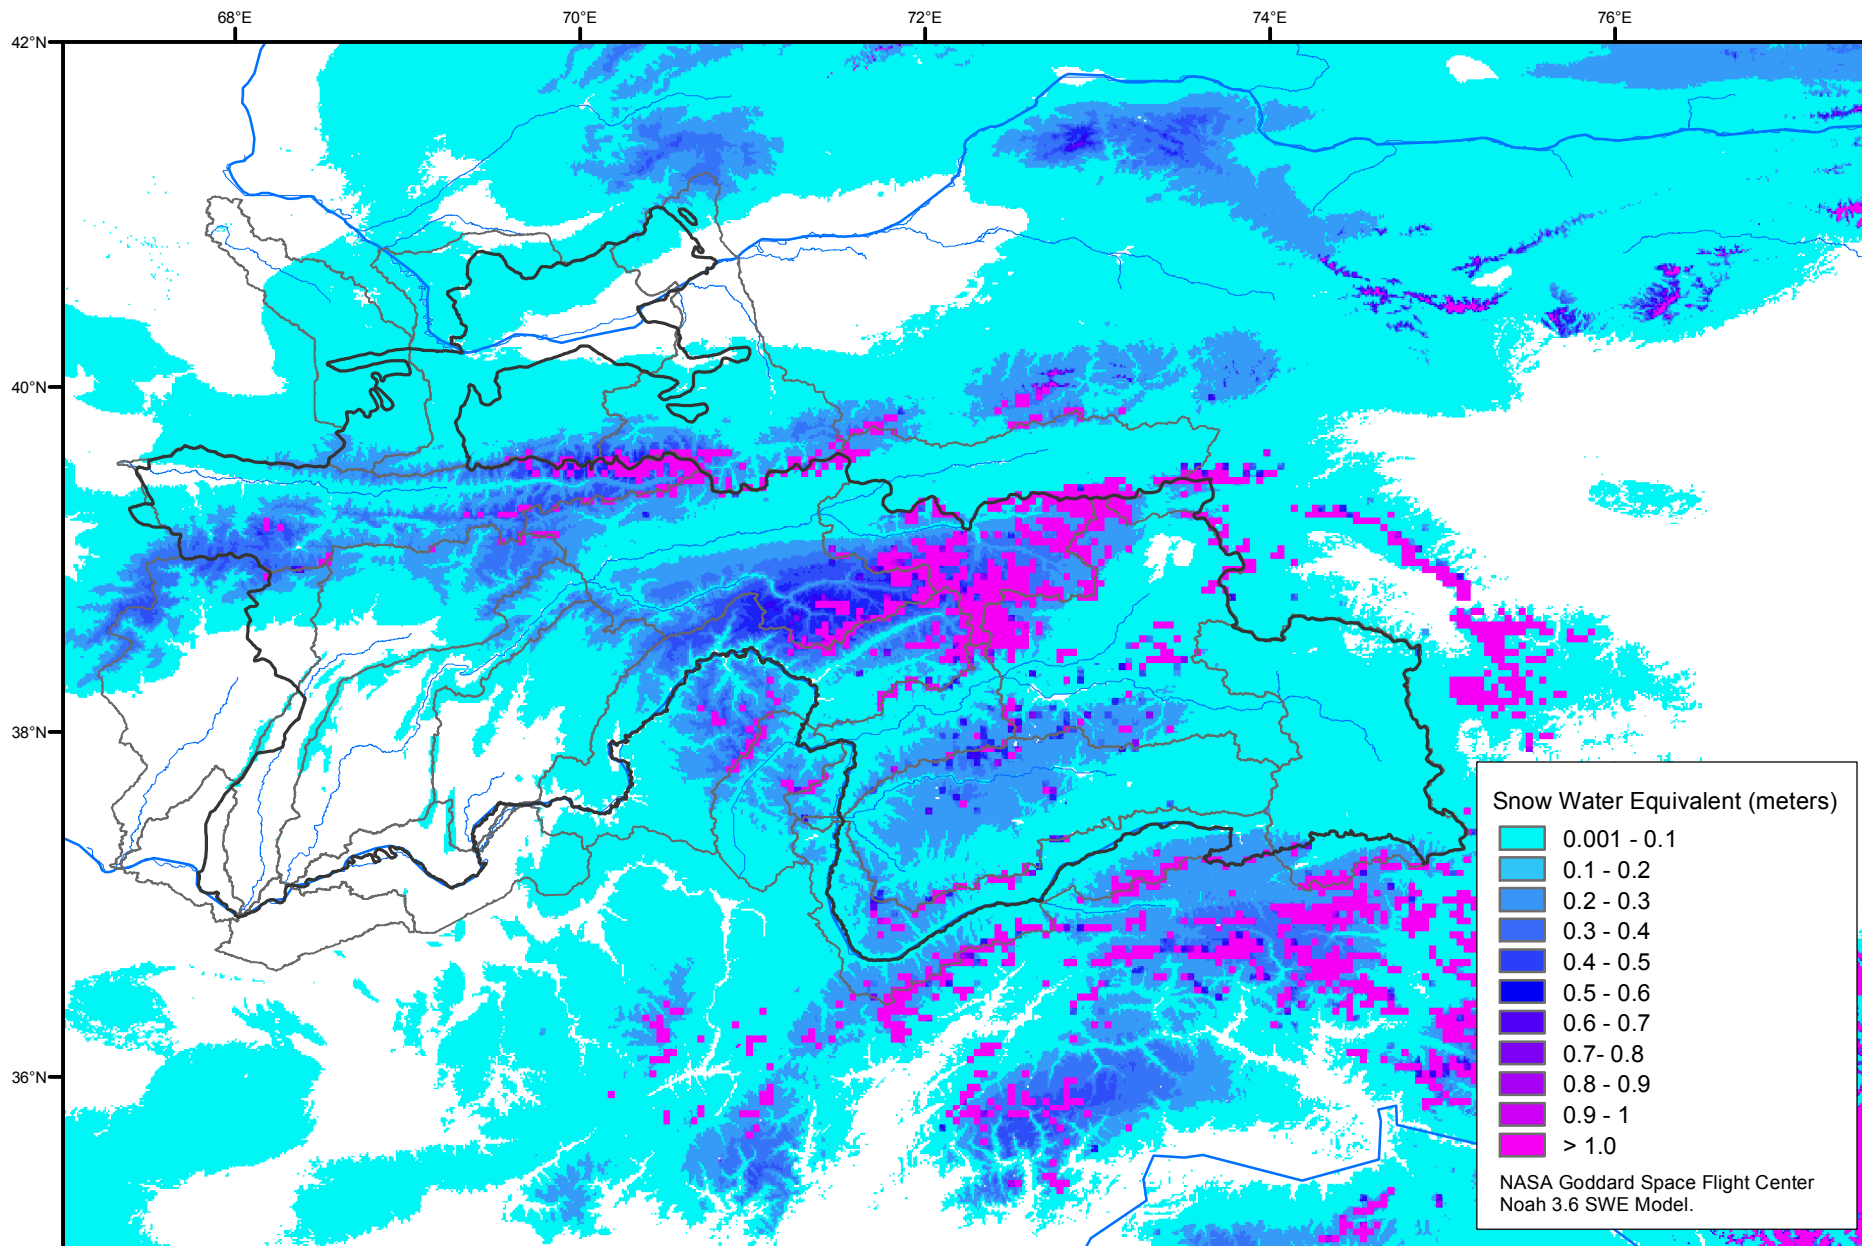

Snow Water Equivalent by Basin

December 12, 2014

Map created by USGS/EROS