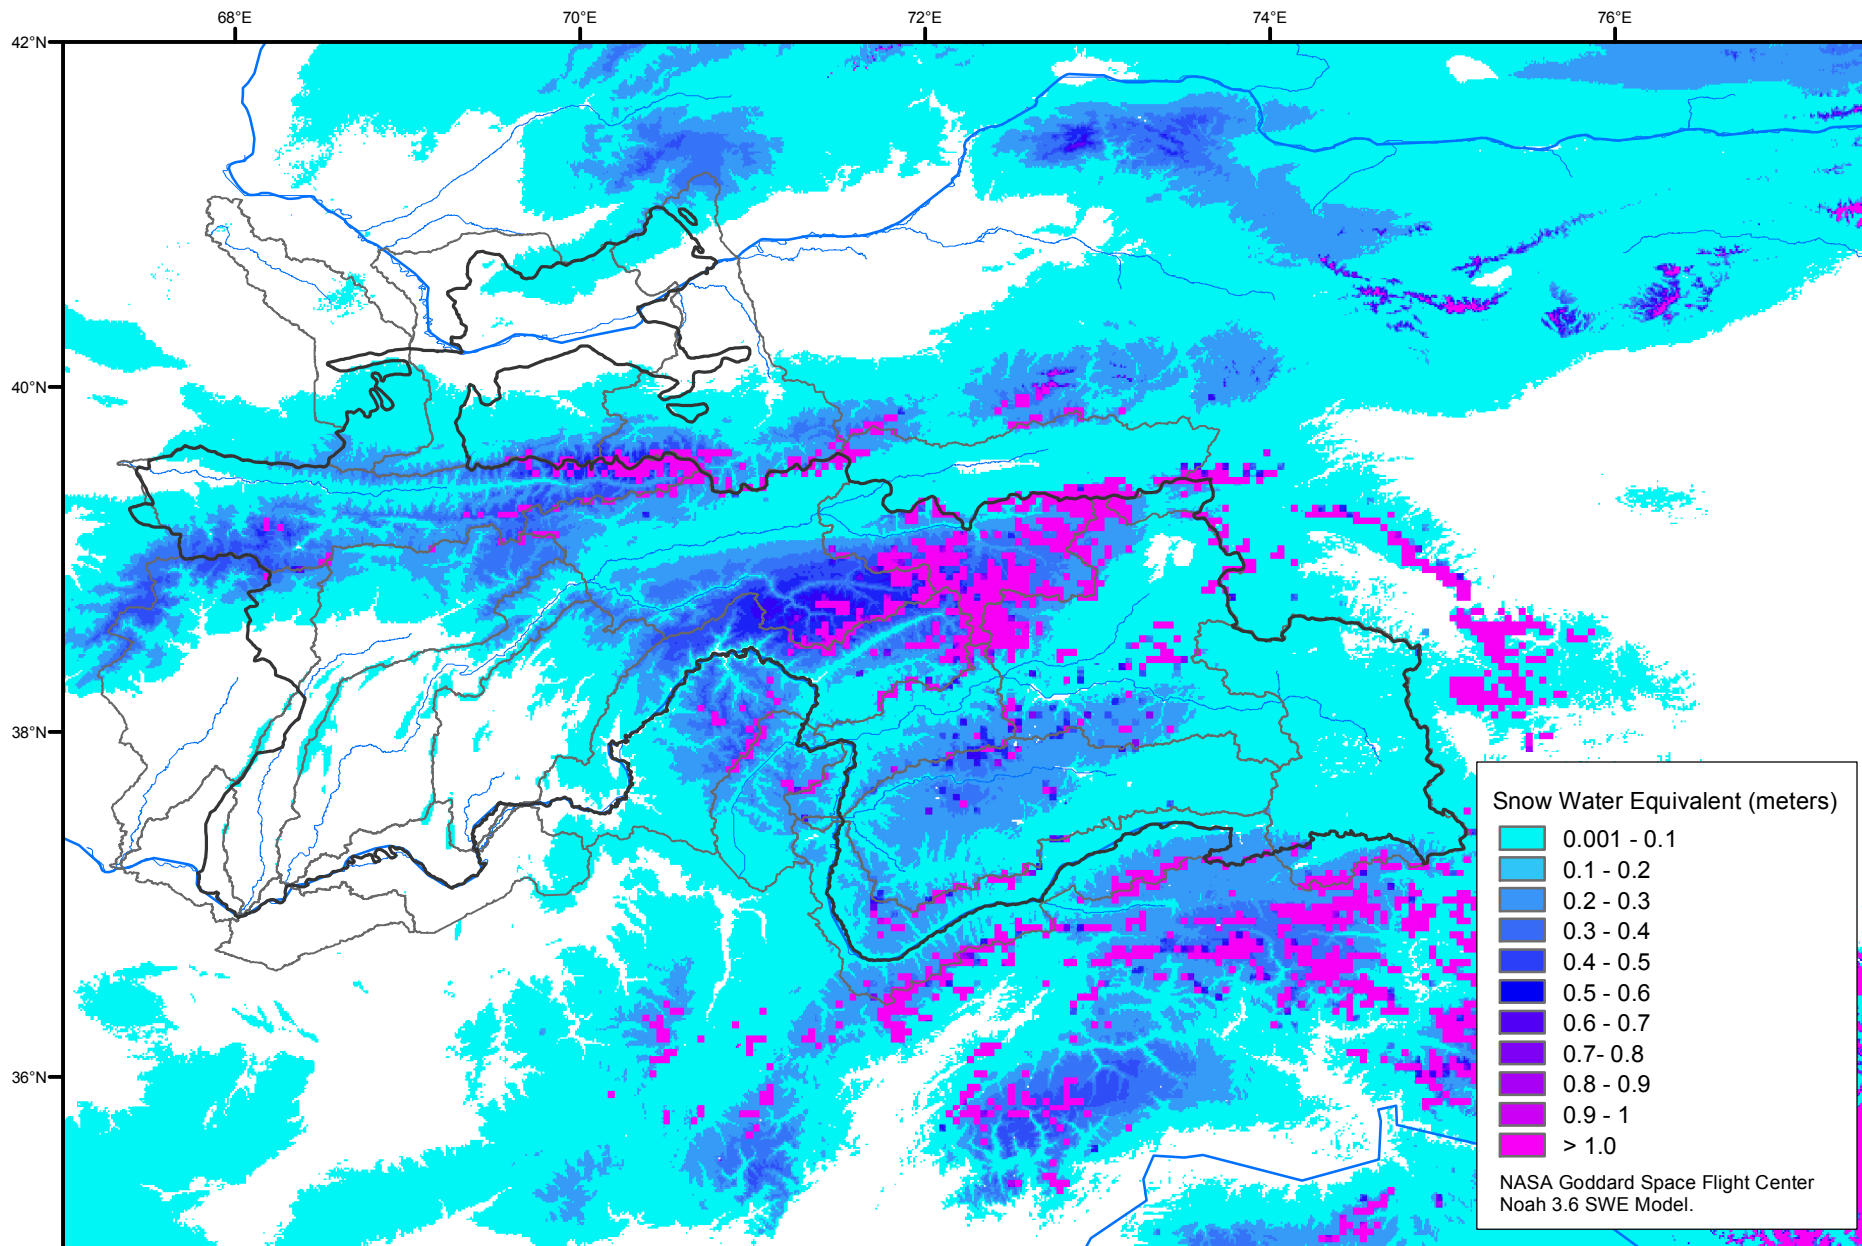

Snow Water Equivalent by Basin

December 22, 2014

Map created by USGS/EROS