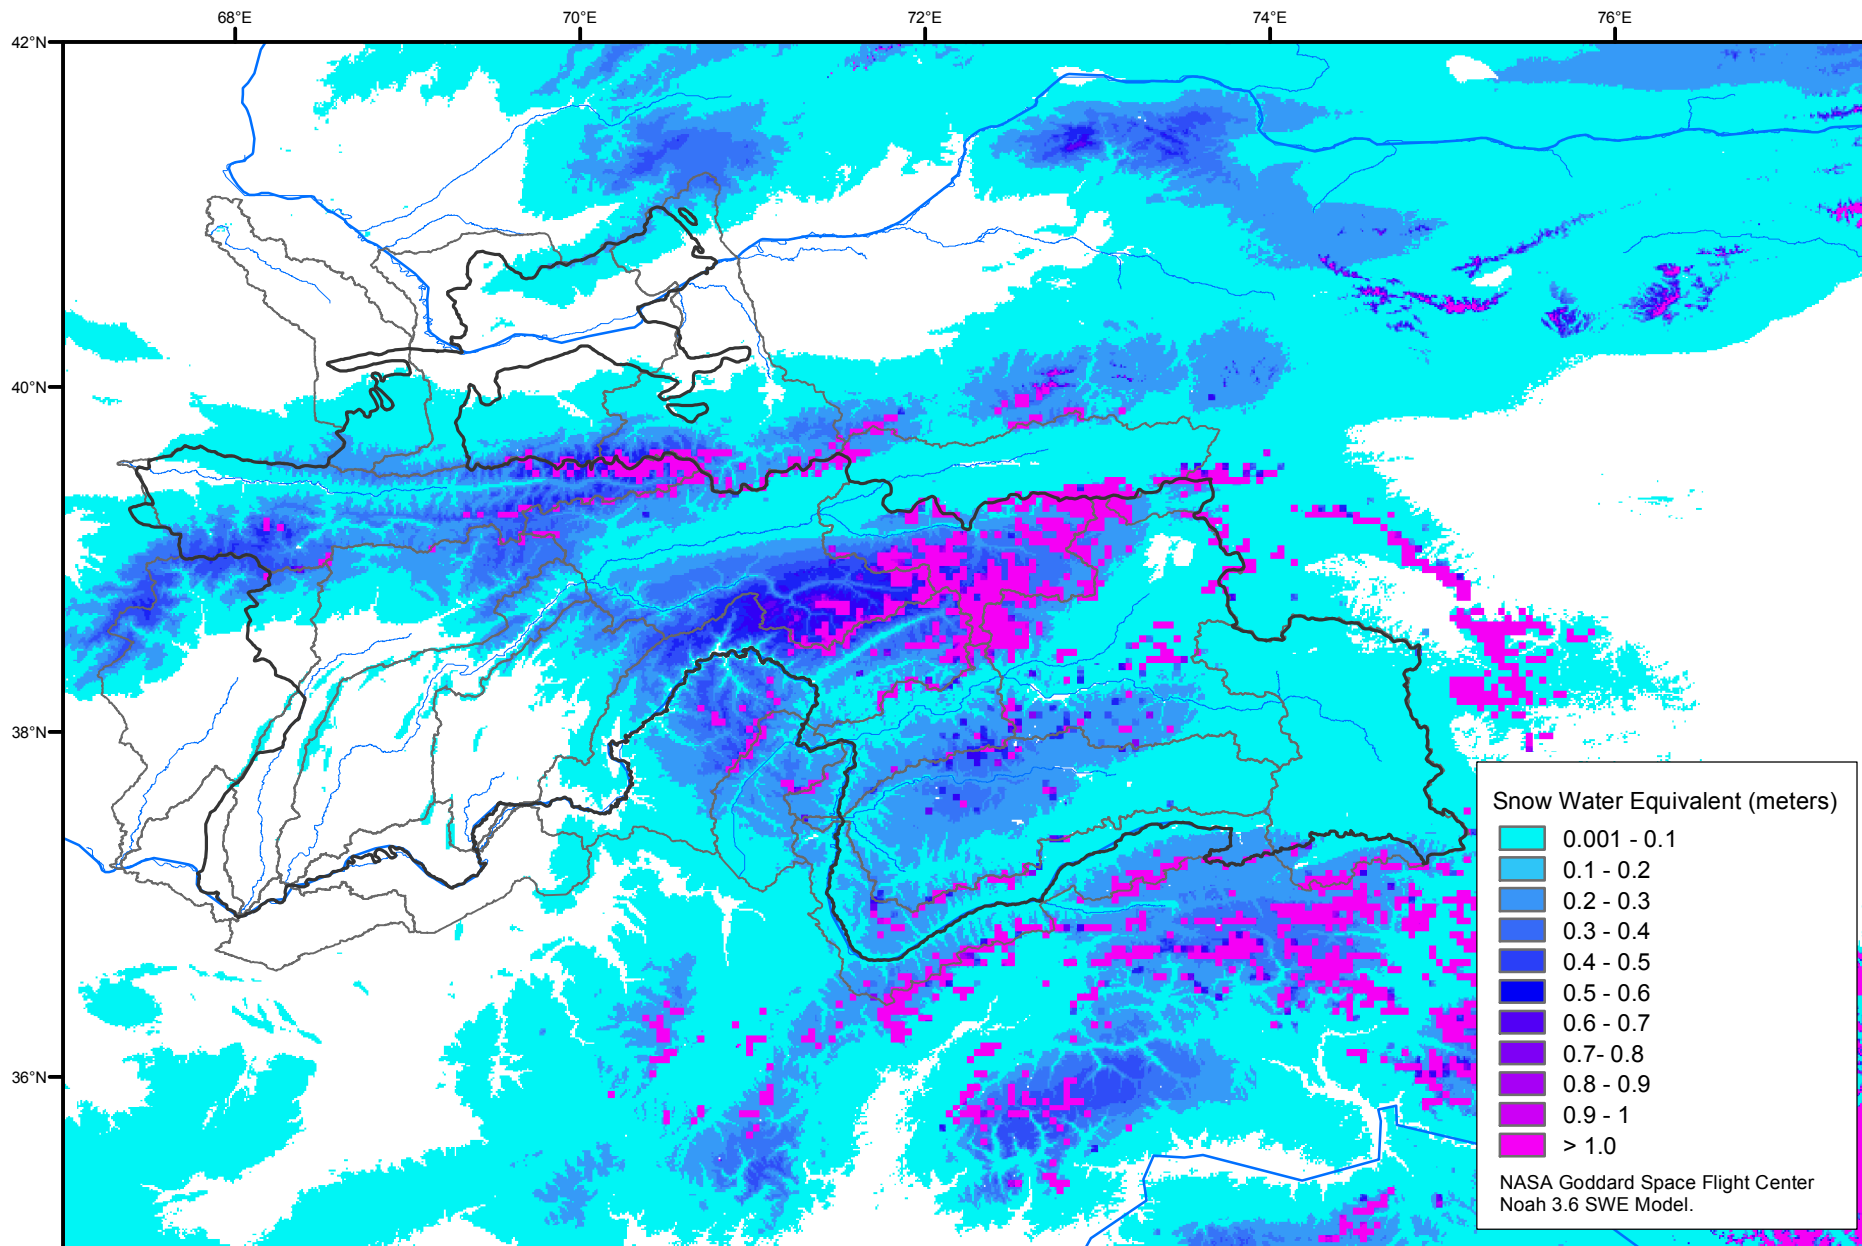

# Snow Water Equivalent by Basin

December 26, 2014

Map created by USGS/EROS