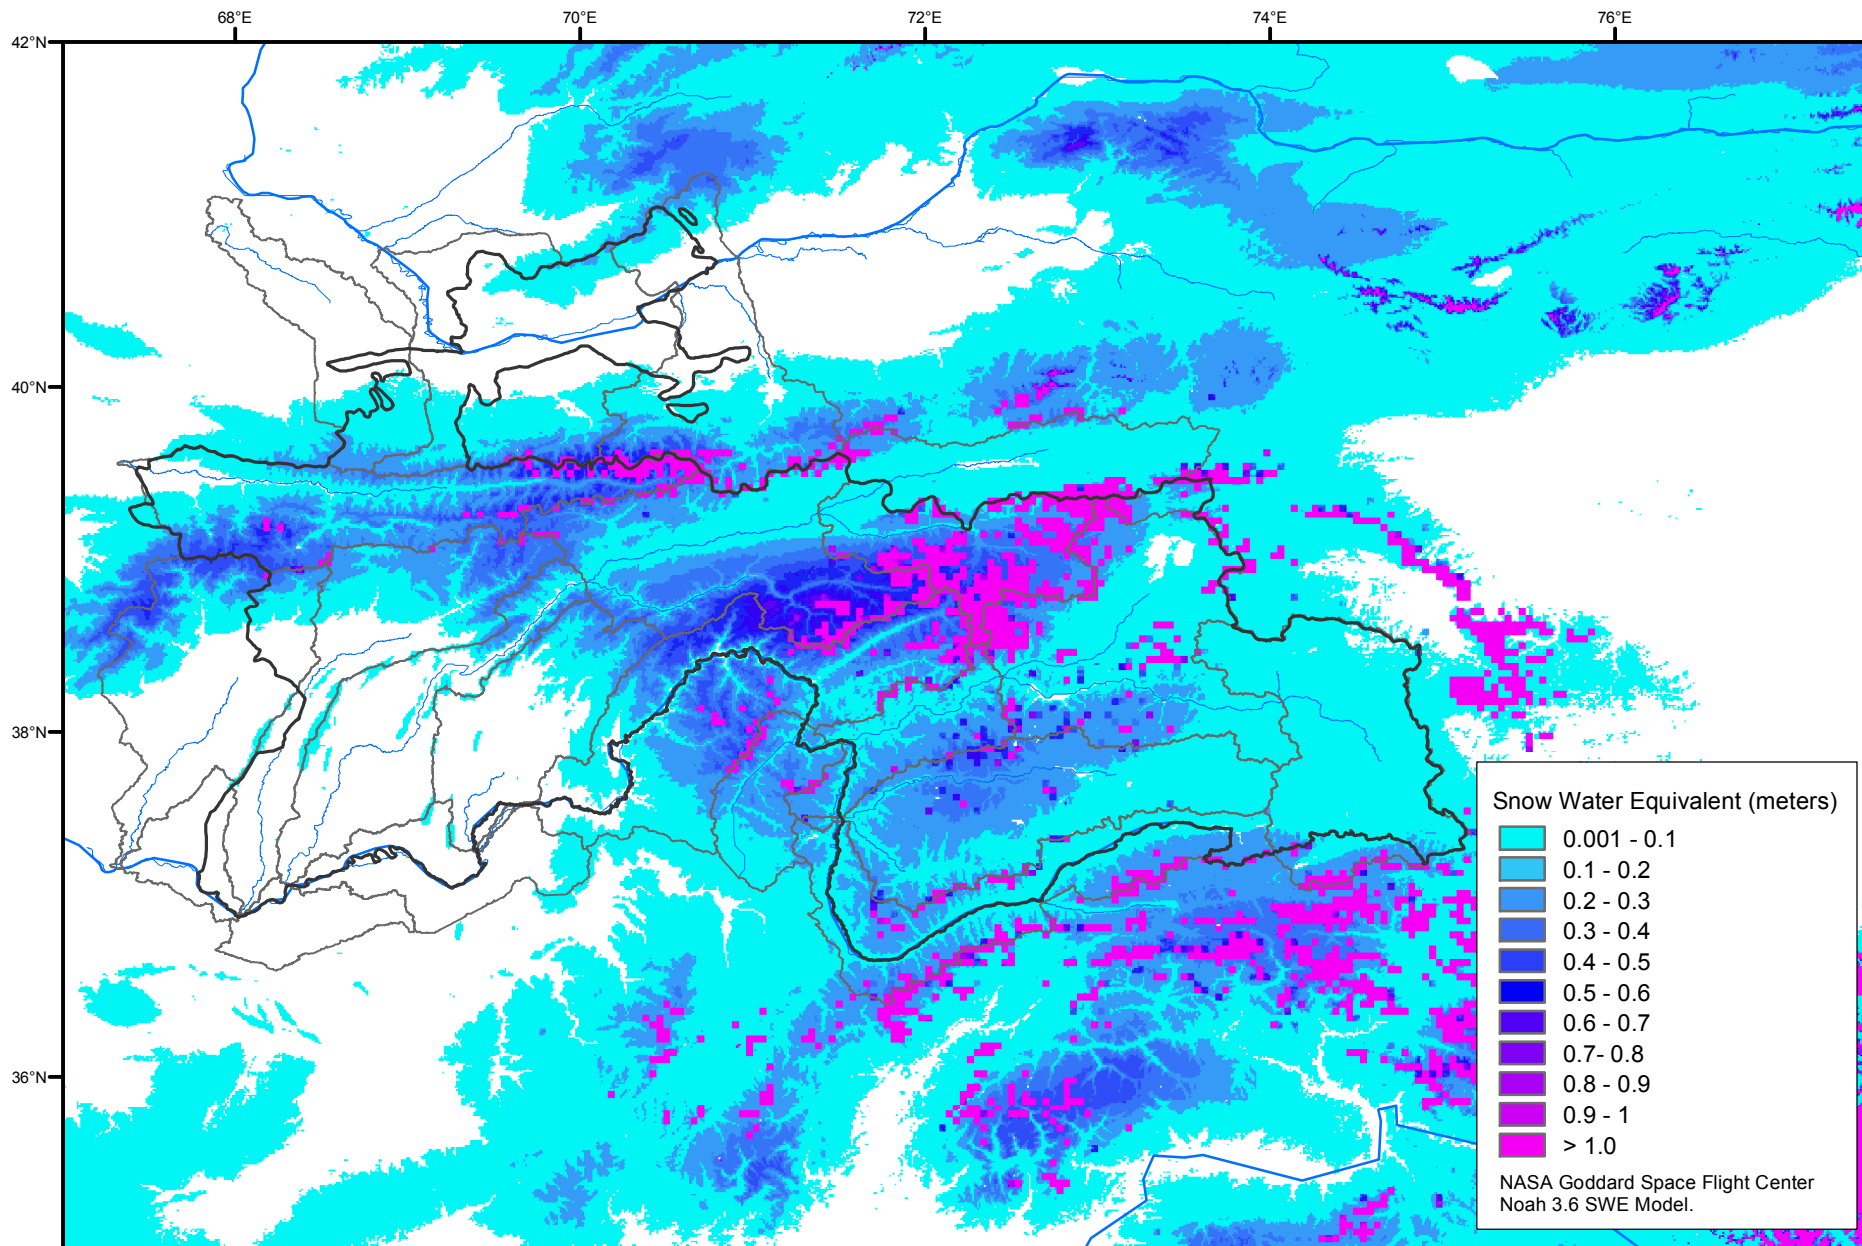

# Snow Water Equivalent by Basin

December 27, 2014

Map created by USGS/EROS