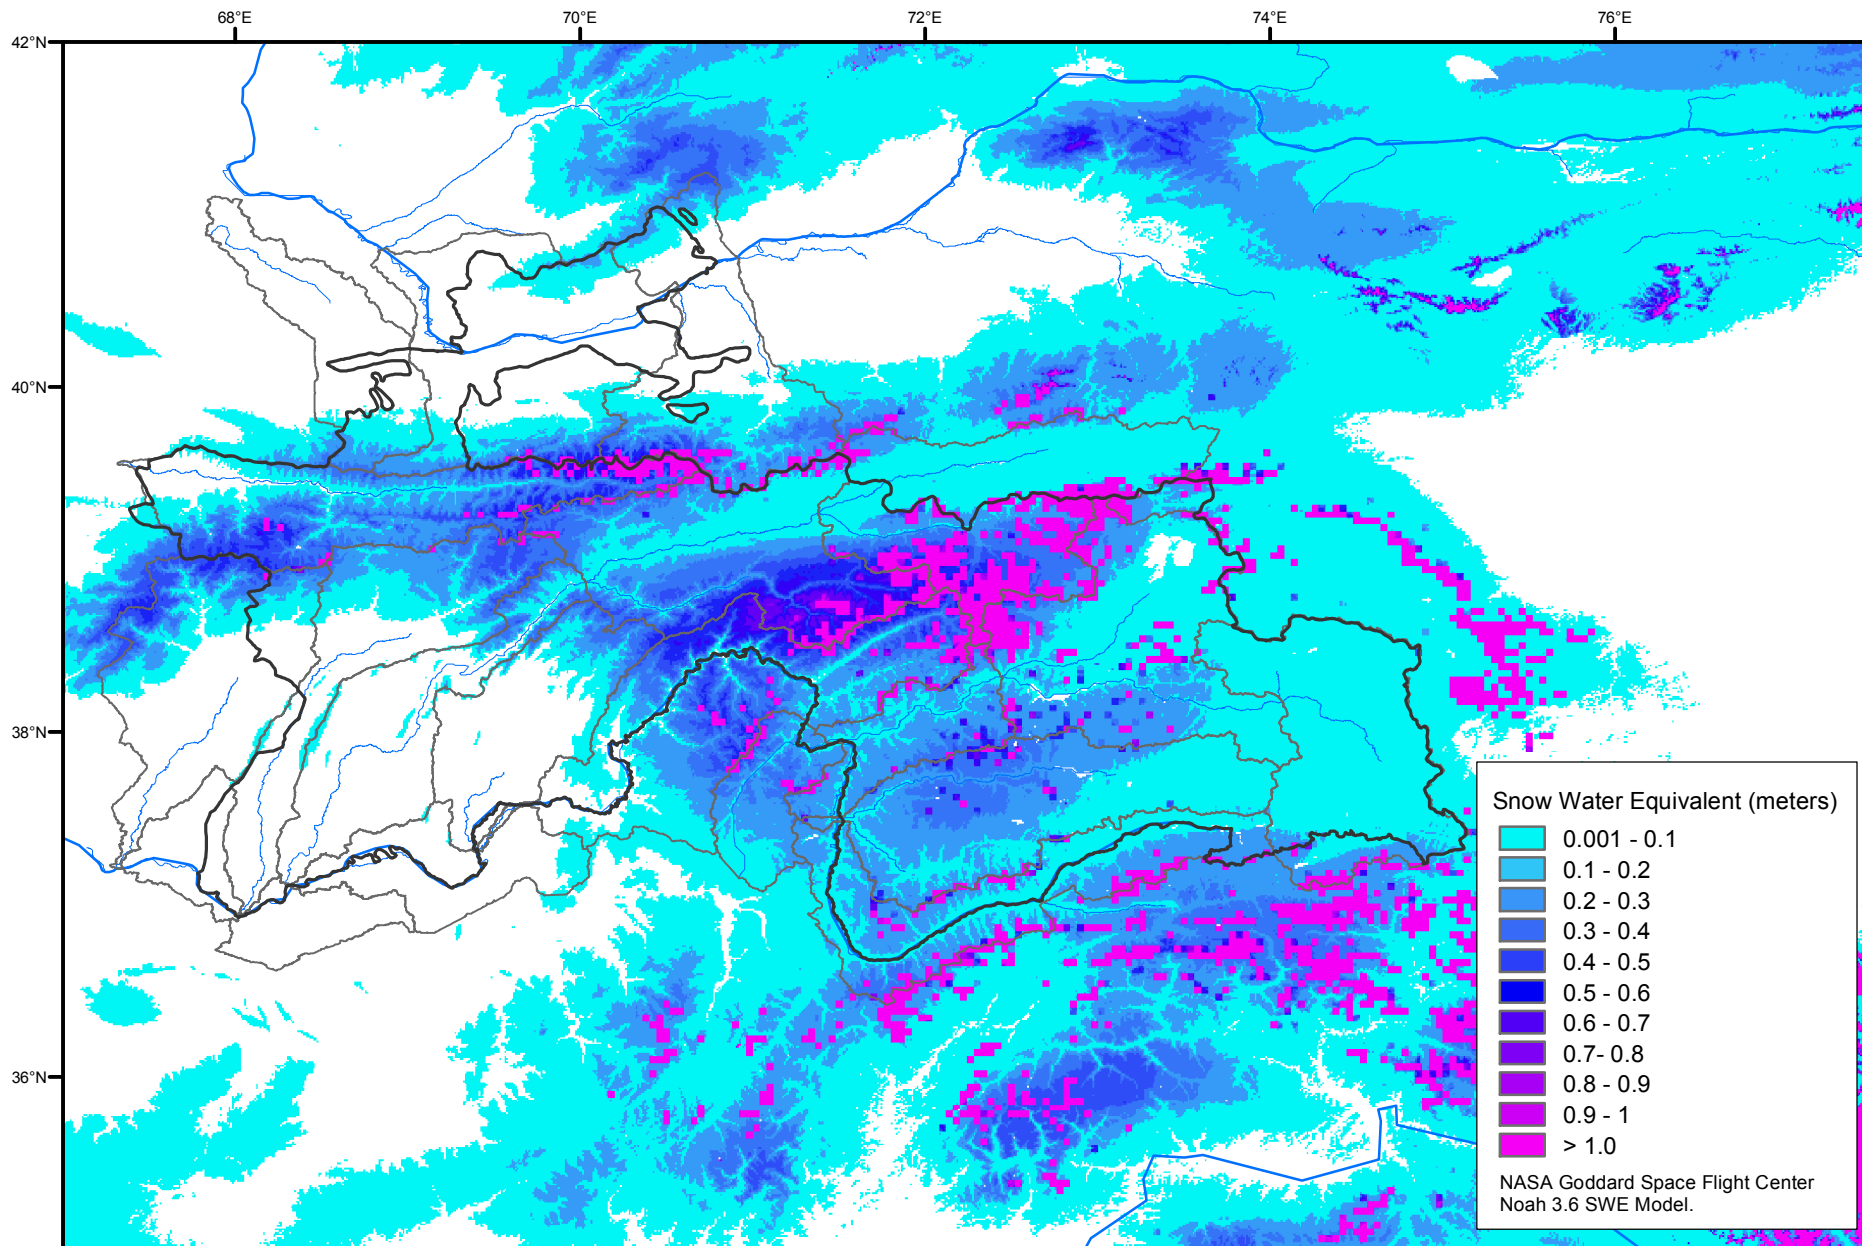

Snow Water Equivalent by Basin

January 08, 2015

Map created by USGS/EROS