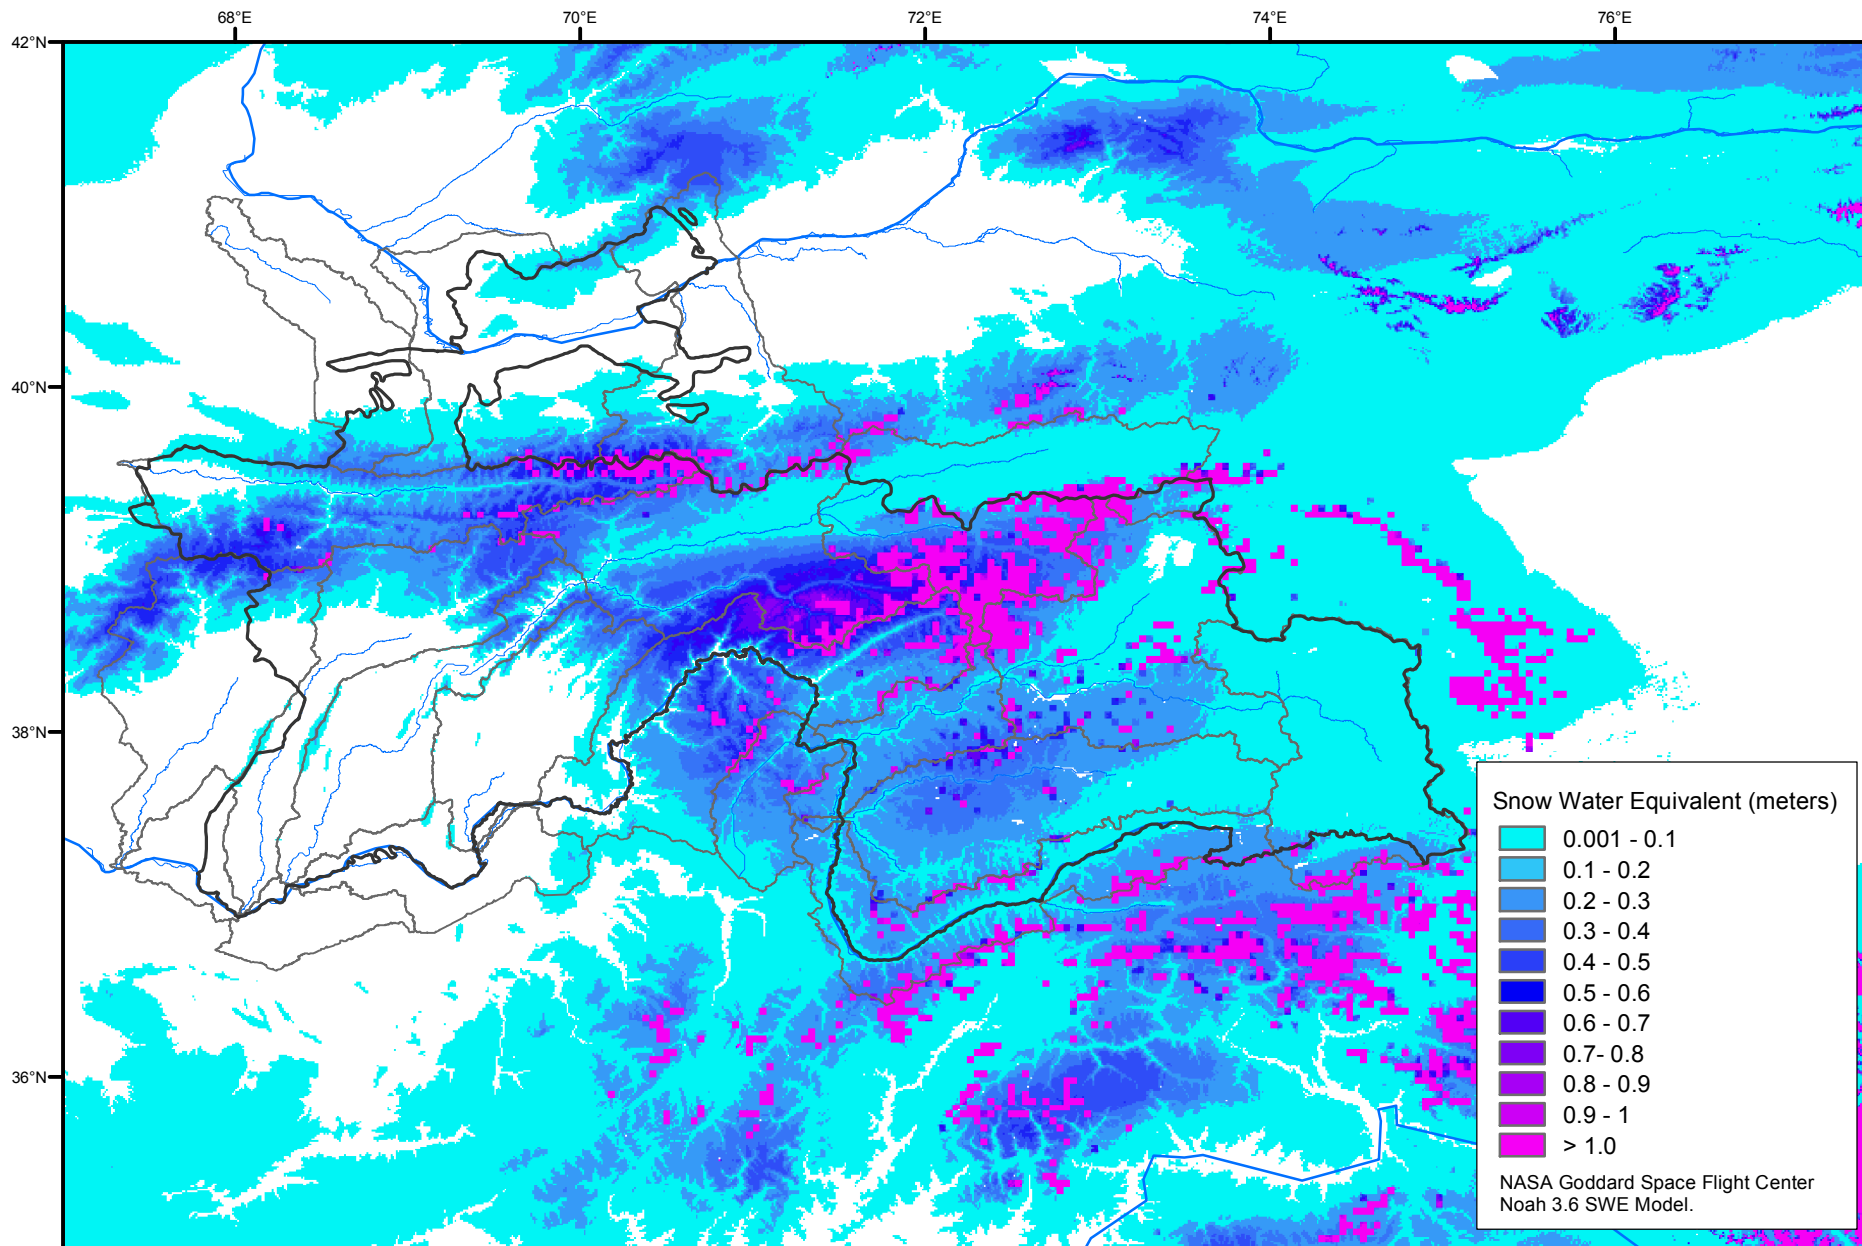

Snow Water Equivalent by Basin

January 14, 2015

Map created by USGS/EROS