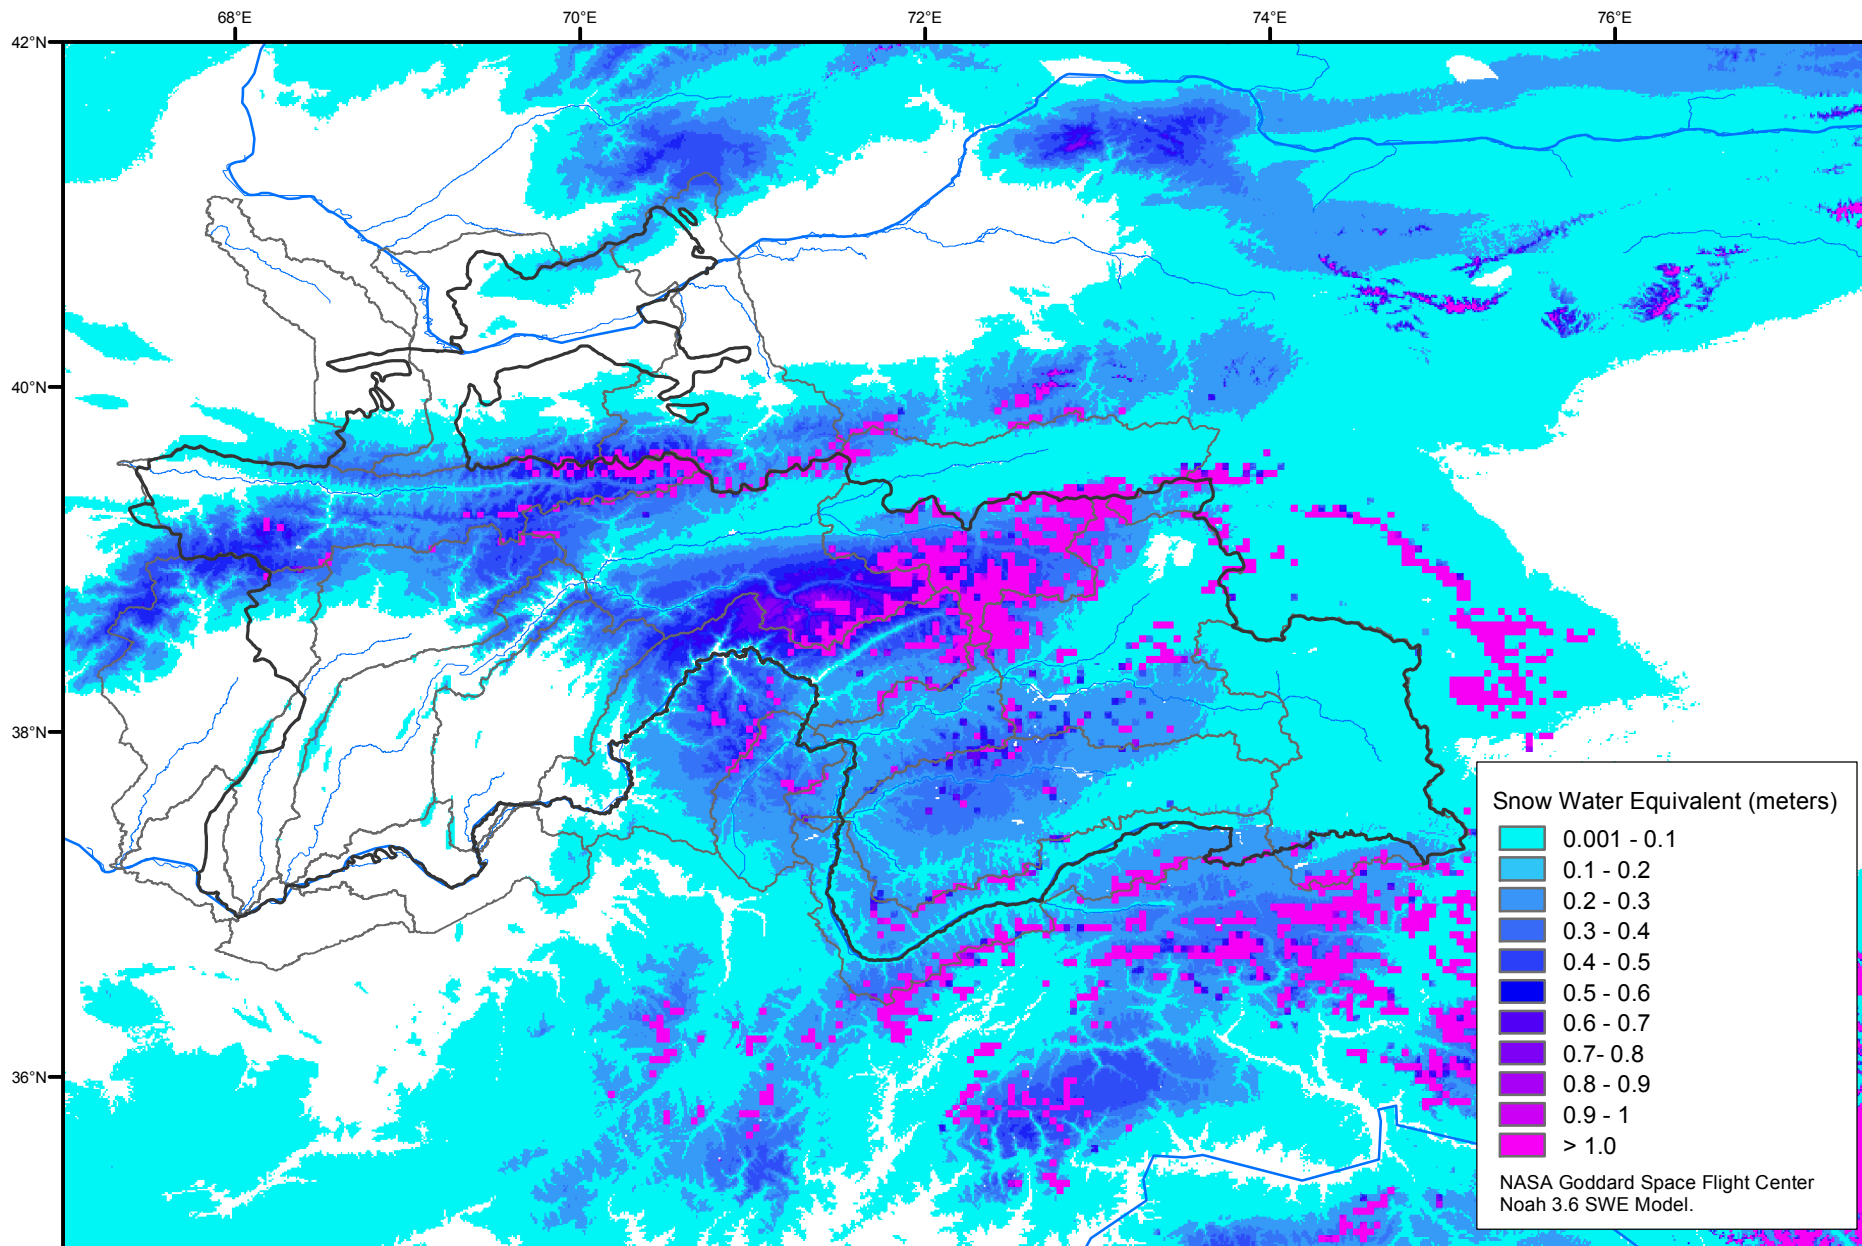

Snow Water Equivalent by Basin

January 16, 2015

Map created by USGS/EROS