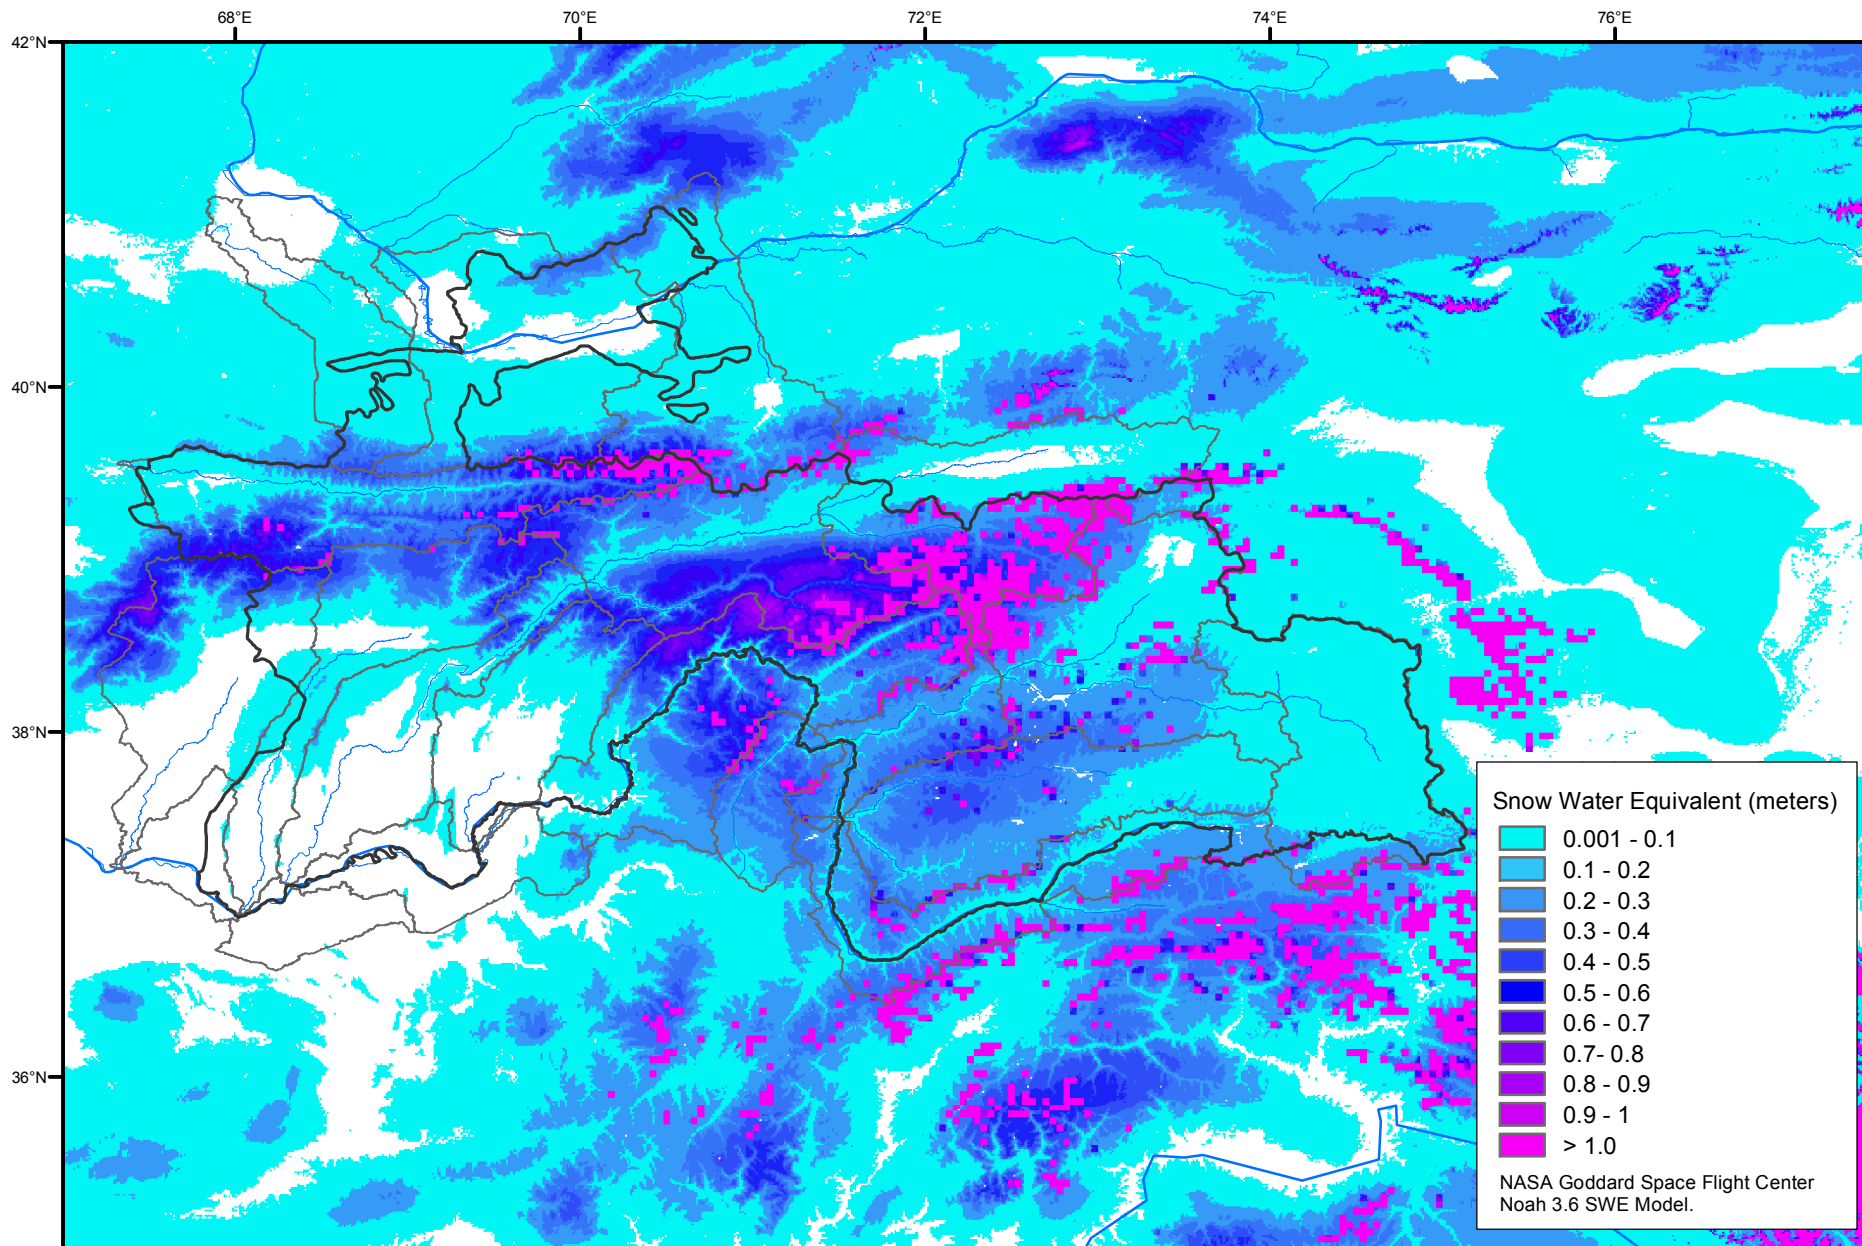

# Snow Water Equivalent by Basin

February 01, 2015

Map created by USGS/EROS