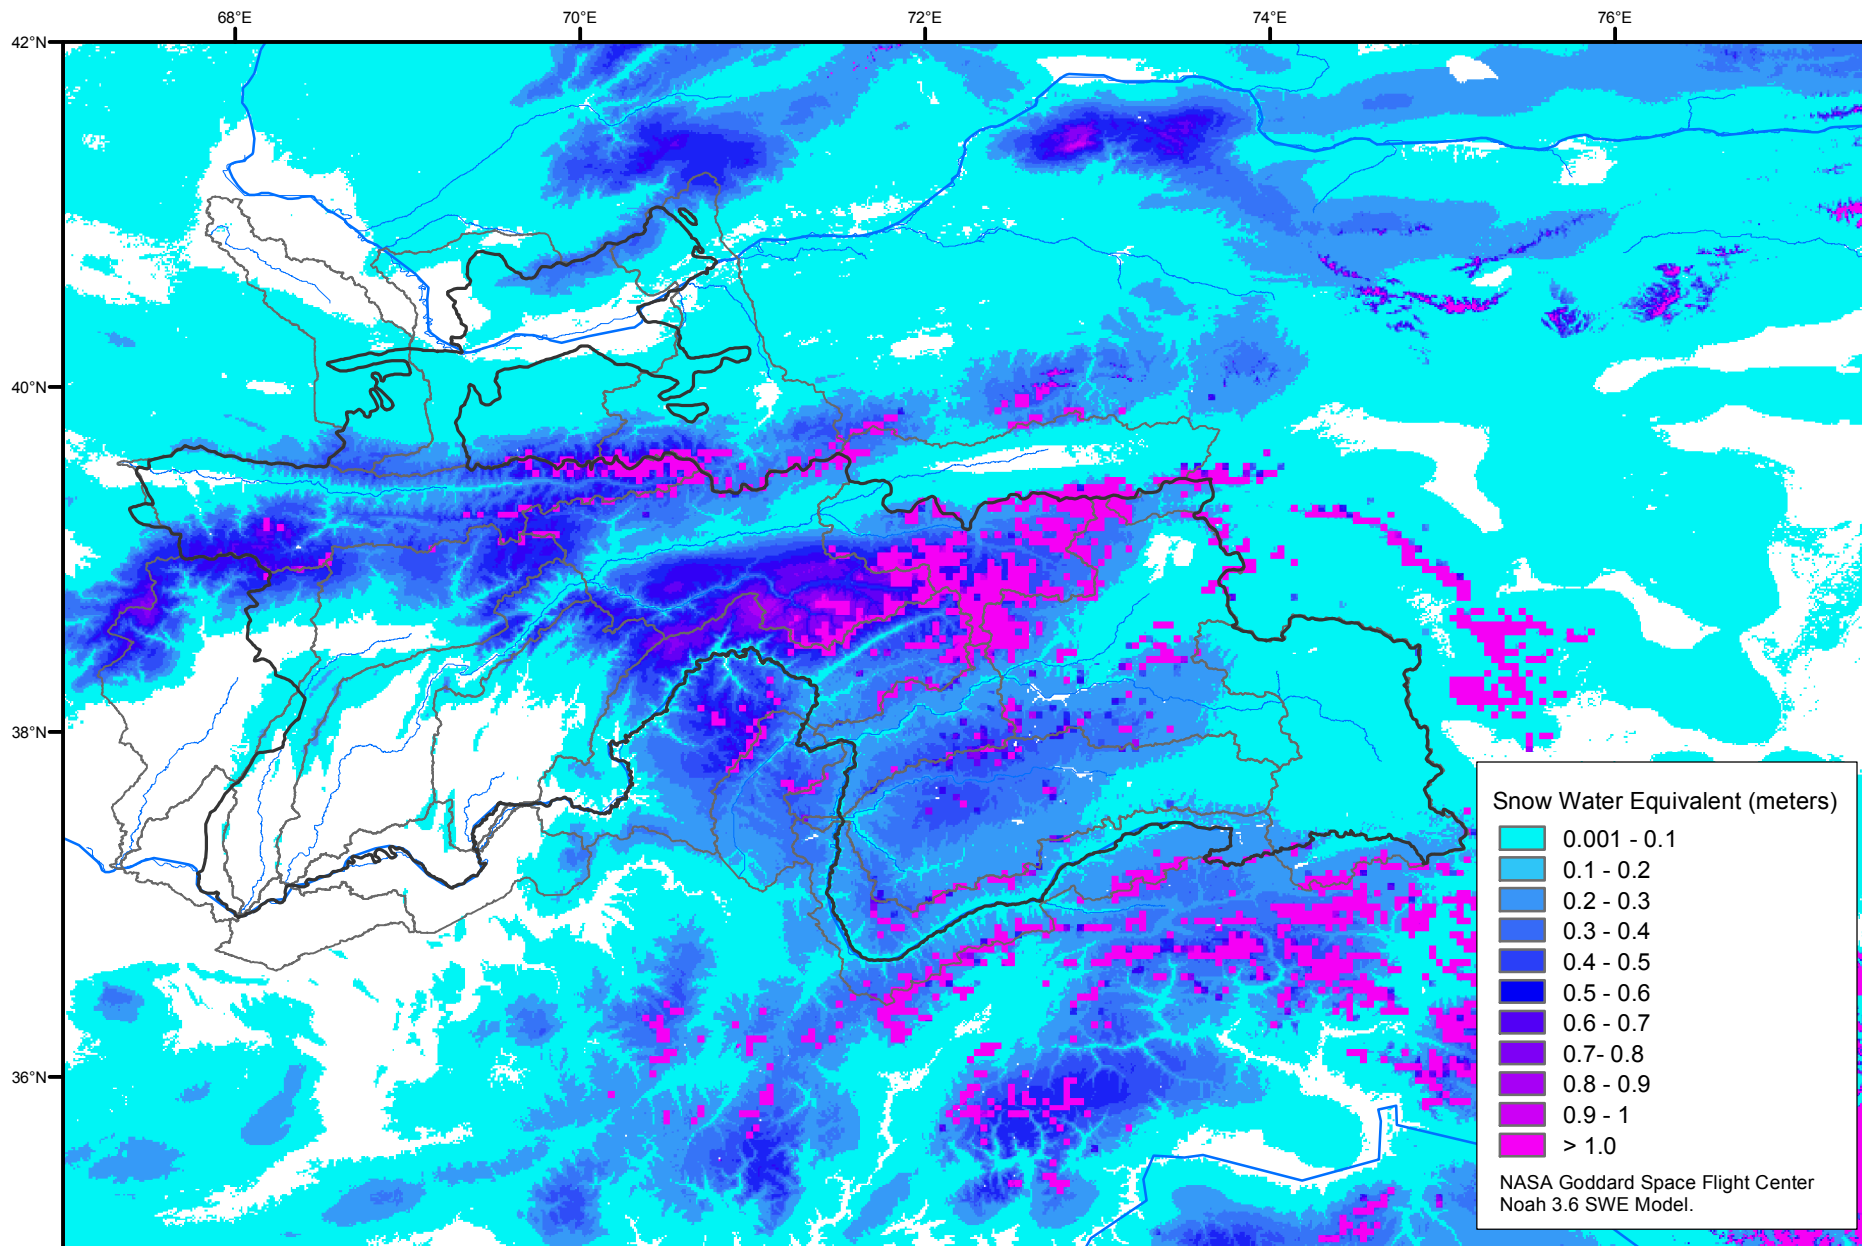

Snow Water Equivalent by Basin

February 03, 2015

Map created by USGS/EROS