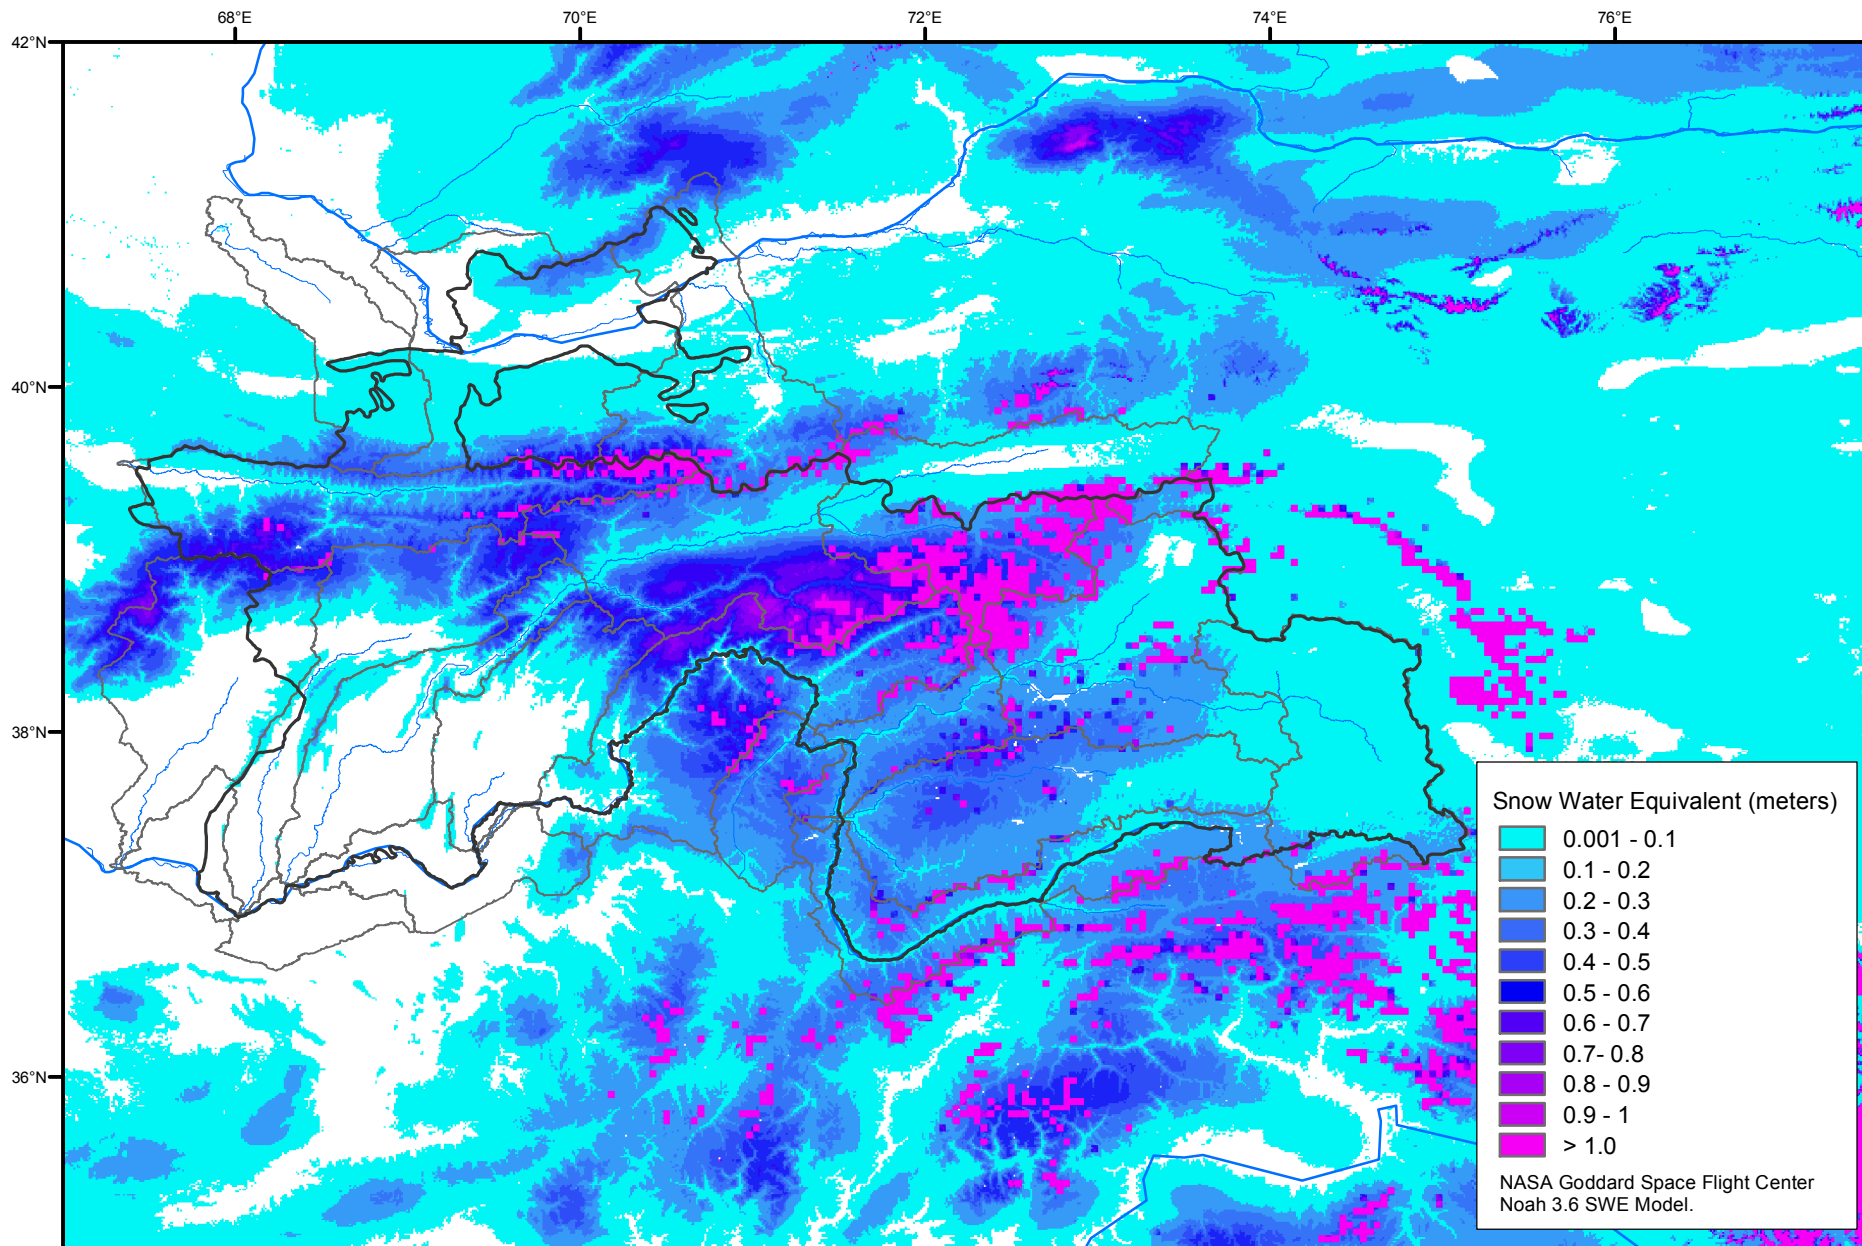

Snow Water Equivalent by Basin

February 05, 2015

Map created by USGS/EROS