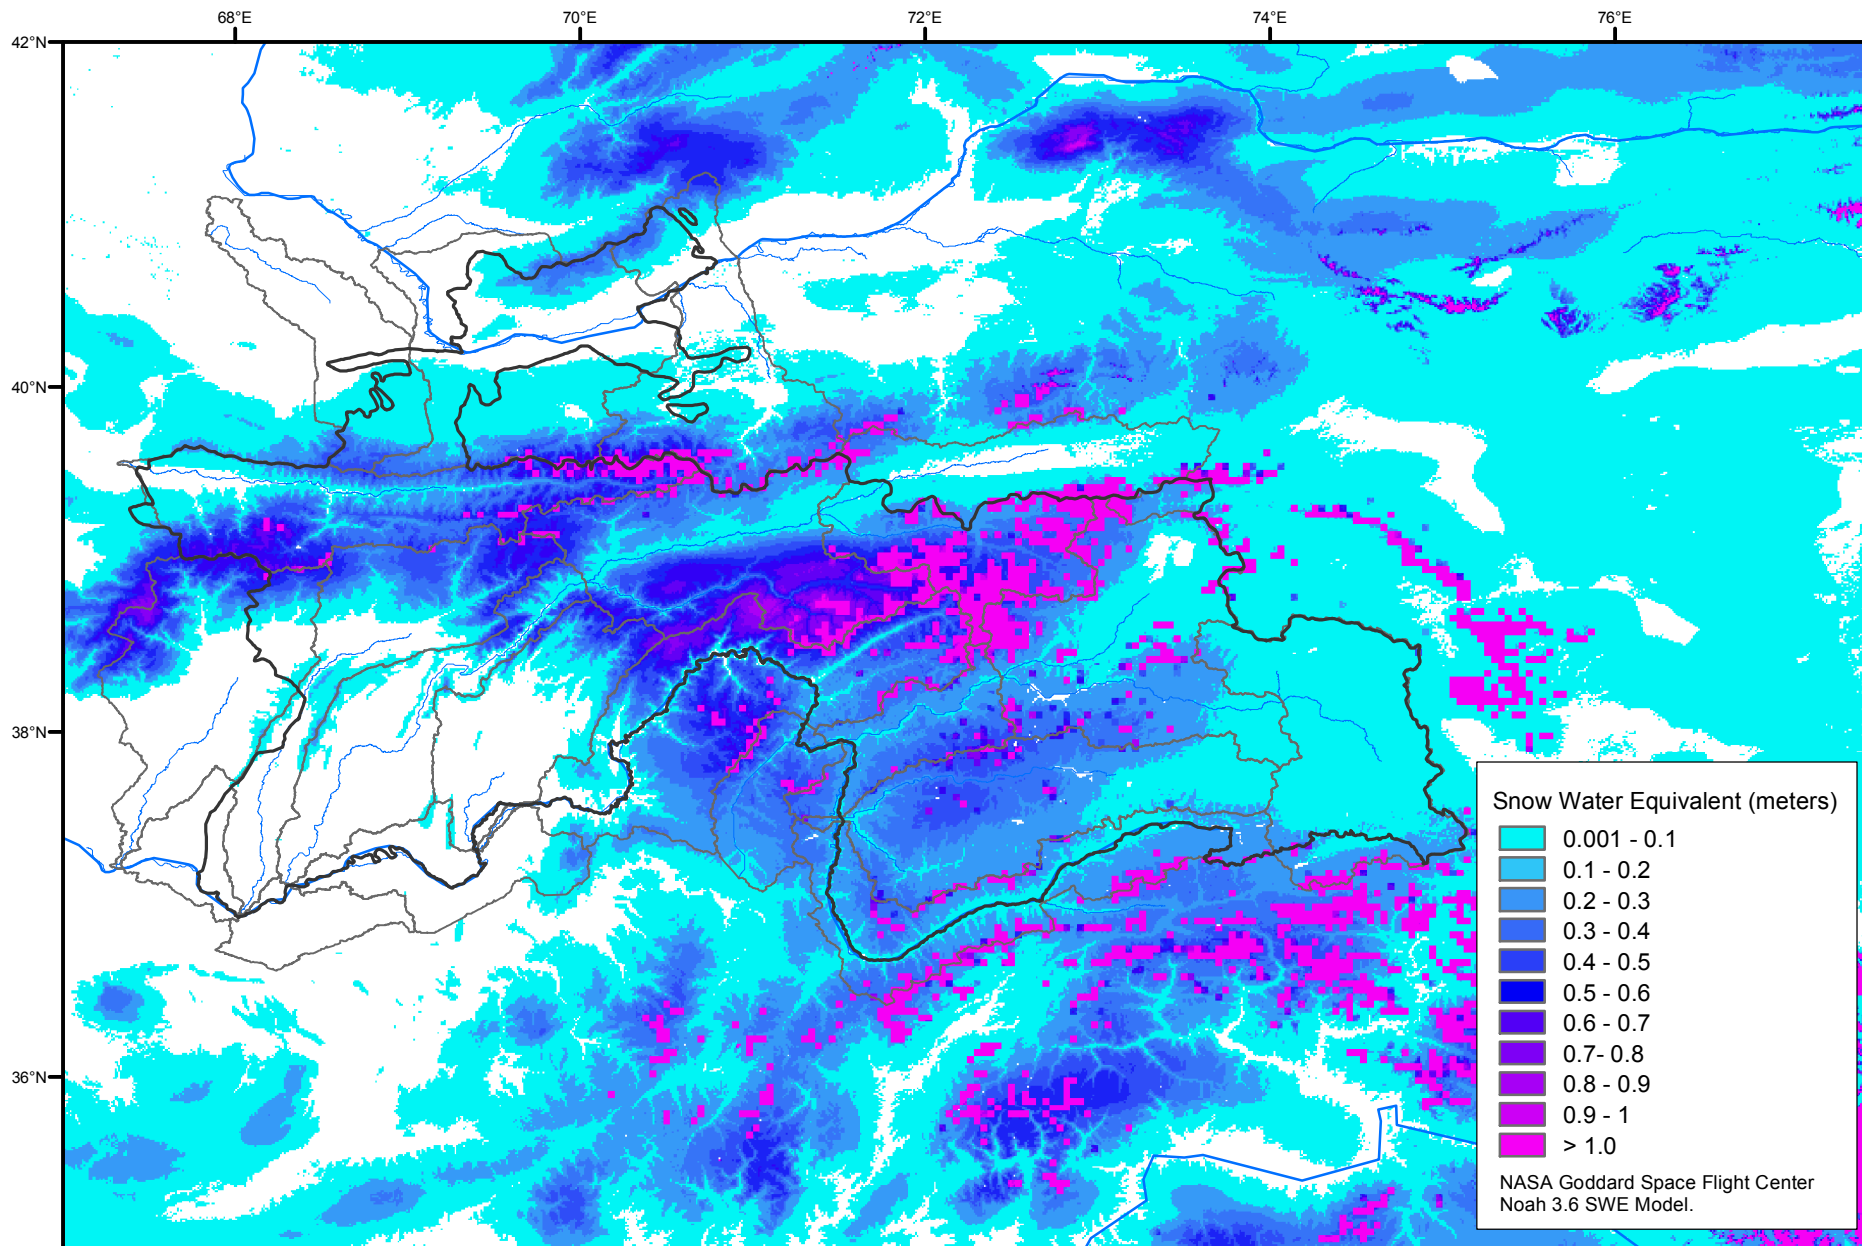

Snow Water Equivalent by Basin

February 07, 2015

Map created by USGS/EROS