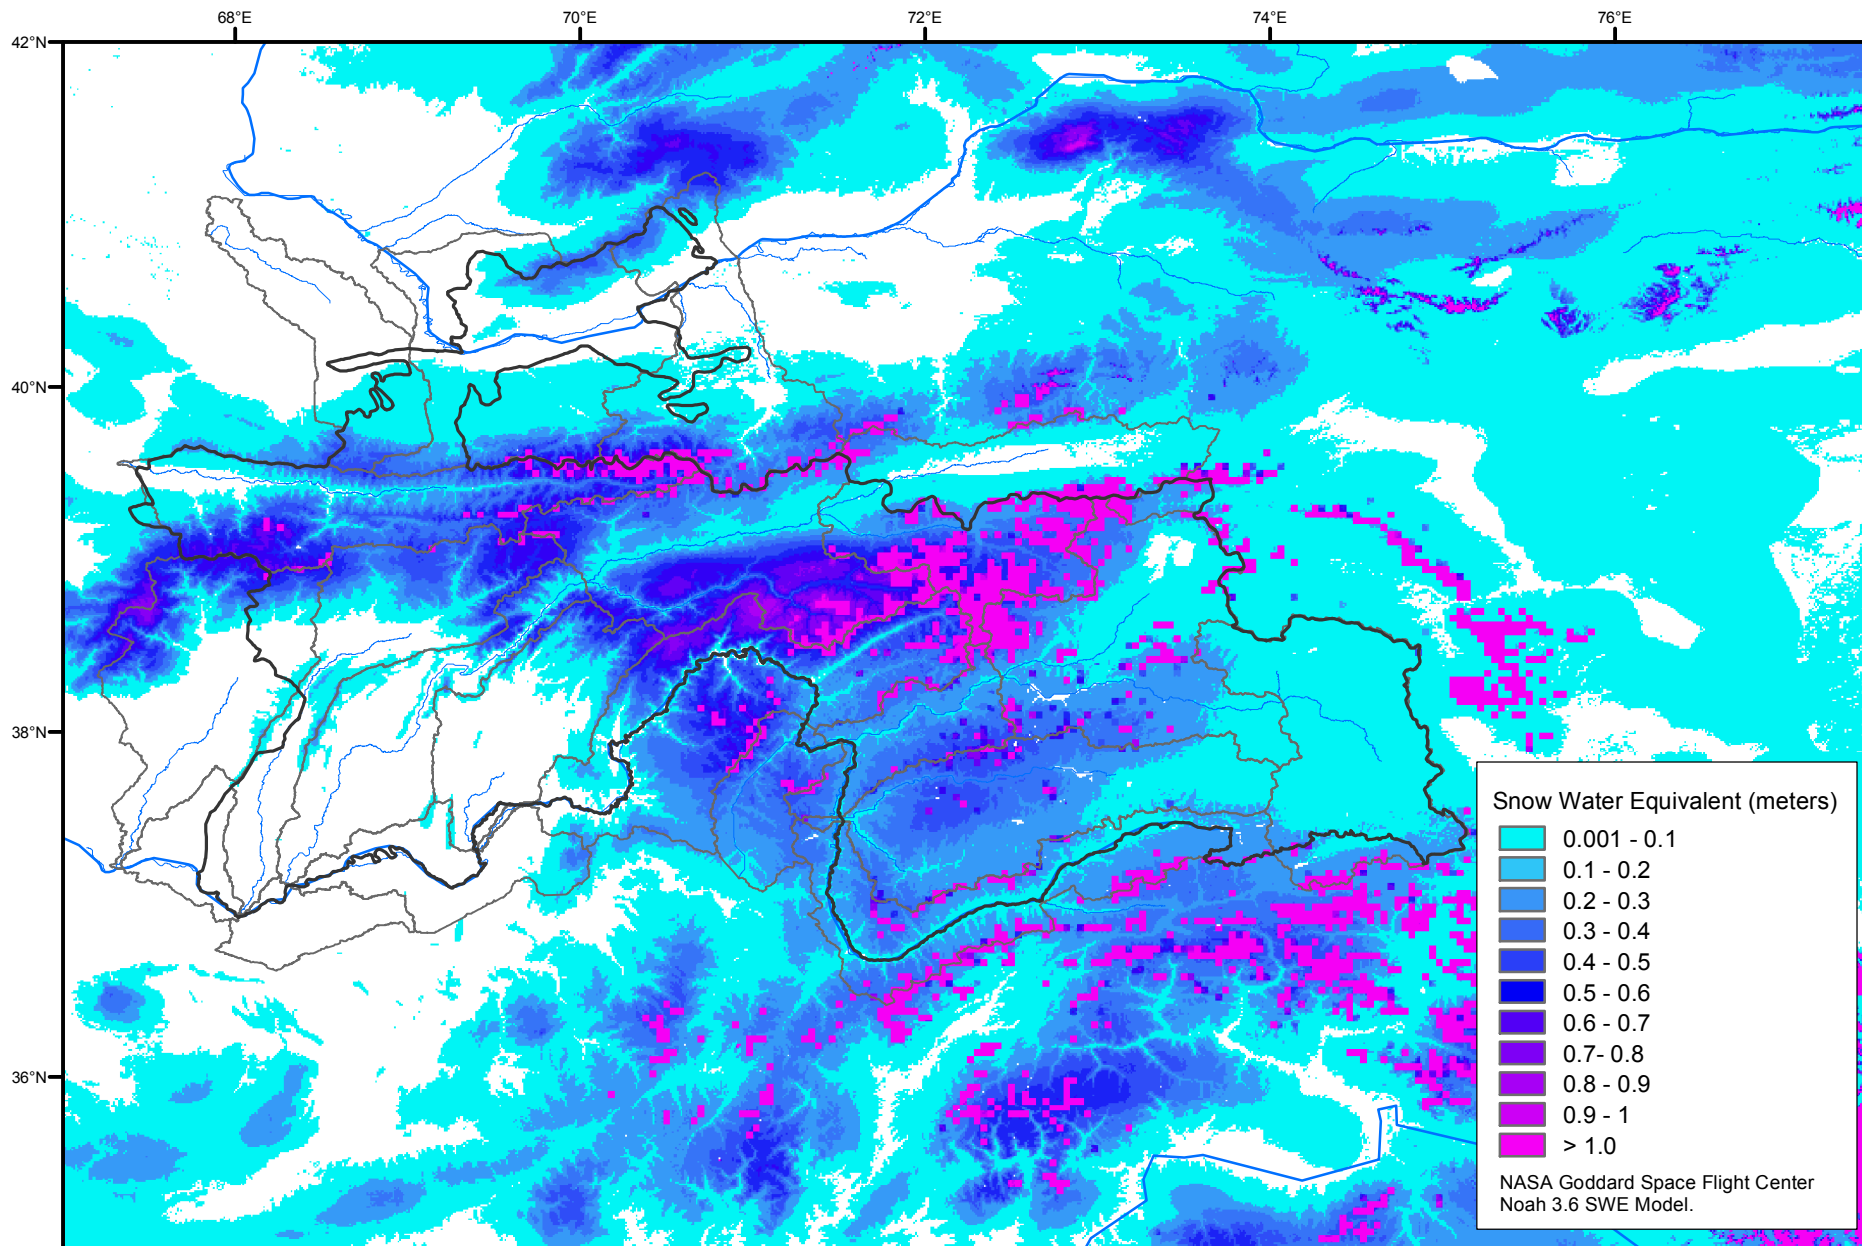

Snow Water Equivalent by Basin

February 08, 2015

Map created by USGS/EROS