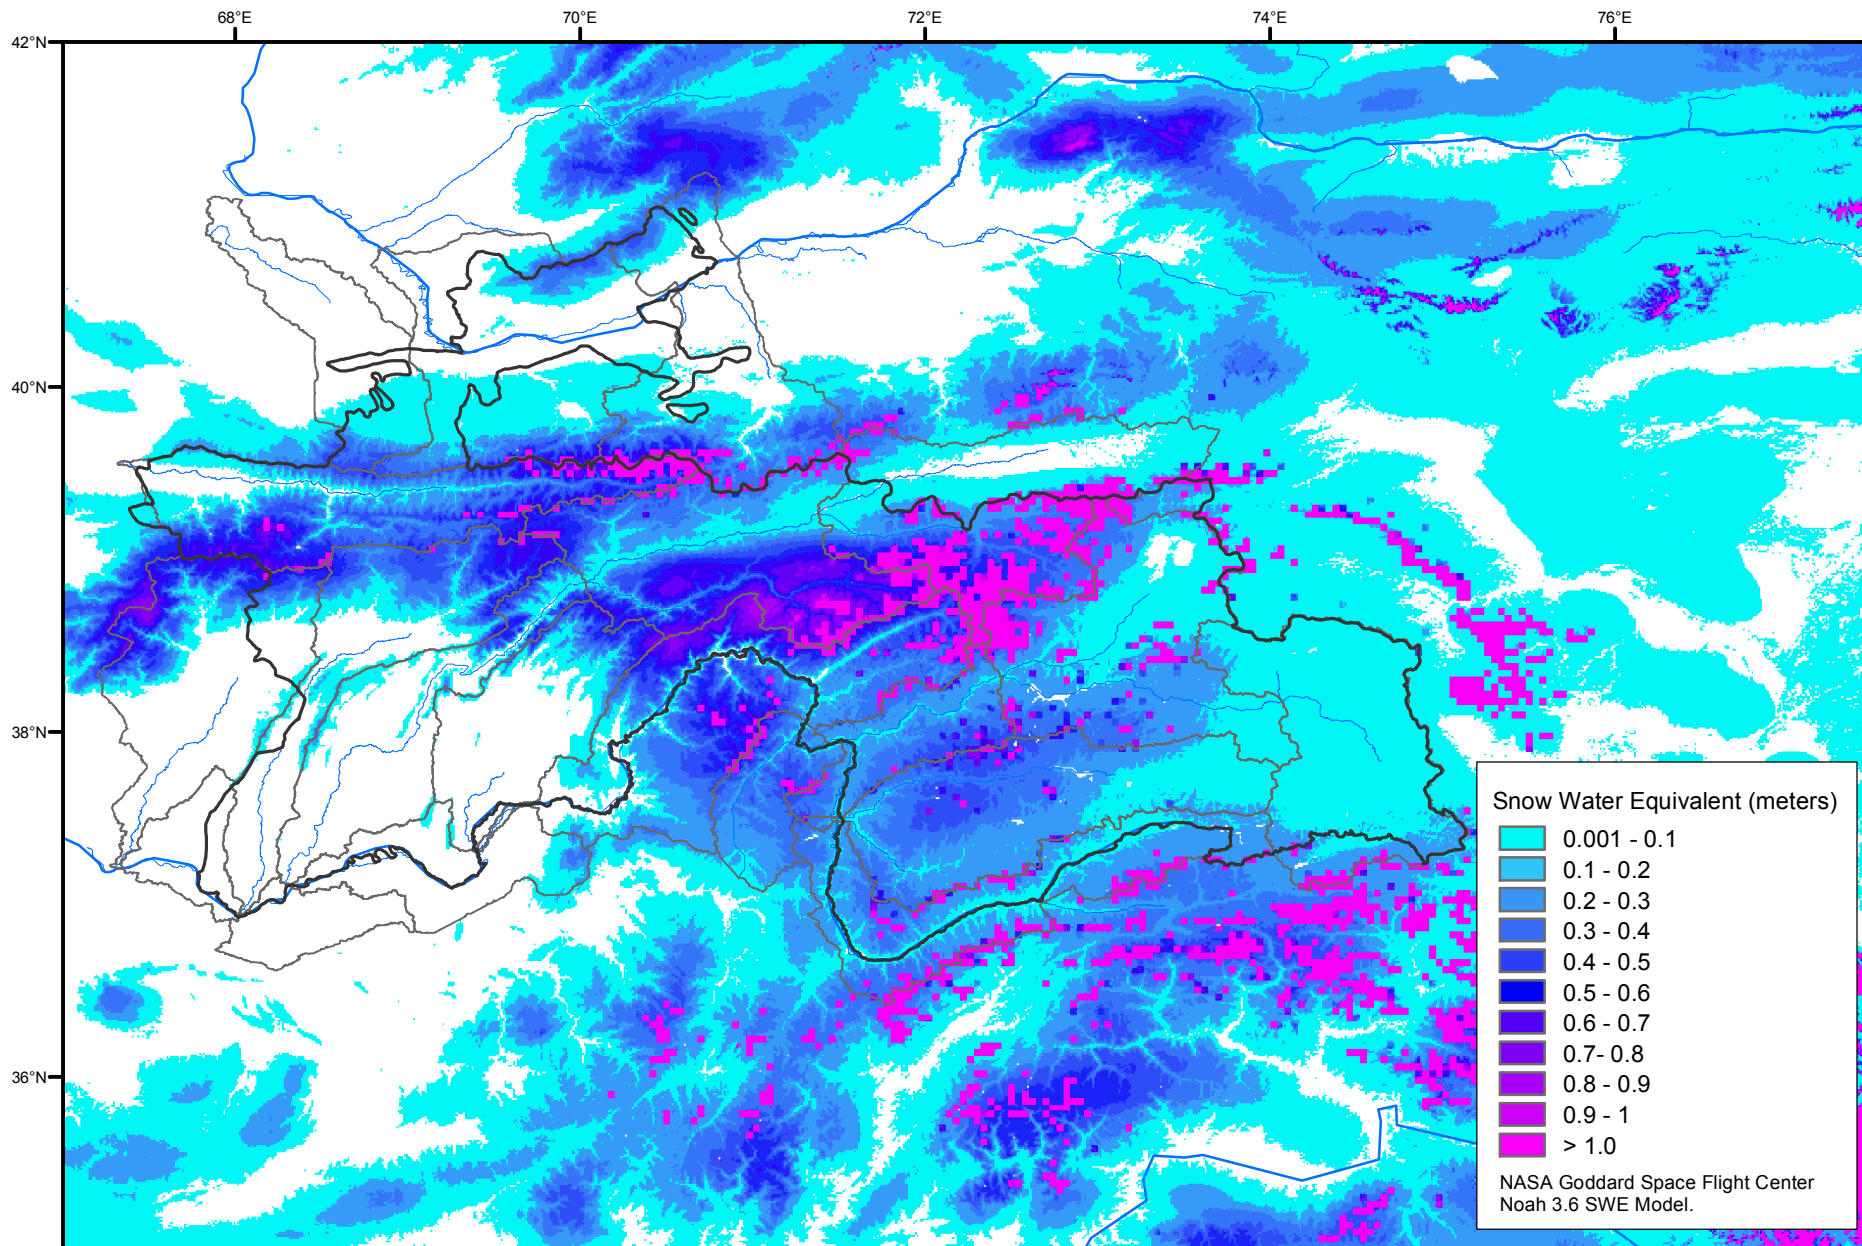

Snow Water Equivalent by Basin

February 10, 2015

Map created by USGS/EROS